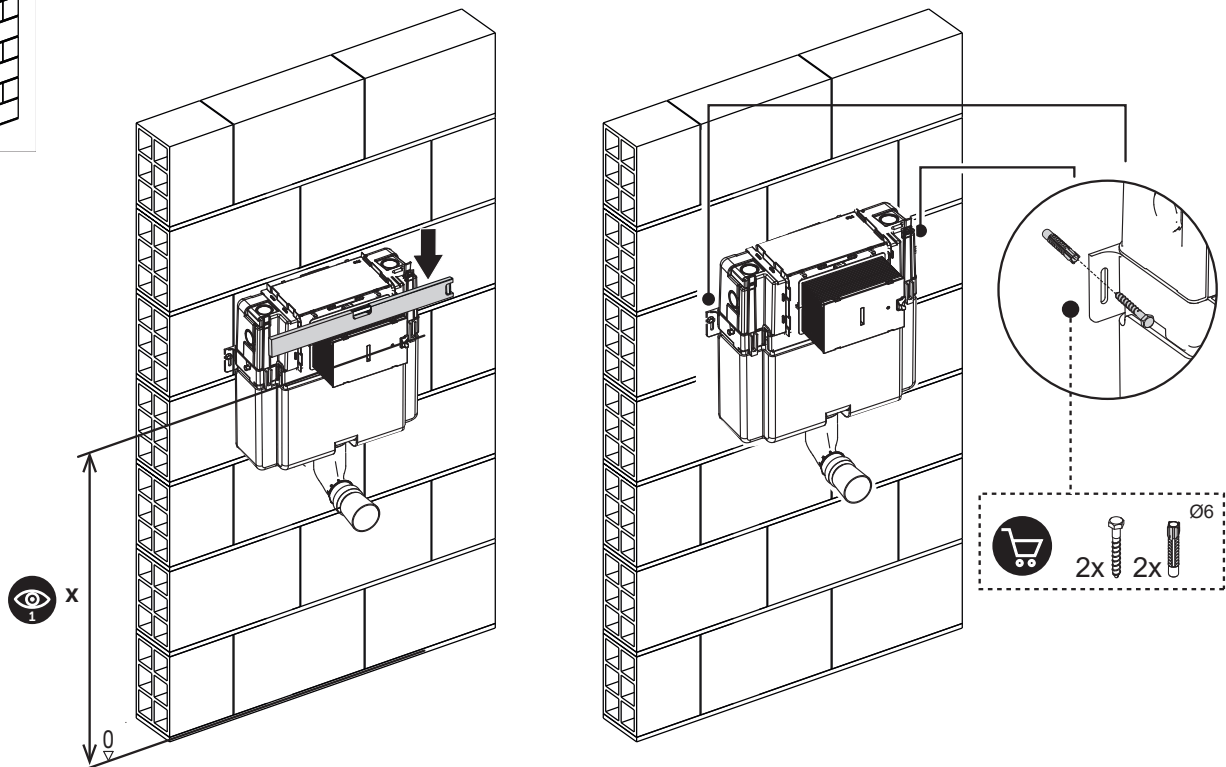

$X = 388\text{mm} + H$ which is dependent on WC bowl (Min 320 Max 360mm)

(dimensions in millimeters)

1

2 A

2 B

2 C

3 FRONT

3 TOP

3 TOP

i S0858;S0859

i S0766; S0767; R0115; R0121; R0123

TOP ACTUATION KIT
R017667

4

X = 388mm + H which is dependent
on WC bowl (Min 320 Max 360mm)

5

X = 388mm + H which is dependent on WC bowl (Min 320 Max 360mm)