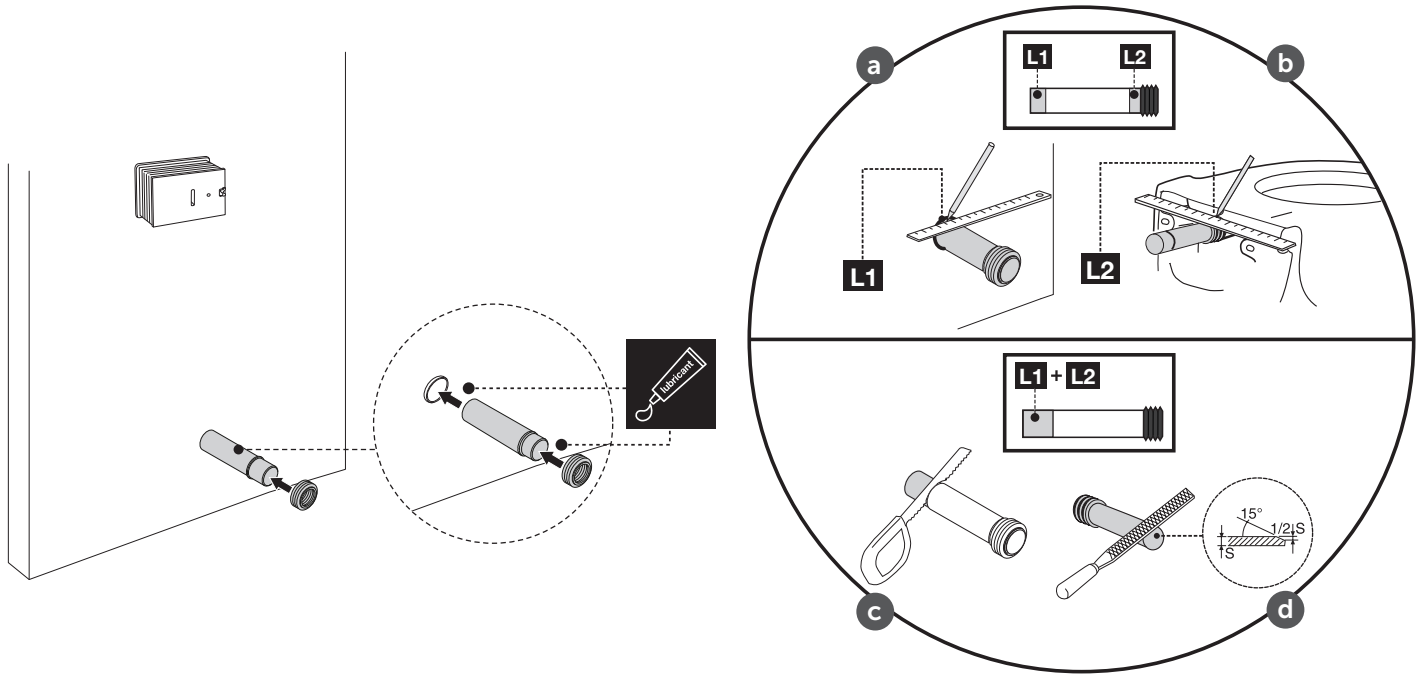

$X = 388\text{mm} + H$ which is dependent on WC bowl (Min 320 Max 360mm)

(dimensions in millimeters)

1

2 A

2 B

2 C

3 FRONT

3 TOP

3 TOP

i S0858;S0859

i S0766; S0767; R0115; R0121; R0123

TOP ACTUATION KIT
R017667

4

X = 388mm + H which is dependent
on WC bowl (Min 320 Max 360mm)

5

X = 388mm + H which is dependent on WC bowl (Min 320 Max 360mm)