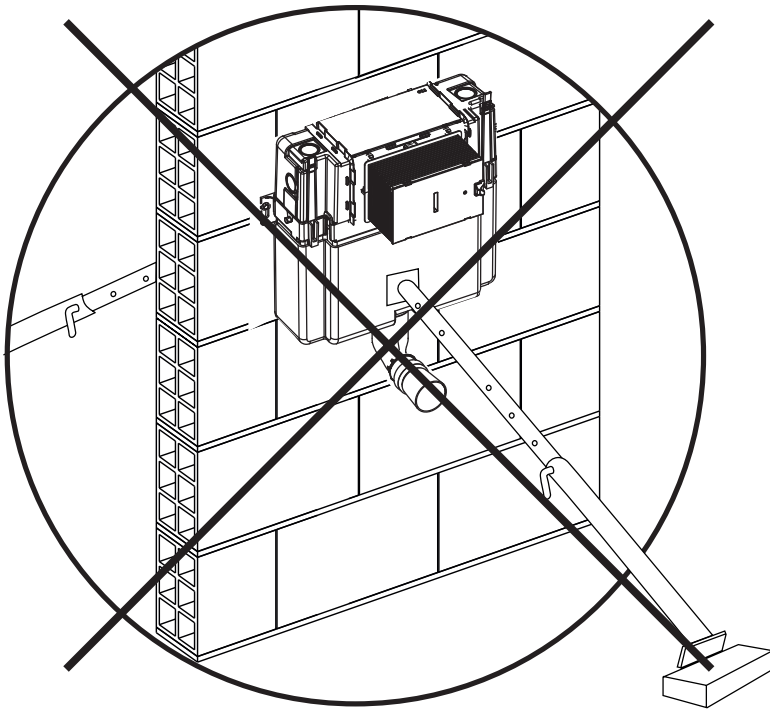

3 TOP

i S0858;S0859

i S0766; S0767; R0115; R0121; R0123

TOP ACTUATION KIT
R017667

4

X = 388mm + H which is dependent
on WC bowl (Min 320 Max 360mm)

5

X = 388mm + H which is dependent on WC bowl (Min 320 Max 360mm)