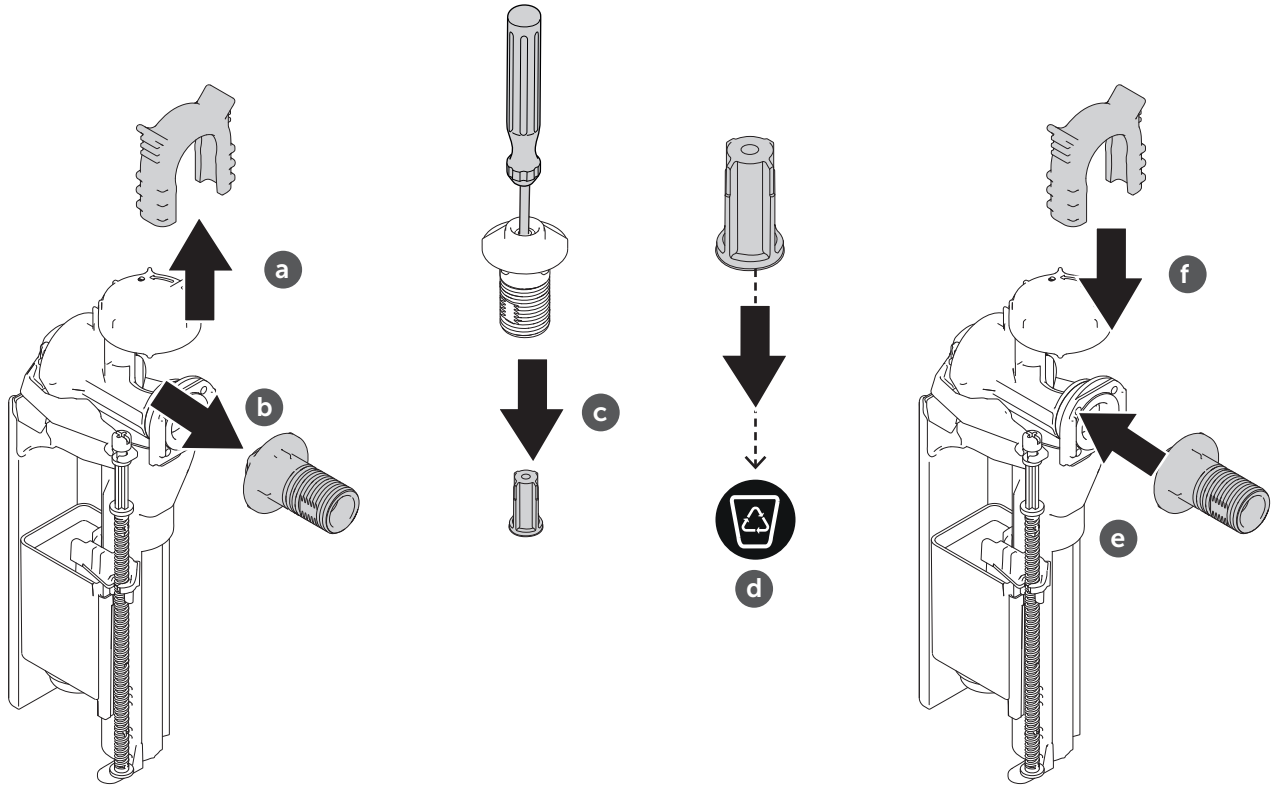

Pressure < 1 bar

Ideal Standard International NV
Corporate Village – Gent Building
Da Vincilaan 2
B1935 – Zaventem
Belgium

BE +32 (0)2 325 66 33
BG +359 675 30362
DE +49 (0)228 521 580
EG +202 26969700
FR +33 (0)1 49 38 28 00
GB 01482 496 318
GR +30 210 67 90 810
HR +38591 22 99 304

HU +36 30 6991 594
IT 800 652 290
ME +971 4 804 2400
NL +31 (0)77 355 08 08
PL +48 71 7868 301/302
RO +40 21 3223 201/202
SI 00386 59 919040
TR +90 216 314 87 87

UA +359 675 30 468
AL/XK/BA +359 887 709 696
CZ/SK +420 417 592 179
DK/NO/SE +45 75 84 10 10
ES/PT +34 93 561 80 00
LV/LT/EE +371 673 57 792
RS/MK/ME +381 11 713 80 58
RU/MD +7 495 669 23 11