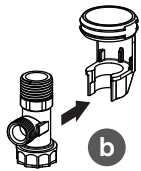

$X = 388\text{mm} + H$ which is dependent on WC bowl (Min 320 Max 360mm)

(dimensions in millimeters)

1

2 A

2 B

2 C

3 FRONT

3 TOP

3 TOP

i S0858;S0859

i S0766; S0767; R0115; R0121; R0123

TOP ACTUATION KIT
R017667

4

X = 388mm + H which is dependent
on WC bowl (Min 320 Max 360mm)

5

X = 388mm + H which is dependent on WC bowl (Min 320 Max 360mm)