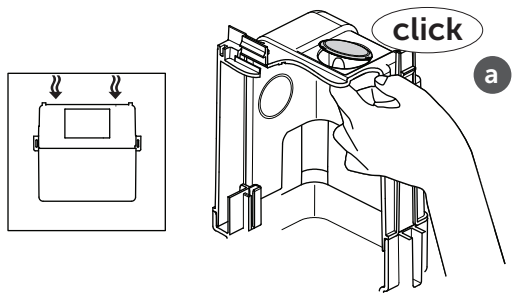

$X = 388\text{mm} + H$ which is dependent on WC bowl (Min 320 Max 360mm)

(dimensions in millimeters)

1

2 A

2 B

2 C

3 FRONT

3 TOP

3 TOP

i S0858;S0859

i S0766; S0767; R0115; R0121; R0123

TOP ACTUATION KIT
R017667

4

X = 388mm + H which is dependent
on WC bowl (Min 320 Max 360mm)

5

X = 388mm + H which is dependent on WC bowl (Min 320 Max 360mm)