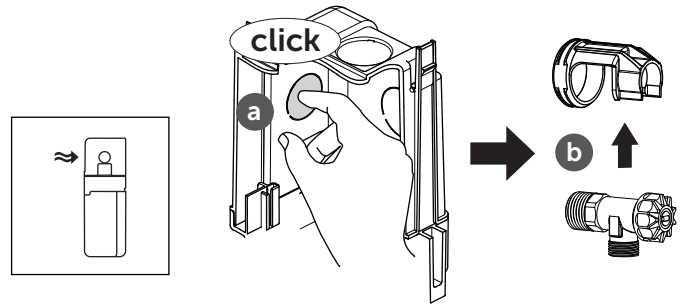

$X = 388\text{mm} + H$ which is dependent on WC bowl (Min 320 Max 360mm)

(dimensions in millimeters)

1

2 A

2 B

2 C

3 FRONT

3 TOP

3 TOP

i S0858;S0859

i S0766; S0767; R0115; R0121; R0123

TOP ACTUATION KIT
R017667

4

X = 388mm + H which is dependent
on WC bowl (Min 320 Max 360mm)

5

X = 388mm + H which is dependent on WC bowl (Min 320 Max 360mm)