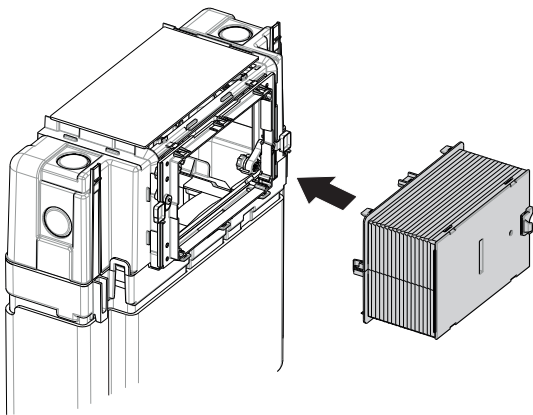

$X = 388\text{mm} + H$ which is dependent on WC bowl (Min 320 Max 360mm)

(dimensions in millimeters)

1

2 A

2 B

2 C

3 FRONT

3 TOP

3 TOP

i S0858;S0859

i S0766; S0767; R0115; R0121; R0123

TOP ACTUATION KIT
R017667

4

X = 388mm + H which is dependent
on WC bowl (Min 320 Max 360mm)

5

X = 388mm + H which is dependent on WC bowl (Min 320 Max 360mm)