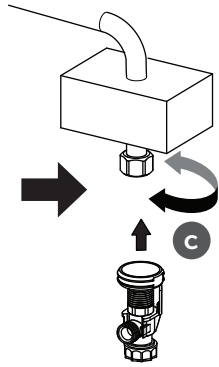

$X = 388\text{mm} + H$ which is dependent on WC bowl (Min 320 Max 360mm)

(dimensions in millimeters)

1

2 A

2 B

2 C

3 FRONT

3 TOP

3 TOP

i S0858;S0859

i S0766; S0767; R0115; R0121; R0123

TOP ACTUATION KIT
R017667

4

X = 388mm + H which is dependent
on WC bowl (Min 320 Max 360mm)

5

X = 388mm + H which is dependent on WC bowl (Min 320 Max 360mm)