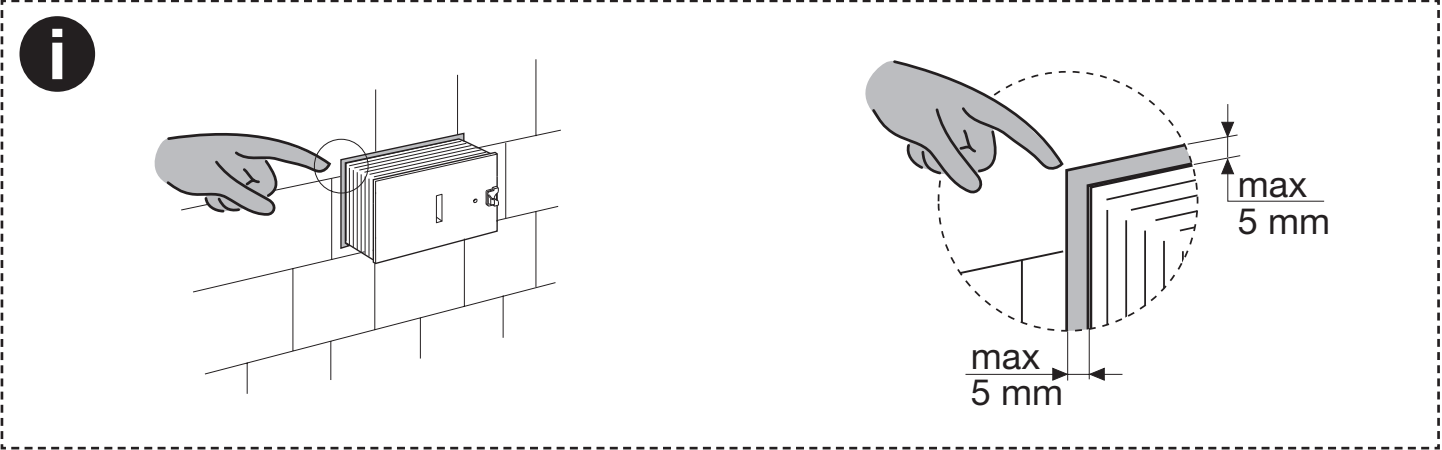

$X = 388\text{mm} + H$ which is dependent on WC bowl (Min 320 Max 360mm)

(dimensions in millimeters)

1

2 A

2 B

2 C

3 FRONT

3 TOP

3 TOP

i S0858;S0859

i S0766; S0767; R0115; R0121; R0123

TOP ACTUATION KIT
R017667

4

X = 388mm + H which is dependent
on WC bowl (Min 320 Max 360mm)

5

X = 388mm + H which is dependent on WC bowl (Min 320 Max 360mm)