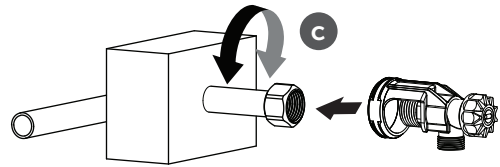

$X = 388\text{mm} + H$ which is dependent on WC bowl (Min 320 Max 360mm)

(dimensions in millimeters)

1

2 A

2 B

2 C

3 FRONT

3 TOP

3 TOP

i S0858;S0859

i S0766; S0767; R0115; R0121; R0123

TOP ACTUATION KIT
R017667

4

X = 388mm + H which is dependent
on WC bowl (Min 320 Max 360mm)

5

X = 388mm + H which is dependent on WC bowl (Min 320 Max 360mm)