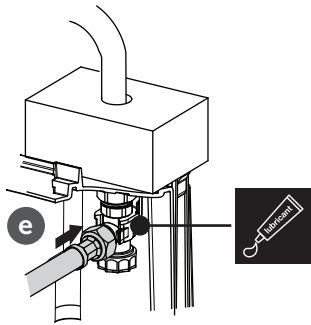

$X = 388\text{mm} + H$ which is dependent on WC bowl (Min 320 Max 360mm)

(dimensions in millimeters)

1

2 A

2 B

2 C

3 FRONT

3 TOP

3 TOP

i S0858;S0859

i S0766; S0767; R0115; R0121; R0123

TOP ACTUATION KIT
R017667

4

X = 388mm + H which is dependent
on WC bowl (Min 320 Max 360mm)

5

X = 388mm + H which is dependent on WC bowl (Min 320 Max 360mm)