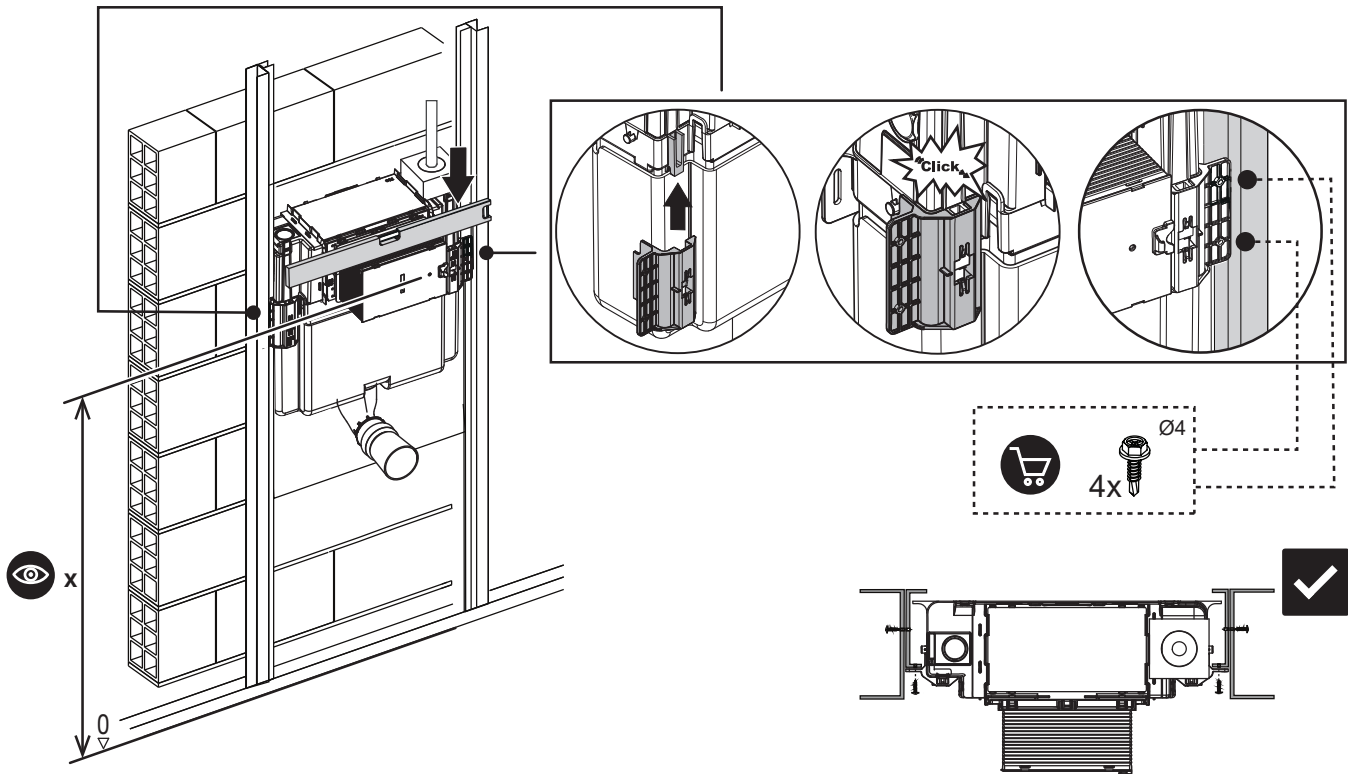

$X = 388\text{mm} + H$ which is dependent on WC bowl (Min 320 Max 360mm)

(dimensions in millimeters)

1

2 A

2 B

2 C

3 FRONT

3 TOP

3 TOP

i S0858;S0859

i S0766; S0767; R0115; R0121; R0123

TOP ACTUATION KIT
R017667

4

X = 388mm + H which is dependent
on WC bowl (Min 320 Max 360mm)

5

X = 388mm + H which is dependent on WC bowl (Min 320 Max 360mm)