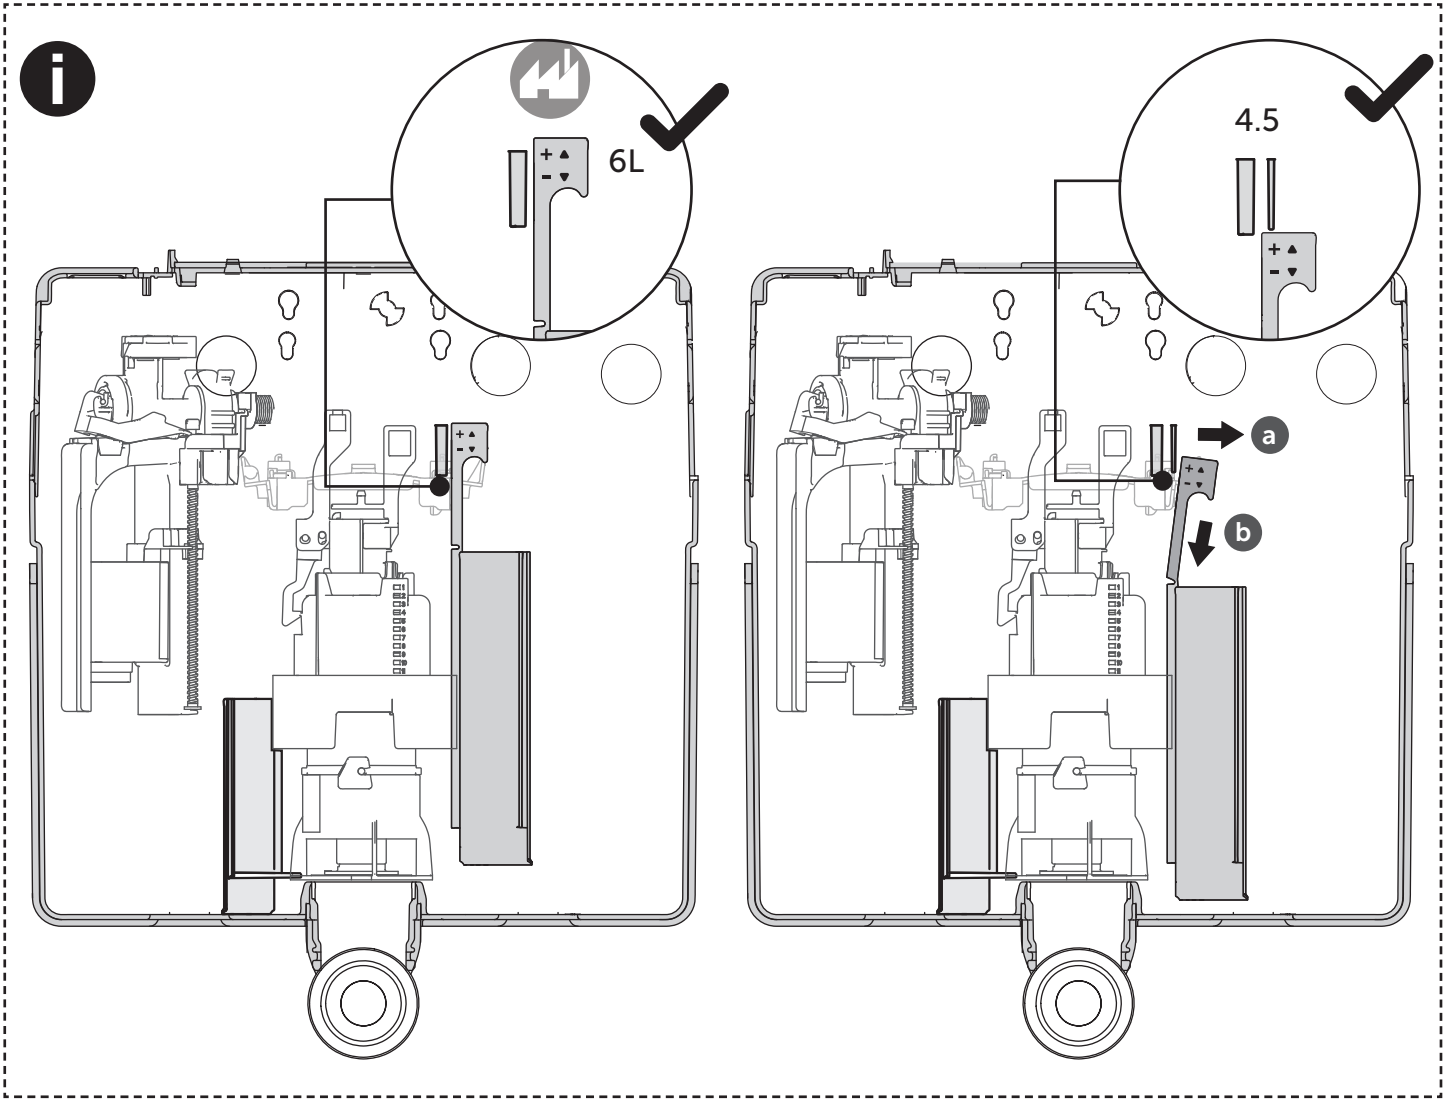

$X = 388\text{mm} + H$ which is dependent on WC bowl (Min 320 Max 360mm)

(dimensions in millimeters)

1

2 A

2 B

2 C

3 FRONT

3 TOP

3 TOP

i S0858;S0859

i S0766; S0767; R0115; R0121; R0123

TOP ACTUATION KIT
R017667

4

X = 388mm + H which is dependent
on WC bowl (Min 320 Max 360mm)

5

X = 388mm + H which is dependent on WC bowl (Min 320 Max 360mm)