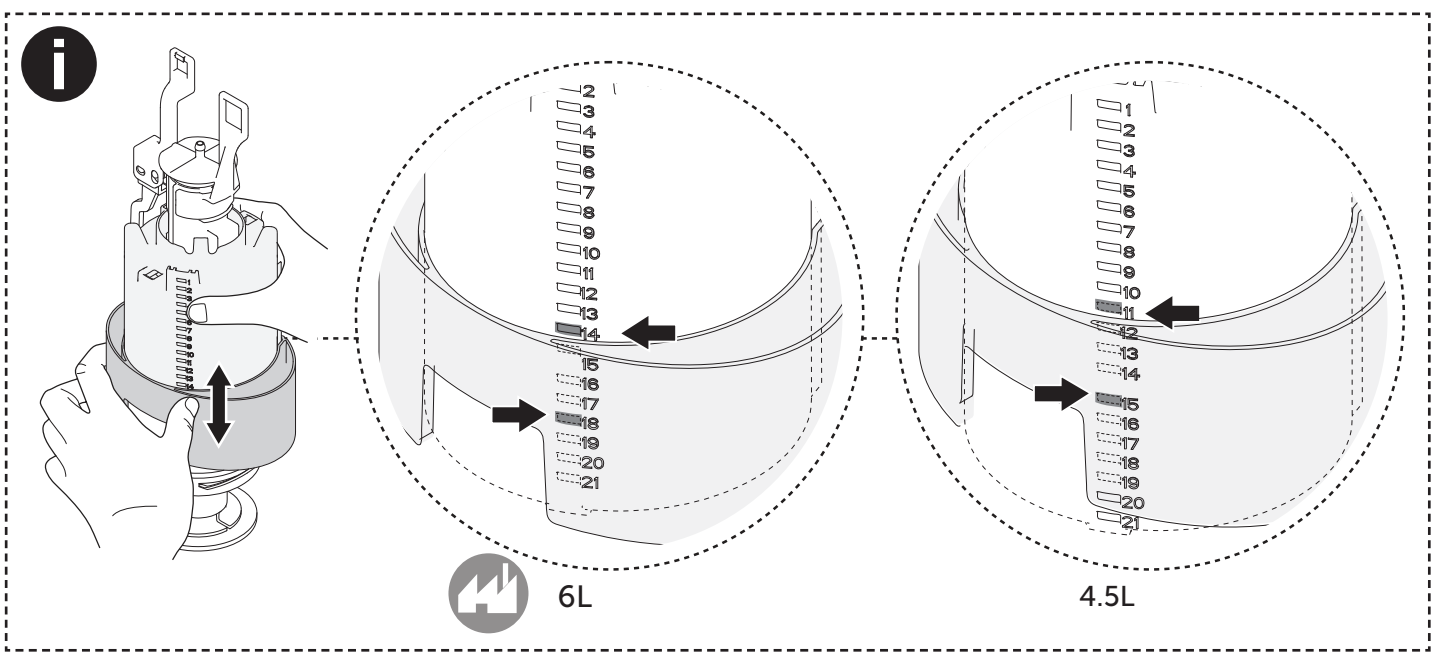

$X = 388\text{mm} + H$ which is dependent on WC bowl (Min 320 Max 360mm)

(dimensions in millimeters)

1

2 A

2 B

2 C

3 FRONT

3 TOP

3 TOP

i S0858;S0859

i S0766; S0767; R0115; R0121; R0123

TOP ACTUATION KIT
R017667

4

X = 388mm + H which is dependent
on WC bowl (Min 320 Max 360mm)

5

X = 388mm + H which is dependent on WC bowl (Min 320 Max 360mm)