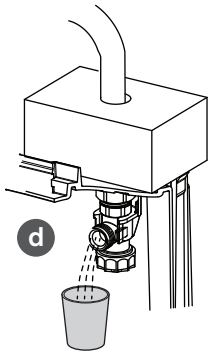

$X = 388\text{mm} + H$ which is dependent on WC bowl (Min 320 Max 360mm)

(dimensions in millimeters)

1

2 A

2 B

2 C

3 FRONT

3 TOP

3 TOP

i S0858;S0859

i S0766; S0767; R0115; R0121; R0123

TOP ACTUATION KIT
R017667

4

X = 388mm + H which is dependent
on WC bowl (Min 320 Max 360mm)

5

X = 388mm + H which is dependent on WC bowl (Min 320 Max 360mm)