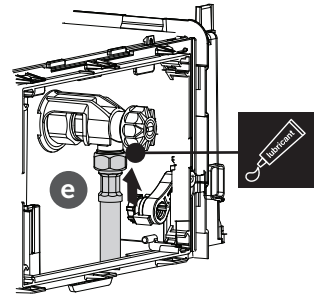

$X = 388\text{mm} + H$ which is dependent on WC bowl (Min 320 Max 360mm)

(dimensions in millimeters)

1

2 A

2 B

2 C

3 FRONT

3 TOP

3 TOP

i S0858;S0859

i S0766; S0767; R0115; R0121; R0123

TOP ACTUATION KIT
R017667

4

X = 388mm + H which is dependent
on WC bowl (Min 320 Max 360mm)

5

X = 388mm + H which is dependent on WC bowl (Min 320 Max 360mm)