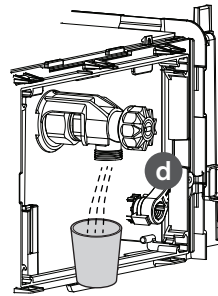

$X = 388\text{mm} + H$ which is dependent on WC bowl (Min 320 Max 360mm)

(dimensions in millimeters)

1

2 A

2 B

2 C

3 FRONT

3 TOP

3 TOP

i S0858;S0859

i S0766; S0767; R0115; R0121; R0123

TOP ACTUATION KIT
R017667

4

X = 388mm + H which is dependent
on WC bowl (Min 320 Max 360mm)

5

X = 388mm + H which is dependent on WC bowl (Min 320 Max 360mm)