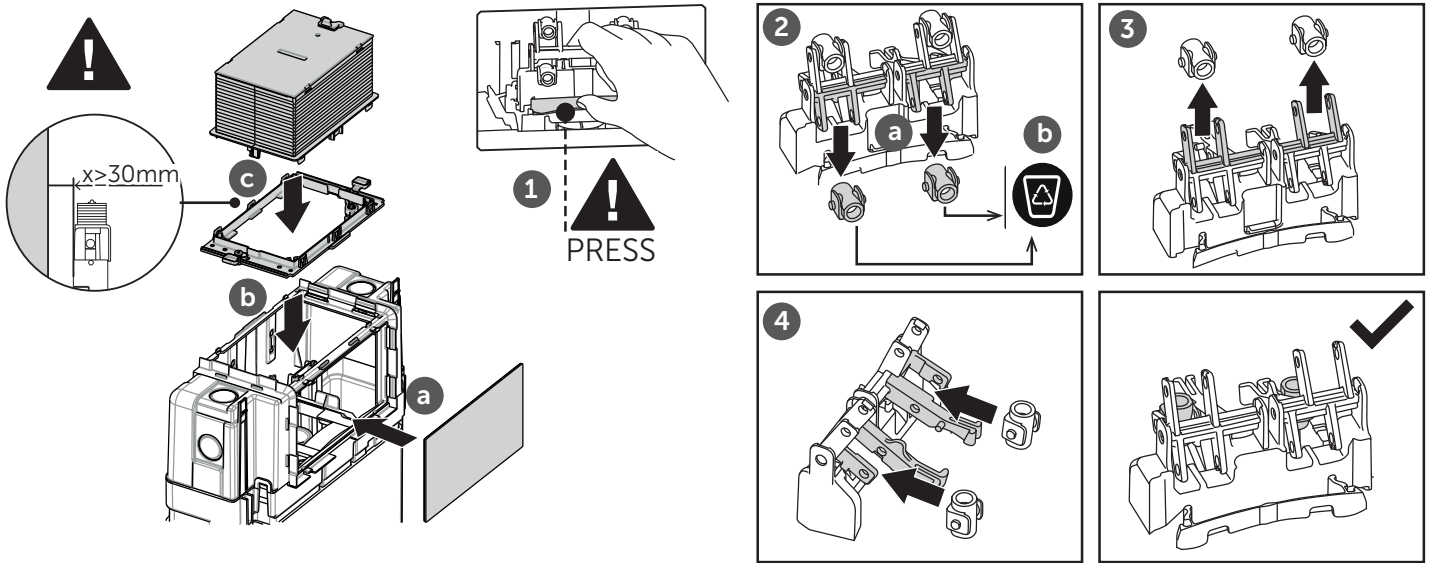

$X = 388\text{mm} + H$ which is dependent on WC bowl (Min 320 Max 360mm)

(dimensions in millimeters)

1

2 A

2 B

2 C

3 FRONT

3 TOP

3 TOP

i S0858;S0859

i S0766; S0767; R0115; R0121; R0123

TOP ACTUATION KIT
R017667

4

X = 388mm + H which is dependent
on WC bowl (Min 320 Max 360mm)

5

X = 388mm + H which is dependent on WC bowl (Min 320 Max 360mm)