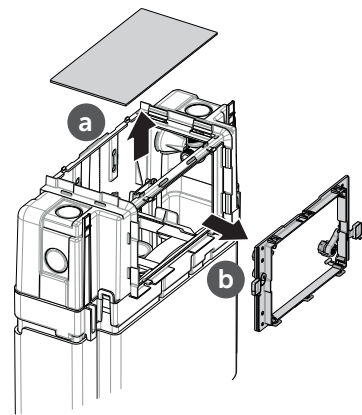

$X = 388\text{mm} + H$ which is dependent on WC bowl (Min 320 Max 360mm)

(dimensions in millimeters)

1

2 A

2 B

2 C

3 FRONT

3 TOP

3 TOP

i S0858;S0859

i S0766; S0767; R0115; R0121; R0123

TOP ACTUATION KIT
R017667

4

X = 388mm + H which is dependent
on WC bowl (Min 320 Max 360mm)

5

X = 388mm + H which is dependent on WC bowl (Min 320 Max 360mm)