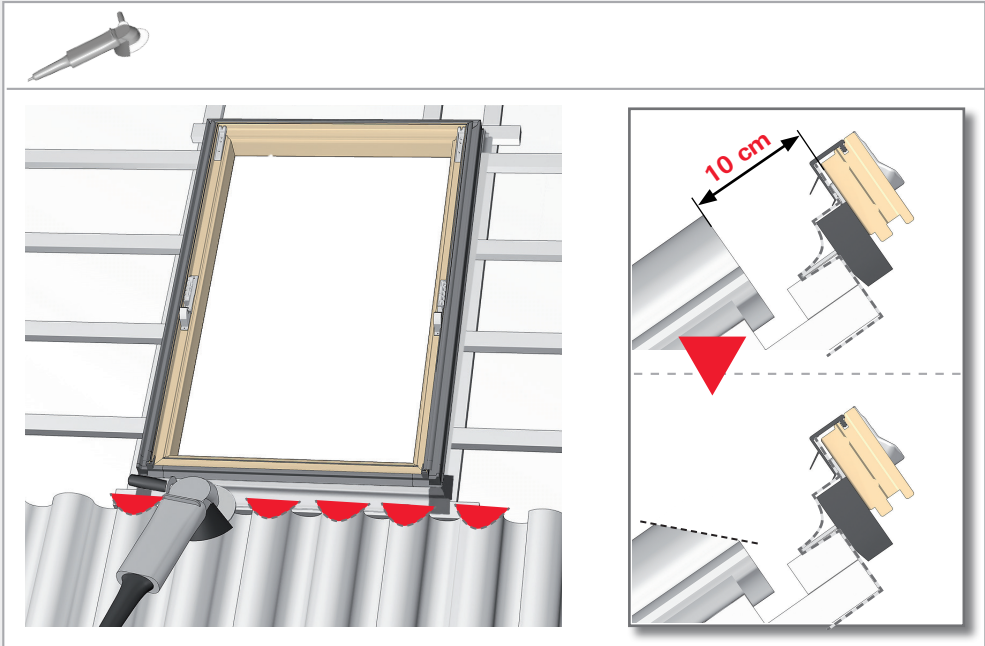

Additional instruction

EN

Manufacturer: Kingfisher International Products Limited,
3 Sheldon Square, London, W2 6PX,
United Kingdom

Distributor: B&Q plc, Chandlers Ford, Hants, SO53 3LE
United Kingdom, www.diy.com
SFD Limited, Trade House, Mead Avenue,
Yeovil, BA22 8RT, United Kingdom