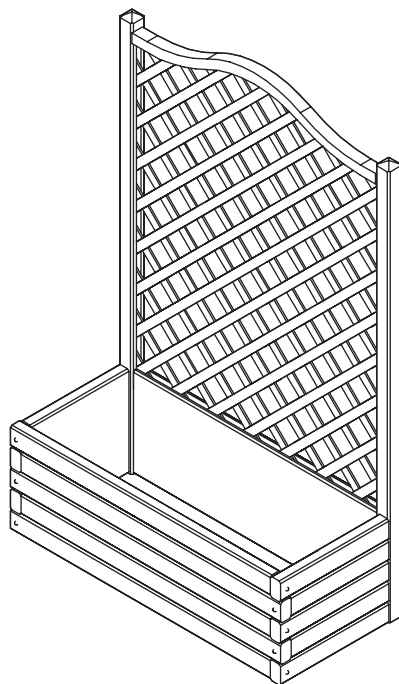

EN Wooden planter with trellis W90 cm
FR Jardinière en bois avec treillis l90 cm
PL Wooden planter with trellis W90 cm
RO Jardinieră din lemn cu spalier, (l) 90 cm

EN IMPORTANT - These instructions are for your safety. Please read through them thoroughly prior to handling the product and retain them for future reference.