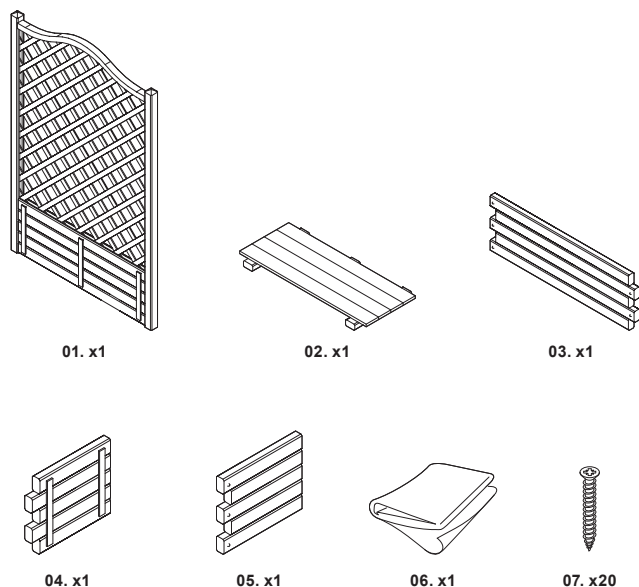

EN IMPORTANT - These instructions are for your safety. Please read through them thoroughly prior to handling the product and retain them for future reference.

FR IMPORTANT : Ces instructions sont données pour votre sécurité. Merci de les lire attentivement avant de manipuler le produit et de les conserver pour référence.

PL WAŻNE — Niniejsza instrukcja została opracowana w celu zapewnienia bezpieczeństwa użytkownikowi. Należy ją dokładnie przeczytać przed obsługą produktu i zachować do wykorzystania w przyszłości.

RO IMPORTANT - Aceste instrucțiuni sunt pentru siguranța ta. Citește-le cu atenție înainte de montarea produsului și păstrează-le pentru consultare ulterioară.

3663602701453

V10924_3663602701453_MAND2_2324

EN Parts FR Pièces PL Części RO Piese

EN You will need **FR** Vous aurez besoin de
PL Będziesz potrzebować **RO** Vei avea nevoie de