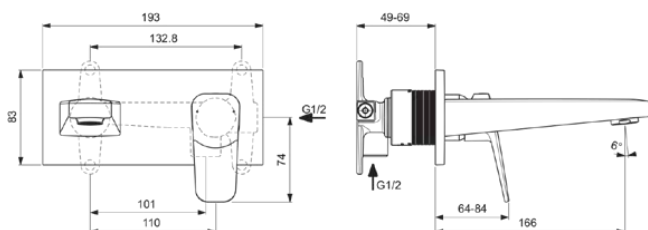

## BD244AA

CERAPLAN | Wall-mounted basin mixer 193x166x115.5 mm in chrome finish | SmartShine, EPD, WRAS

### General information

|                       |                          |
|-----------------------|--------------------------|
| Sub product type      | Wall-mounted basin mixer |
| Brand                 | Ideal Standard           |
| Suite name            | CERAPLAN                 |
| Colour code           | AA                       |
| Colour description    | chrome                   |
| Surface finish effect | glossy                   |
| Height (mm)           | 115,5                    |
| Width (mm)            | 193                      |
| Fixing method         | Kit 1 required           |
| EAN code              | 3800861103851            |
| With EPD              | Yes                      |