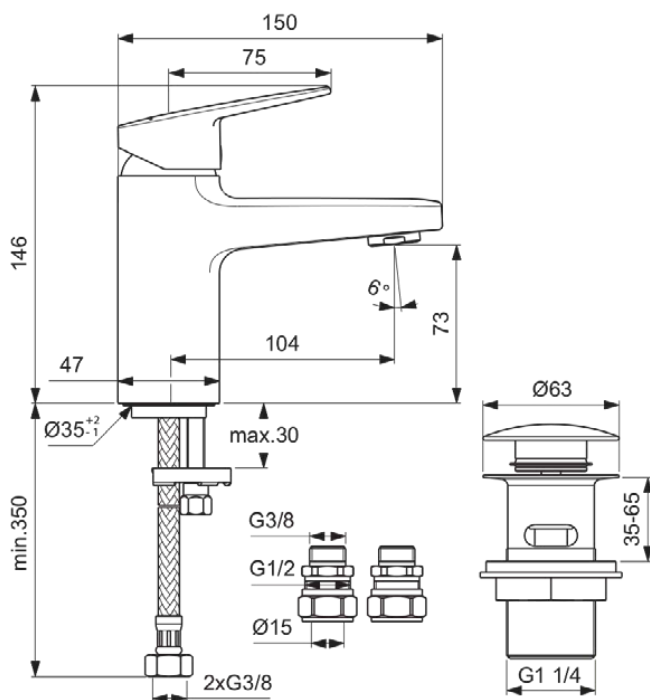

Ideal Standard

CERAPLAN

BD246AA

CERAPLAN | Basin mixer 47x104x146 mm in chrome finish, with waste | EasyFix, Flow straightener, SmartShine, EPD

Image & drawing

General information

Sub product type	Basin mixer
Brand	Ideal Standard
Suite name	CERAPLAN
Colour code	AA
Colour description	chrome
Surface finish effect	glossy
Height (mm)	146
Width (mm)	47
Length / Projection (mm)	150
Fixing method	EasyFix
EAN code	3800861103875
With EPD	Yes

Features

EasyFix

Flow straightener

SmartShine

EPD

Product standard & certifications

Product specifications

With building management system connection	No
With handle(s)	Yes
Amount of handles	1
Handle position	Top
Amount of tap holes	1
With pull-out spray	No
With outlet	Yes
Spout model	Fixed
Tap outlet	Flow straightener
Tap outlet adjustable	No
Tap outlet visibility	Visible
Tap outlet is anti vandal	No
Spout material	Cast
UK compression set included	Yes
With escutcheon(s)	No
Material of waste	Metal
Body material	Brass
Surface cover	chromium-plated
SmartShine	Yes
With waste set	Yes
EasyFix technology	Yes
Blue Start technology	No
Cool Body technology	No
PVD technology	No