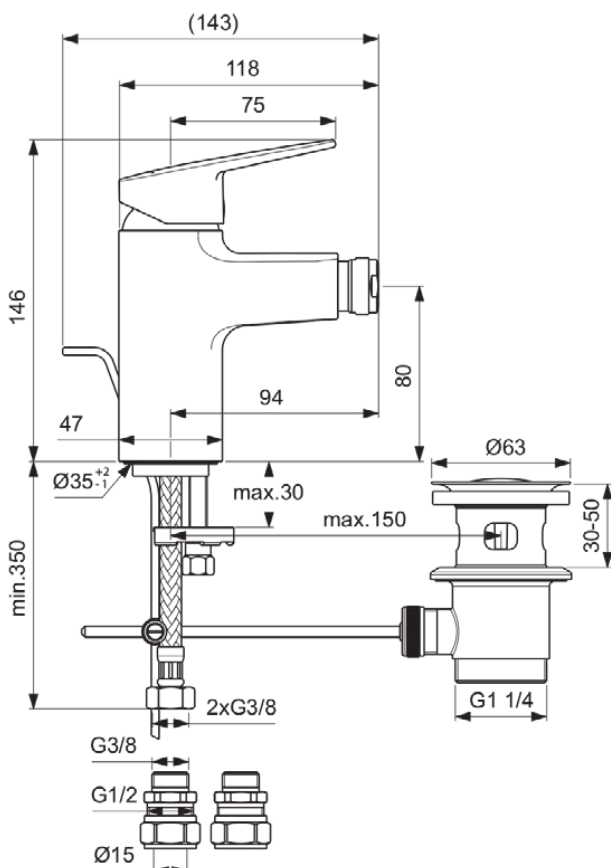

Ideal Standard

CERAPLAN

BD249AA

CERAPLAN | Bidet mixer 47x94x146 mm in chrome finish, with waste | EasyFix, Adjustable outlet, Ecoflow, SmartShine, 5-litres per minute flow regulator, EPD

Image & drawing

General information

Sub product type	Bidet mixer
Brand	Ideal Standard
Suite name	CERAPLAN
Colour code	AA
Colour description	chrome
Surface finish effect	glossy
Height (mm)	146
Width (mm)	47
Length / Projection (mm)	143
Fixing method	EasyFix
EAN code	3800861103905
With EPD	Yes

Features

	EasyFix		Adjustable outlet
	Ecoflow		SmartShine
	5-litres per minute flow regulator		EPD

Product standard & certifications

Product specifications

With handle(s)	Yes
Amount of handles	1
Handle position	Top
Amount of tap holes	1
With outlet	Yes
Spout model	Fixed
Tap outlet	Aerator and ball joint
Tap outlet adjustable	Yes
Tap outlet visibility	Visible
Spout material	Cast
Low-pressure model	No
With escutcheon(s)	No
Includes a chain eye	No
Body material	Brass
Surface cover	chromium-plated
SmartShine	Yes
With waste set	Yes
With flow regulator	Yes
PVD technology	No
Max. flow rate at 300 kPa (l)	5