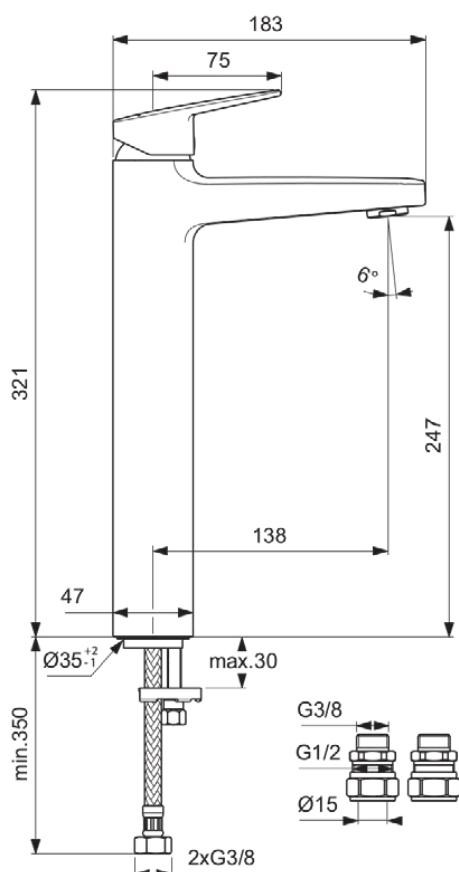

CERAPLAN

BD255AA

CERAPLAN | Basin mixer 47x138x321 mm in chrome finish | EasyFix, SmartShine, EPD

Image & drawing

General information

Sub product type	Basin mixer
Brand	Ideal Standard
Suite name	CERAPLAN
Colour code	AA
Colour description	chrome
Surface finish effect	glossy
Height (mm)	321
Width (mm)	47
Length / Projection (mm)	183
Fixing method	EasyFix
EAN code	3800861103967
With EPD	Yes

Features

EasyFix

SmartShine

EPD

Product standard & certifications

Product specifications

With handle(s)	Yes
Amount of handles	1
Handle position	Front
Amount of tap holes	1
With outlet	Yes
Spout model	Fixed
Tap outlet	Aerator
Tap outlet adjustable	No
Tap outlet visibility	Visible
Spout material	Cast
With escutcheon(s)	No
Surface cover	chromium-plated
SmartShine	Yes
PVD technology	No