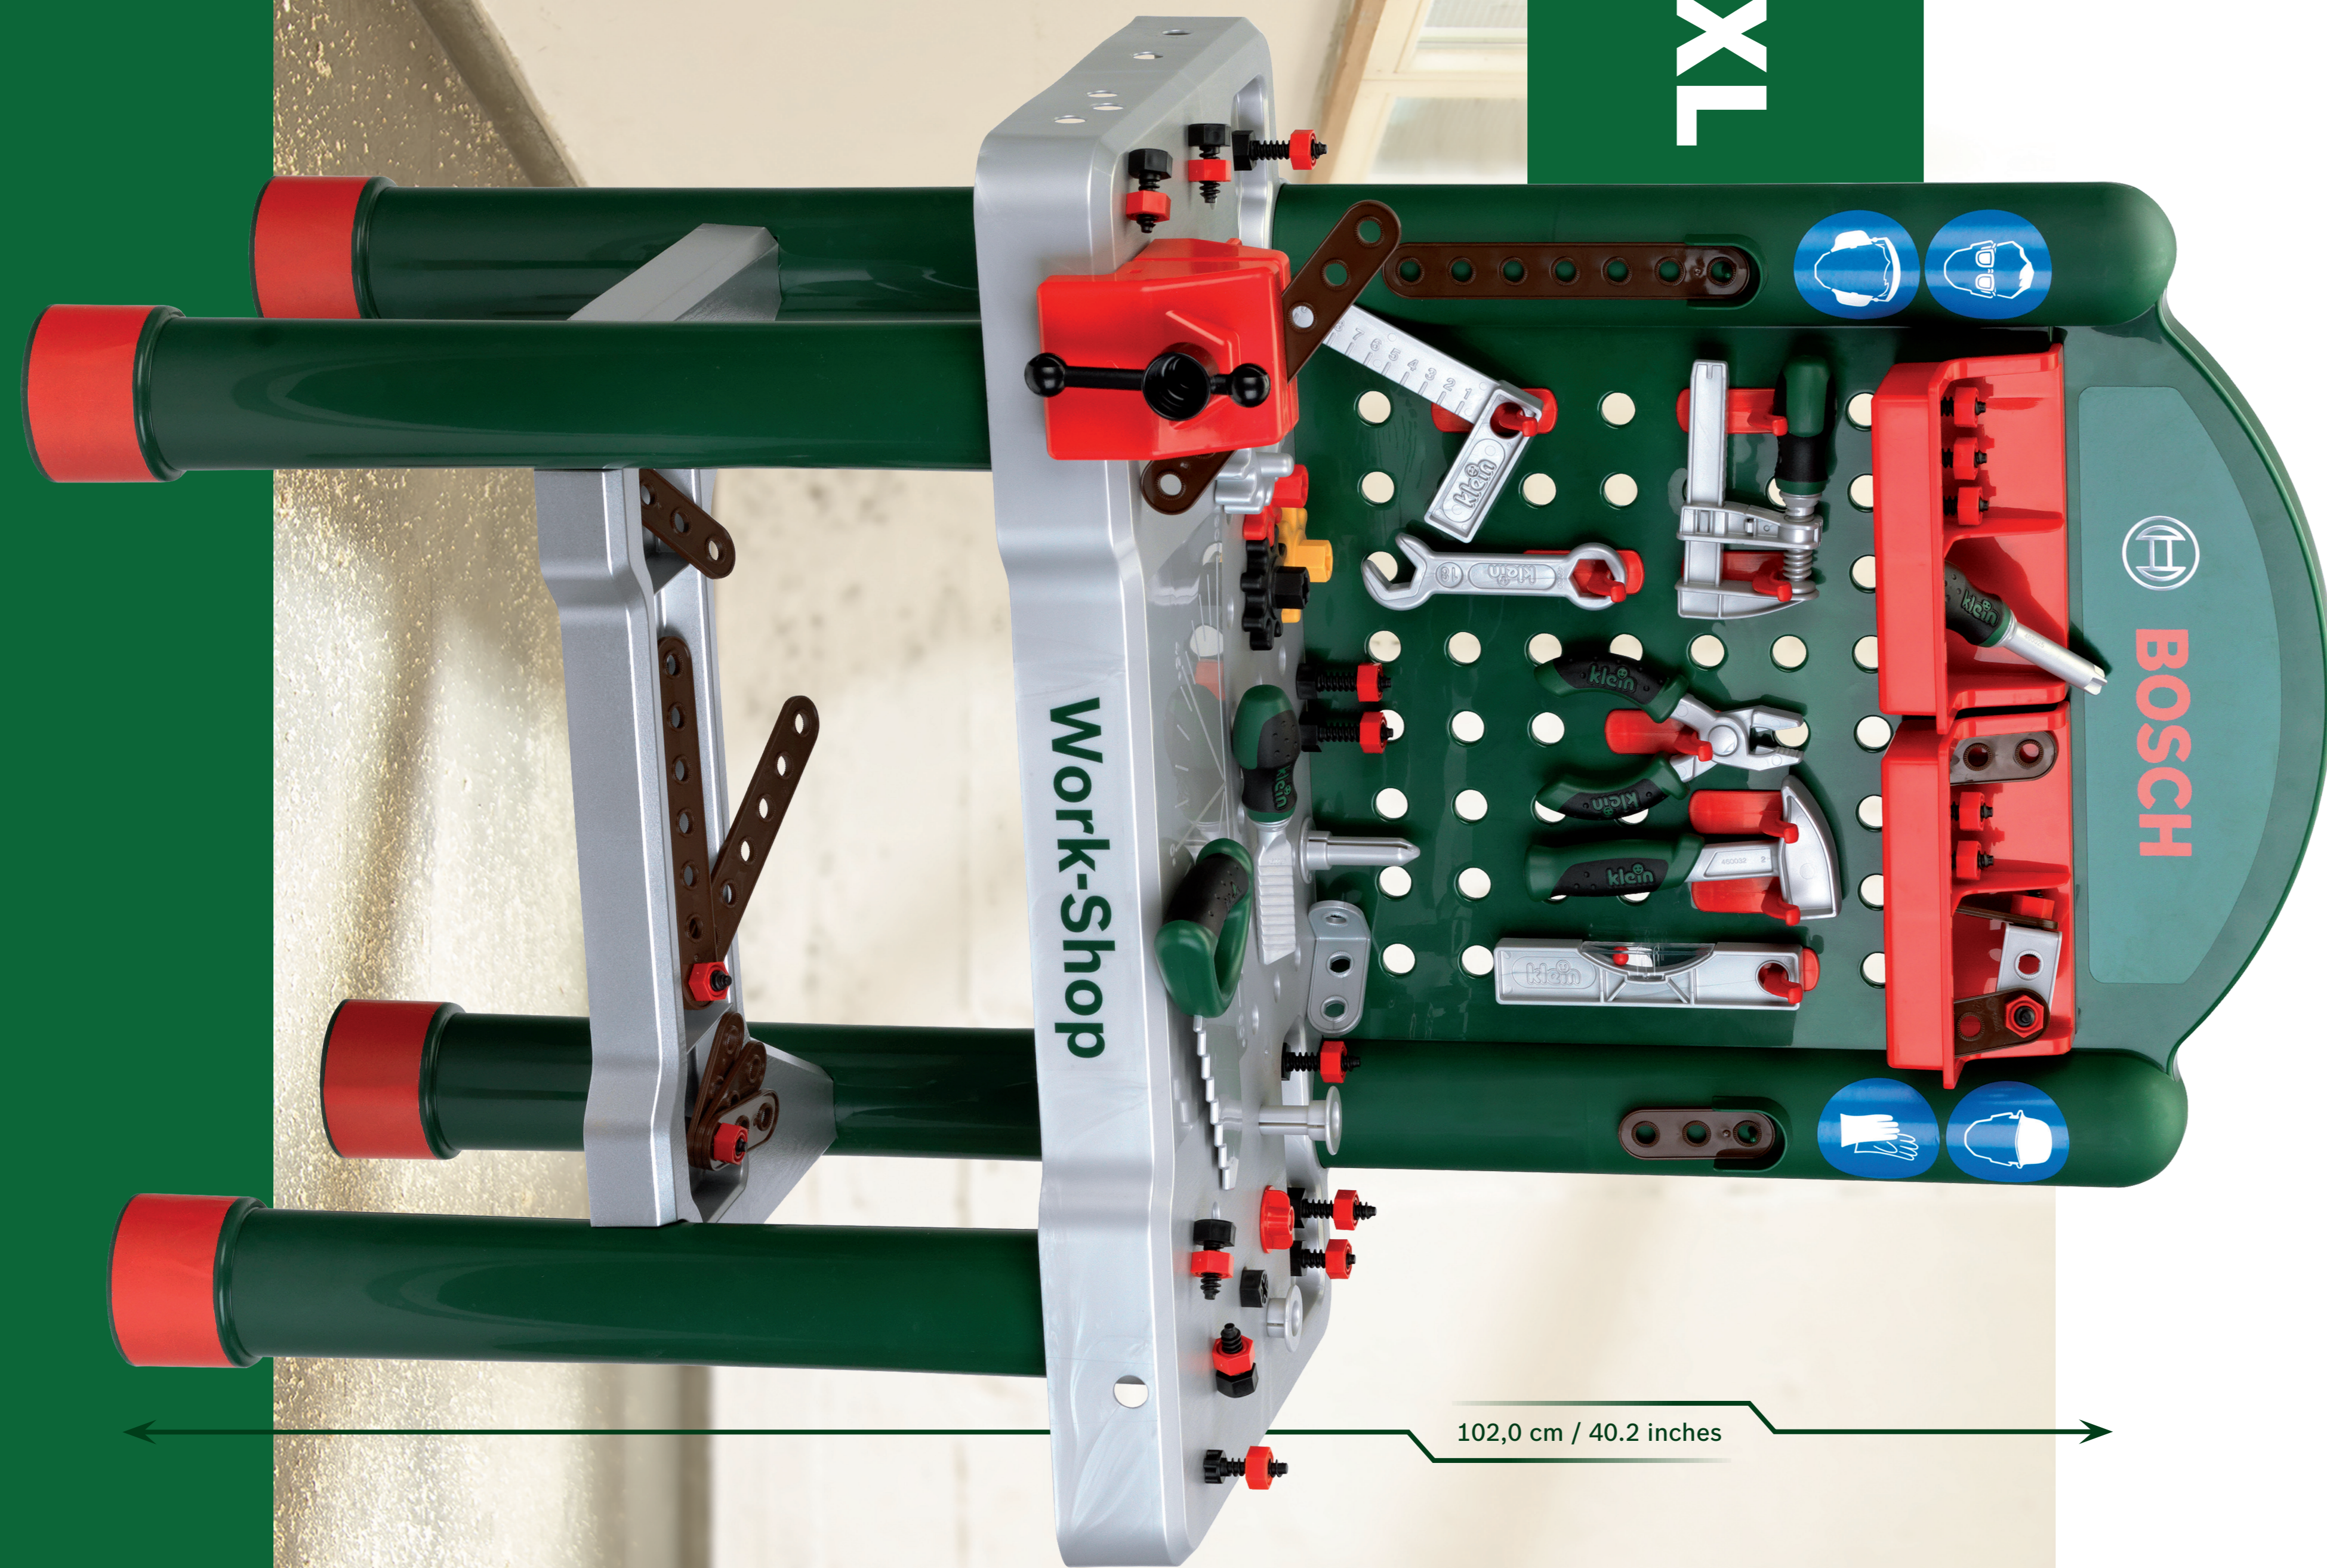

my BOSCH mini
3+ 8710

Work-Shop XL

klein

102,0 cm / 40.2 inches