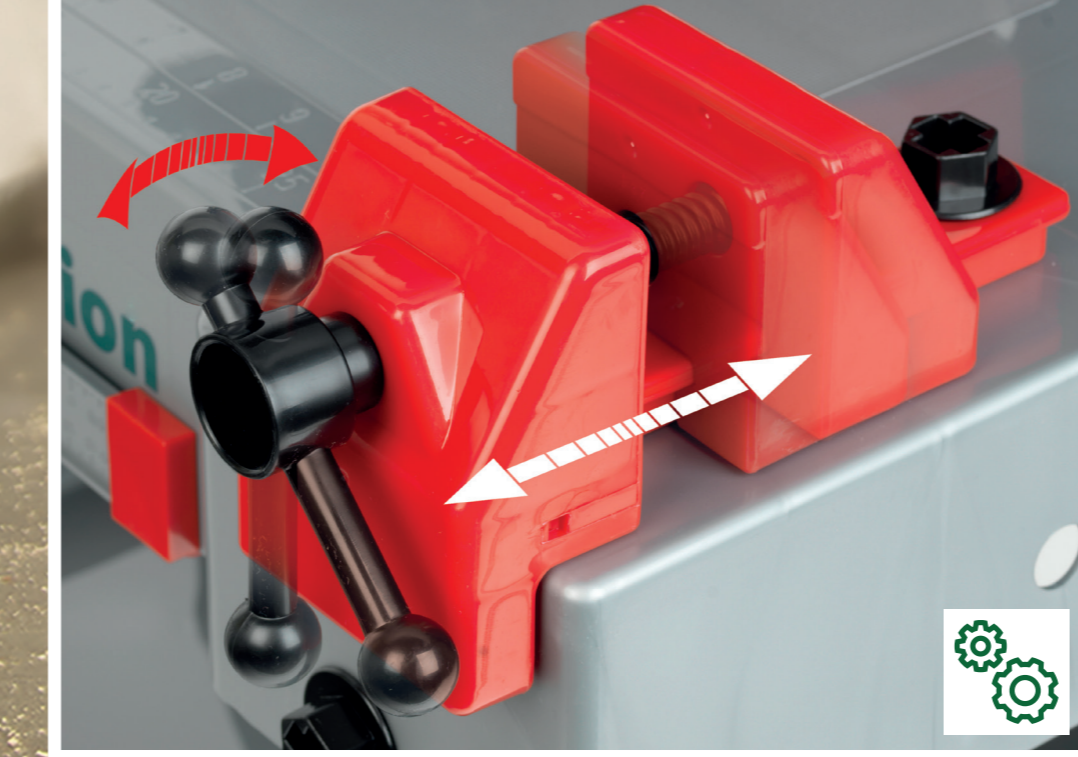

Mechanical Tool Vice