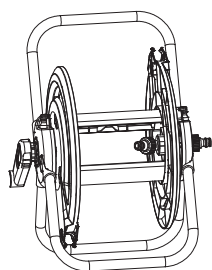

01. x1

EN You will need FR Vous aurez besoin de PL Będziesz potrzebować RO Vei avea nevoie de ES Necesitará PT Vai precisar de TR İhtiyaç duyacaklarınız

x1

EN Contents FR Table des matières PL Spis treści RO Cuprins ES Contenido PT Conteúdo TR İçindekiler

EN	FR	PL	RO	ES	PT	TR
Safety	3 Sécurité	3 Bezpieczeństwo	4 Siguranță	4 Seguridad	4 Segurança	5 Güvenlik
Guarantee	3 Garantie	3 Gwarancja	4 Garanție	4 Garantía	5 Garantia	5 Garanti
Assembly	6 Montage	6 Montaż	6 Asamblare	6 Montaje	6 Montagem	6 Montaj