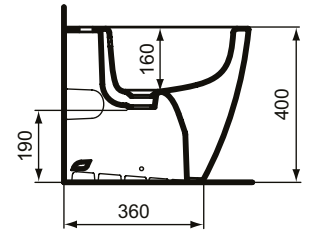

Ideal Standard

BIDET

ilifeS

Article-No.: T459501

Floor standing bidet

Ideal Standard i.life S floor standing bidet, compact (short projection) - only 48 cm. Back to wall, with one tap hole. Incl. fixation set TT0257919.

Colour: 01 - White

More product details:

Type:	Short projection
Mounting:	Floor standing, back to wall
Style:	Contemporary
Accreditations:	DIN EN 14528 CL 25, DIN EN 35
Tap Holes:	1
Net Weight (kg):	21,2
Material:	Vitreous china
Designer:	Palomba Serafini Associati
Height (mm):	400
Width (mm):	355
Depth (mm):	480
Certificate Number:	EN 14528
Installation:	Floor standing