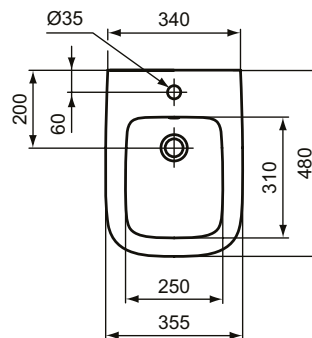

Ideal Standard

BIDET

ilifeS

Article-No.: T459501

Floor standing bidet

Ideal Standard i.life S floor standing bidet, compact (short projection) - only 48 cm. Back to wall, with one tap hole. Incl. fixation set TT0257919.

Colour: 01 - White

More product details:

Type:	Short projection
Mounting:	Floor standing, back to wall
Style:	Contemporary
Accreditations:	DIN EN 14528 CL 25, DIN EN 35
Tap Holes:	1
Net Weight (kg):	21,2
Material:	Vitreous china
Designer:	Palomba Serafini Associati
Height (mm):	400
Width (mm):	355
Depth (mm):	480
Certificate Number:	EN 14528
Installation:	Floor standing