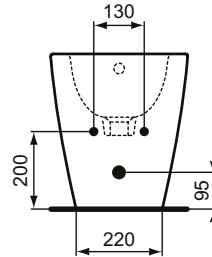

Ideal Standard

BIDET

ilifeS

Article-No.: T459501

Floor standing bidet

Ideal Standard i.life S floor standing bidet, compact (short projection) - only 48 cm. Back to wall, with one tap hole. Incl. fixation set TT0257919.

Colour: 01 - White

More product details:

Type:	Short projection
Mounting:	Floor standing, back to wall
Style:	Contemporary
Accreditations:	DIN EN 14528 CL 25, DIN EN 35
Tap Holes:	1
Net Weight (kg):	21,2
Material:	Vitreous china
Designer:	Palomba Serafini Associati
Height (mm):	400
Width (mm):	355
Depth (mm):	480
Certificate Number:	EN 14528
Installation:	Floor standing