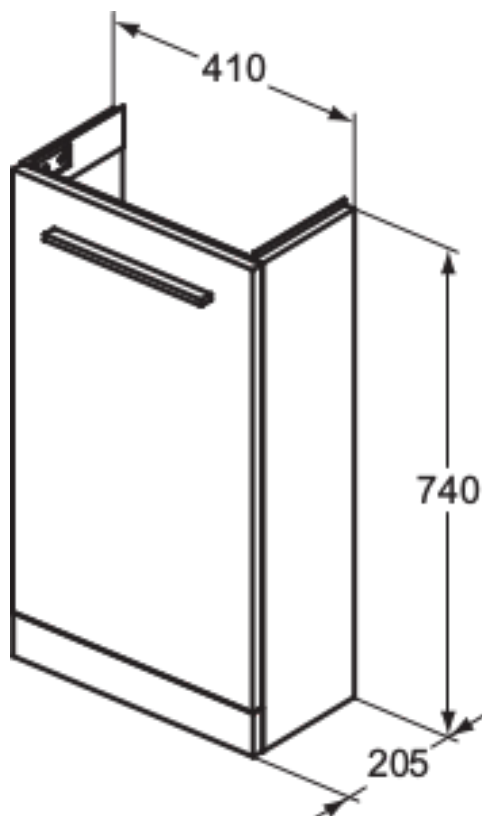

## T5005NG

Ideal Standard i.life S | Basin unit 410x205x740 mm in quartz grey finish, 1 door | Space saving

### General information

Sub product type	Basin unit
Brand	Ideal Standard
Suite name	Ideal Standard i.life S
Colour code	NG
Colour description	quartz grey
Surface finish effect	matt
Height (mm)	740
Width (mm)	410
Length / Projection (mm)	205
Fixing method	Fixing set
EAN code	8014140496175