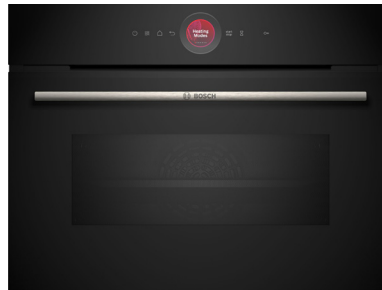

CMG7241B1B / 4242005325948