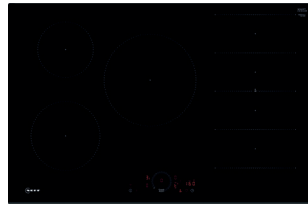

Haier

80cm half-flex induction hob

4 cooking zones with a boost feature.
Flexible bridging zone.
VariCook temperature control.
14 power levels and boost timer.
Wi-Fi connected hob to hood.
10-year warranty.
HAMTB86IRCS 8059019084657*

60cm induction hob

4 zones with 17 power levels.
PowerBoost – optimised power level function for faster heating.
Touch Control – a convenient way to control hobs with just one touch.
Plug and play.
Black T36FBE1LOG N30 4242004269403*