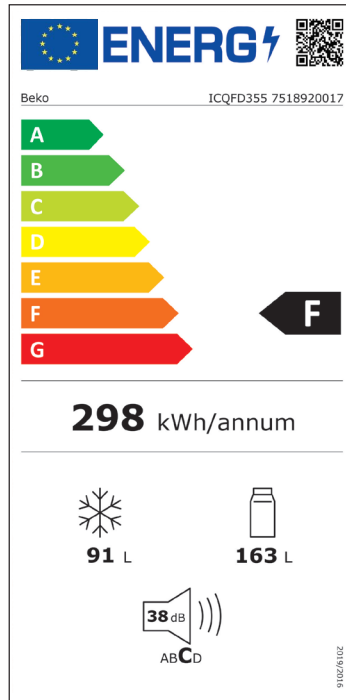

Energy efficiency rating for appliances

First introduced over 20 years ago, energy labels awarded products with an A for high efficiency or an F for low efficiency, encouraging manufacturers to develop more energy-efficient technologies. As products became more efficient, labels of A+, A++ and A+++ were added.

In recent years, the EU agreed to clearer energy efficiency labelling rules, so moved to an A to G energy scale. These symbols tell you how energy-efficient each appliance is, with 'A' being the most efficient and 'G' being the least.

The new regulations apply across all European member states and Northern Ireland, and Great Britain have implemented similar requirements. These updated labels have been visible in stores and online since 1 March 2021. A new element in these labels is a QR code, which provides additional information.

Old labels

Current labels (from 1 March 2021)

Republic of Ireland and Northern Ireland