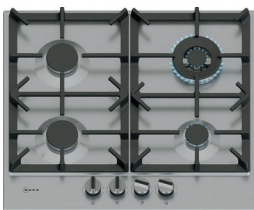

NEFF

60cm gas hob

Flame select.
Flame failure device.
Hob features: Automatic ignition, 3.5kW wok burner.
Stainless steel T26CIH8N0 N70
4242004284536*