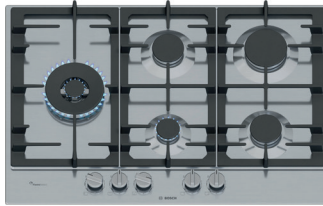

BOSCH

75cm gas hob

FlameSelect – for precise adjustment of the flame in 9 defined power levels.

Dual flame wok power burner with two heat options.

Cast iron pan supports.

Stainless steel PCS7A5190 Series 6
4242005496129*