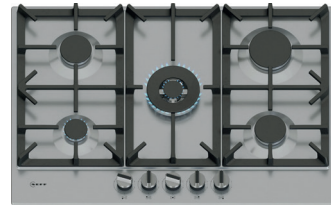

NEFF

75cm gas hob

Electric automatic gas ignition.

Flame failure safety device.

FlameSelect: you can precisely set the flame power to 9 different levels.

Grills in cast iron.

Stainless steel T27CIQ8N0 N70
4242004278658*