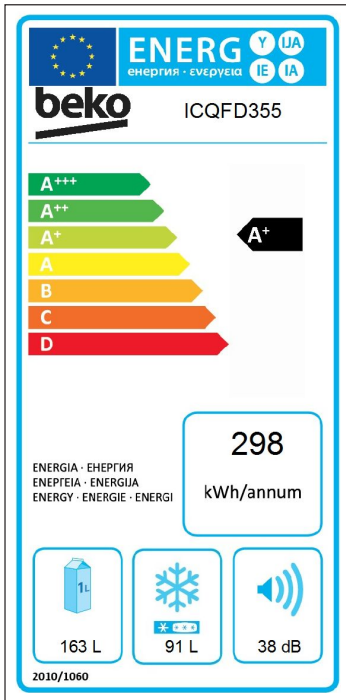

Energy efficiency rating for appliances

First introduced over 20 years ago, energy labels awarded products with an A for high efficiency or an F for low efficiency, encouraging manufacturers to develop more energy-efficient technologies. As products became more efficient, labels of A+, A++ and A+++ were added.

In recent years, the EU agreed to clearer energy efficiency labelling rules, so moved to an A to G energy scale. These symbols tell you how energy-efficient each appliance is, with 'A' being the most efficient and 'G' being the least.

The new regulations apply across all European member states and Northern Ireland, and Great Britain have implemented similar requirements. These updated labels have been visible in stores and online since 1 March 2021. A new element in these labels is a QR code, which provides additional information.

Old labels

Current labels (from 1 March 2021)

Republic of Ireland and Northern Ireland