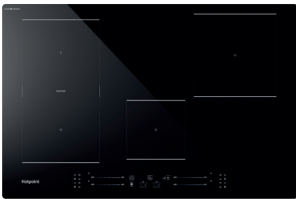

Hotpoint

New 77cm induction hob

CleanProtect.
Residual heat indicator.
Boost function.
Touch control.
Child lock.
4 cooking zones.
Black TS6477CCPNE 5054645665297*