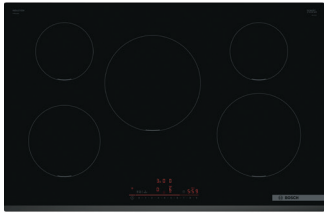

80cm induction hob

Smart hood automatic.
Home Connect.
Power boost.
Cooktop-based hood control.
Black PIV831HB1E Series 6 4242005394067*