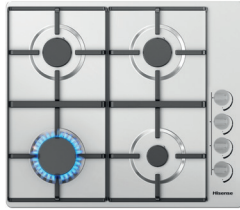

(available on V58NHQ4L0 / 4242004277477)

Scan the QR code to learn more about Frying Sensor!

4-burner gas hobs

**COOKE
& LEWIS**

60cm gas hob

Black glass top.
Flame failure device.
CLGOGUIT4
3663602842170

Hisense