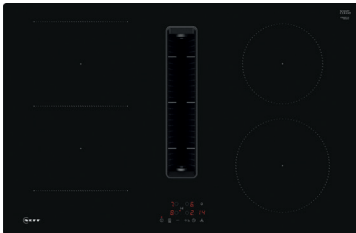

Haier

83cm full-flex venting hob

4 cooking zones with 2 bridging zones.
Extraction rate: 130m³/h – 440m³/h (Min-Max), 450m³/h (Boost).
9 power levels and boosters.
Multi-slider control operation.
Timer and pause function.
5-year warranty.
HAIH8IFMCF
8059019039121*