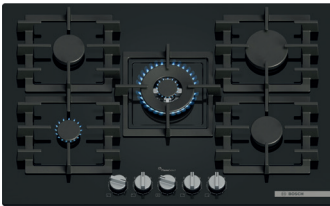

beko

75cm gas hob

Wok burner.

Cast iron pan supports.

Automatically cuts off the gas supply if the flame accidentally goes out.

Stainless steel HQBAW75225SX
8690842475856*

Hotpoint

New 75cm gas on glass hob

Automatic ignition.

Front-mounted controls.

Cast iron support offering maximum stability.

5 cooking zones.
Black HGS 72S BK
5054645634354*

BOSCH

75cm gas hob

Wok burner.

FlameSelect – for precise adjustment of the flame in 9 defined power levels.