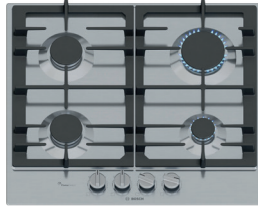

beko

New 60cm gas hob

Built-in flame safety device.
4 cooking zones.
Automatic ignition.
Black HIAW164225SB
8690842718380*

Hotpoint

New 60cm gas on glass hob

Front-mounted controls.
Cast iron support offering maximum stability.
4 Cooking zones.
Black HGS 61S BK
5054645634347*

BOSCH

60cm gas hob

FlameSelect – for precise adjustment of the flame in 9 defined power levels.
Continuous cast iron pan supports.
Flame failure safety device.
Stainless steel PCP6A5190 Series 6
4242005496006*
Black PCP6A6190 Series 6
4242005496044*