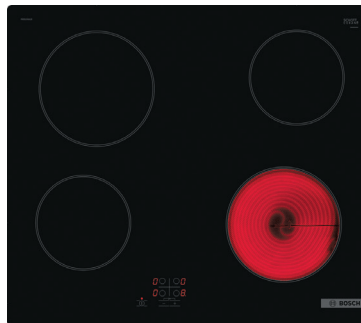

Shown: beko 60cm ceramic hob Black, 8690842718328

Ceramic hobs

With a heat-resistant ceramic glass surface, these durable hobs are practical and easy to clean.

**COOKE
& LEWIS**

29cm ceramic hob

2 zones.
5 power levels.
CLCER30A
3663602429500

**COOKE
& LEWIS**

59cm ceramic hob

4 zones.
9 power levels.
CLCER60A
3663602429517

Hisense

New 60cm ceramic hob

4 induction cooking zones.
Rapid boil.
Double ring cooking zone.
Touch control.
E6432C
3838782347672*

beko

60cm ceramic hob

4 zones.
Touch control.
Rapidlite cooking zones.
Quick and easy installation.
Designed with high quality,
durable glass.
Black HIC164402T
8690842718328

BOSCH

60cm ceramic hob

4 zones.
9 power levels.
TouchSelect basic.
Quick Stop function
quickly switches off all
cooking zones at the
touch of a button.
Black PKE61RAA8B
Series 2
4242005280384*