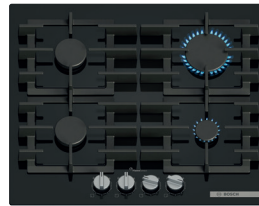

beko

New 60cm gas hob

Built-in flame safety device.
4 cooking zones.
Automatic ignition.
Black HIAW164225SB
8690842718380*

Hotpoint

New 60cm gas on glass hob

Front-mounted controls.
Cast iron support offering maximum stability.
4 Cooking zones.
Black HGS 61S BK
5054645634347*

BOSCH

60cm gas hob

FlameSelect – for precise adjustment of the flame in 9 defined power levels.
Continuous cast iron pan supports.
Flame failure safety device.
Stainless steel PCP6A5190 Series 6
4242005496006*
Black PCP6A6190 Series 6
4242005496044*