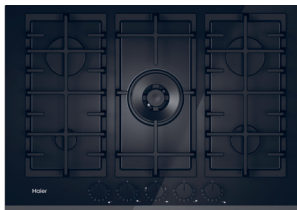

Grills in cast iron.

Stainless steel T27CIQ8N0 N70
4242004278658*

NEFF

75cm gas on glass hob

Wok burner.

FlameSelect – for precise adjustment of the flame in 9 defined power levels.

Cast iron pan supports.

Black tempered glass T27PIQ4S0
4242004284659*