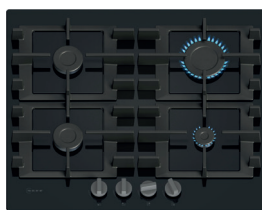

NEFF

60cm gas hob

Flame select.
Flame failure device.
Hob features: Automatic ignition, 3.5kW wok burner.
Stainless steel T26CIH8N0 N70
4242004284536*

NEFF

60cm gas on glass hob

Flame failure safety device.
Ignition via control dials.
Easy-clean.
Black T26NKP4S0
4242004284581*