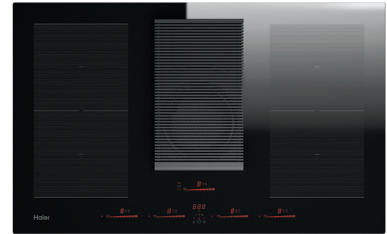

Haier

83cm full-flex venting hob

4 cooking zones with 2 bridging zones.
Extraction rate: 130m³/h – 440m³/h (Min-Max), 450m³/h (Boost).
9 power levels and boosters.
Multi-slider control operation.
Timer and pause function.
5-year warranty.
HAIH8IFMCF
8059019039121*