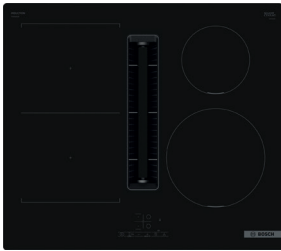

Venting hobs

Streamline your kitchen with a stylish venting hob. These innovative induction hobs come with integrated ventilation, combining two appliances in one.

BOSCH

60cm venting hob

Touch control.
4 zones.
1 x CombiZone + Ventilation.
Auto-on fan.
Frameless.
7.4kW
Includes a clean air plus odour filter and a slider for unducted recirculation.
PVS611B16E Series 4
4242005433650*