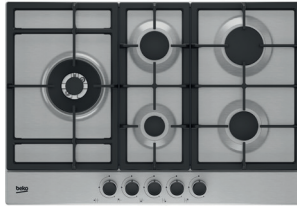

5-burner gas hobs

GoodHome

70cm gas hob with LinkSense

Pair with compatible hoods for automated extraction with LinkSense technology.

Light-up rotary controls.

Flame select control.

Black GH78GASLK
5059340445786*