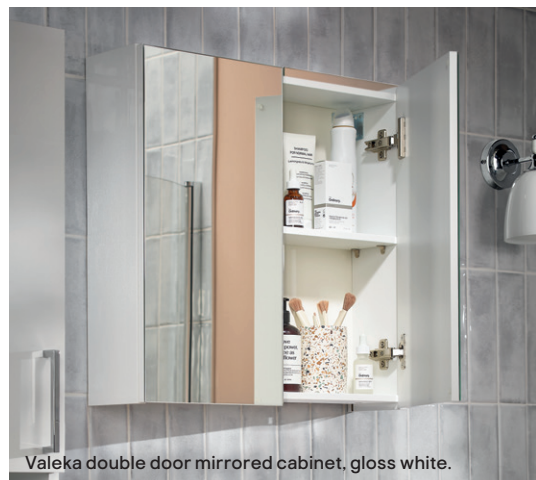

Veleka double door vanity unit and basin, single door unit and double door tall column unit, gloss white.

Veleka double door mirrored cabinet, gloss white.

Shop the full ranges on page 65 or at diy.ie