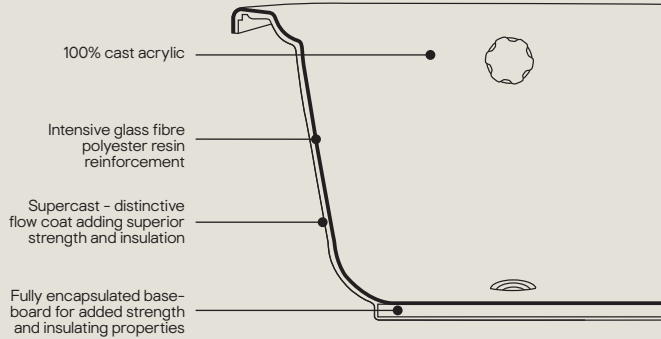

Supercast baths

Supercast is a reinforcement process for acrylic baths that adds impressive heat retention. It mirrors the durability of traditional cast iron baths for a hot soak, every time. Shop the full range at diy.ie. Home delivery only.

Features

Incredibly durable and hardwearing, supercast baths have a similar strength to cast iron baths, but with all the benefits of acrylic. Their improved insulation keeps water hotter for longer, and the high-gloss finish makes them super easy to clean.

Cooke & Lewis Arezzo supercast L1700 x W750 x H400mm. 0 tap holes. 210L. 3663602250784 **€466**. Also available:
Cooke & Lewis Sovana supercast L1700 x W750 x H385mm. 0 tap holes. 210L. 3663602250951 **€479** (other sizes available).
Cooke & Lewis Shaftesbury supercast L1700 x W700 x H545mm. 2 tap holes. 200L. 04060666 **€366** (other sizes available).

Panels for Arezzo, Sovana and Shaftesbury available separately at diy.ie