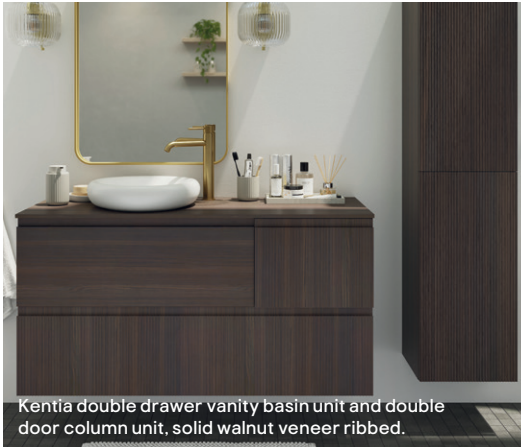

Kentia single drawer vanity basin units, solid walnut veneer.