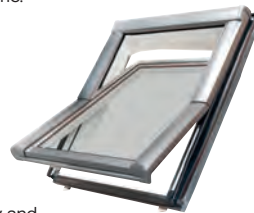

Premium centre-pivot roof window

Grey aluminium alloy and white laminated wood frame.

W540 x H780mm
3663602629085 **£199**

W780 x H980mm
3663602629016 **£249**

W780 x H1180mm
3663602629054* **£269**

W780 x H1400mm
3663602629030* **£289**

Anthracite aluminium alloy and white laminated wood frame.

W780 x H980mm
3663602629009 **£249**

W1140 x H1180mm
3663602629061 **£339**