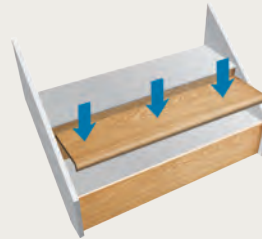

Step 2

Fit treads.