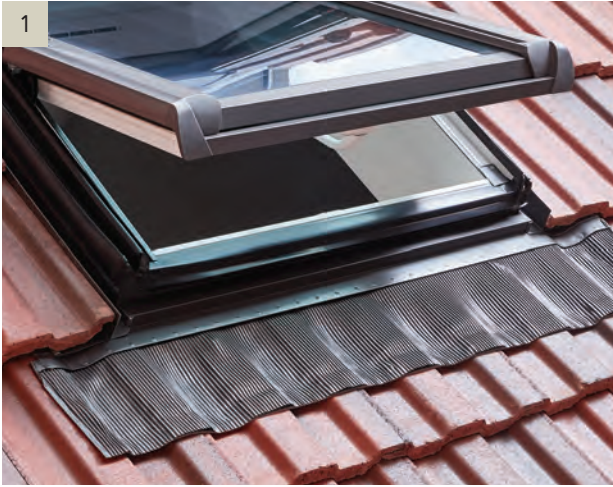

Flashings

All our roof windows require flashings (sold separately). Designed to integrate your window perfectly with your roof, flashings make sure windows are completely weathertight.

Skylight features

- Swing handle and handle mount positions help ventilation, ideal for closed attic spaces
- Integrated aluminium flashing for sound weatherproofing
- Turn limiter holds window stable when opened, preventing the skylight from slamming shut.

1. Roof window flashing

For small roof tiles.

Aluminium and lead.

W550 x H780mm
3663602628804 **£50**

W780 x H980mm

3663602628934 **£60**

W780 x H1180mm

3663602628941* **£62**

W780 x H1400mm

3663602628958* **£65**

W1140 x H1180mm

3663602628965 **£70**

2. Roof window flashing

For large roof tiles.

Aluminium and lead.

W550 x H780mm
3663602628927* **£55**

W780 x H980mm

3663602628798* **£65**

W780 x H1180mm

3663602628866* **£67**

W780 x H1400mm

3663602628873* **£70**

W1140 x H1180mm

3663602628910* **£75**

3. Roof window flashing

For slate roof tiles.

Aluminium and lead.

W550 x H780mm
3663602628859* **£50**

W780 x H980mm

3663602628811* **£60**

W780 x H1180mm

3663602628828* **£62**

W1140 x H1180mm

3663602628842* **£70**

Top-hung skylight

Anthracite aluminium alloy and wood frame.

Double-glazed with toughened safety glass.

W450 x H550mm

3663602628972 **£102**

W470 x H730mm

3663602628989* **£107**

*Home delivery only.

Selected products are available for home delivery to selected locations. Restrictions apply. Delivery charges may apply. For full details please see diy.com/customer-support/delivery or see in store for further details.