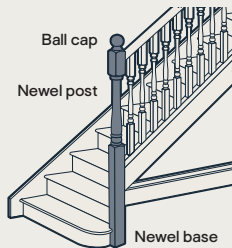

Newel posts explained

Complete newel post

A great all-in-one solution, complete with a newel base, post and ball newel cap. Stop-chamfered newel posts and caps are sold separately.