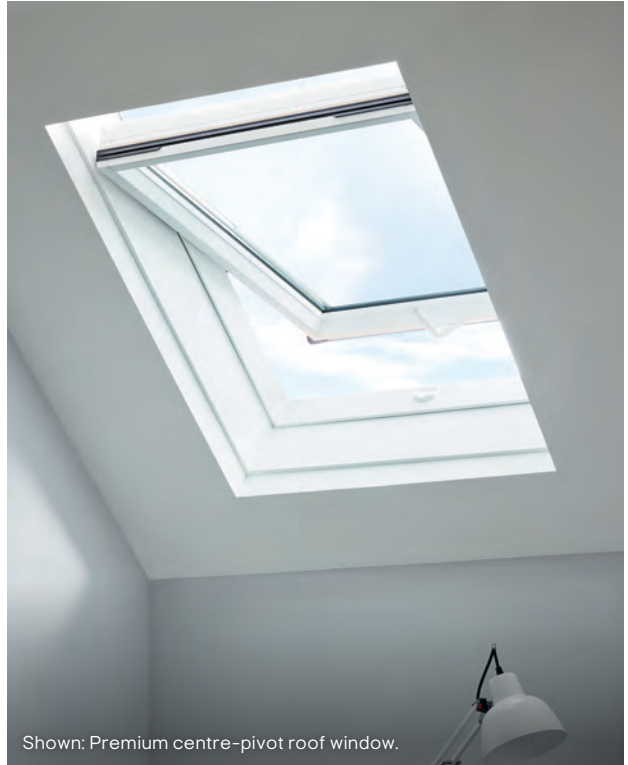

Shown: Premium centre-pivot roof window.

Roof window features

- Aluminium alloy and wood frame
- Double-glazed with toughened safety glass
- Vapour barrier and pre-fitted insulation bloc provide high thermal insulation
- Adjustable ventilation system
- Thermally efficient with low 1.3 U-value
- Manual opening
- Requires roof window flashing.

Standard centre-pivot roof window

Grey aluminium alloy and varnished wood frame.

W780 x H980mm
3663602628996 **£179**

W780 x H1180mm
3663602629047* **£219**

W780 x H1400mm
3663602629023* **£249**

W1140 x H1180mm
3663602628880 **£299**

Anthracite aluminium alloy and varnished wood frame.

W540 x H780mm
3663602629078 **£159**