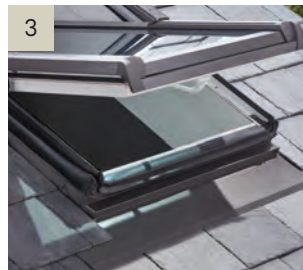

Flashings

All our roof windows require flashings (sold separately). Designed to integrate your window perfectly with your roof, flashings make sure windows are completely weathertight.

Skylight features

- Swing handle and handle mount positions help ventilation, ideal for closed attic spaces
- Integrated aluminium flashing for sound weatherproofing
- Turn limiter holds window stable when opened, preventing the skylight from slamming shut.

1. Roof window flashing

For small roof tiles.

Aluminium and lead.

W550 x H780mm
3663602628804 **£50**

W780 x H980mm

3663602628934 **£60**

W780 x H1180mm

3663602628941* **£62**

W780 x H1400mm

3663602628958* **£65**

W1140 x H1180mm

3663602628965 **£70**

2. Roof window flashing

For large roof tiles.

Aluminium and lead.

W550 x H780mm
3663602628927* **£55**

W780 x H980mm

3663602628798* **£65**

W780 x H1180mm

3663602628866* **£67**

W780 x H1400mm

3663602628873* **£70**

W1140 x H1180mm

3663602628910* **£75**

3. Roof window flashing

For slate roof tiles.

Aluminium and lead.

W550 x H780mm
3663602628859* **£50**

W780 x H980mm

3663602628811* **£60**

W780 x H1180mm

3663602628828* **£62**

W1140 x H1180mm

3663602628842* **£70**

Top-hung skylight

Anthracite aluminium alloy and wood frame.

Double-glazed with toughened safety glass.

W450 x H550mm

3663602628972 **£102**

W470 x H730mm

3663602628989* **£107**

*Home delivery only.

Selected products are available for home delivery to selected locations. Restrictions apply. Delivery charges may apply. For full details please see diy.com/customer-support/delivery or see in store for further details.