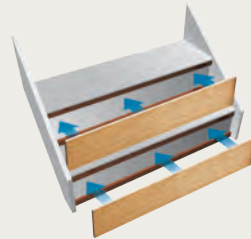

Features

- Fully finished real oak veneer with four coats of lacquer
- Smooth engineered finish designed to really make your staircase stand out
- Easy to install - cut to size, remove the adhesive paper and gently iron onto your existing staircase
- Made from responsibly sourced timber
- A perfect complement to our range of stair parts.

How to install stair flooring

Start by measuring your steps and cutting the packing strips, treads and risers down to size. Glue and screw the packing strips to the existing risers, then glue the new risers to the packing strips. Finally, glue the new treads to the existing treads, ensuring the lip and recess fit together snugly.

Step 1

Fit packers and risers.