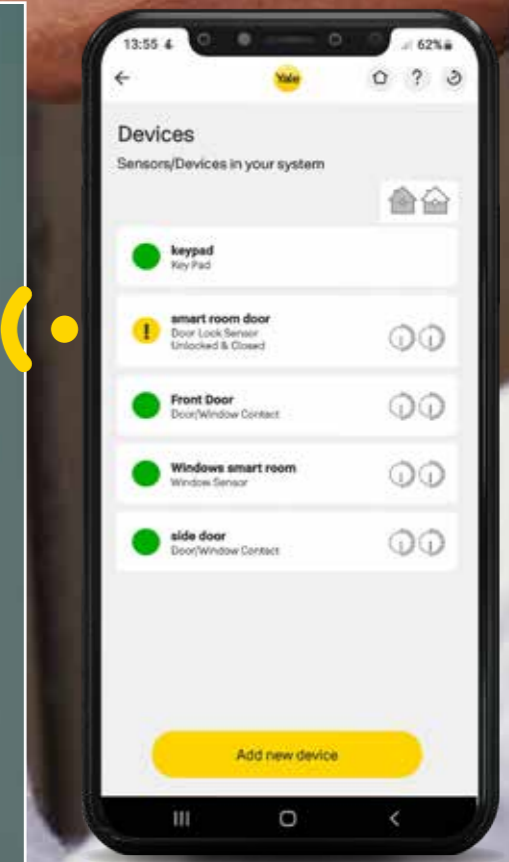

Upgrade to SensCheck