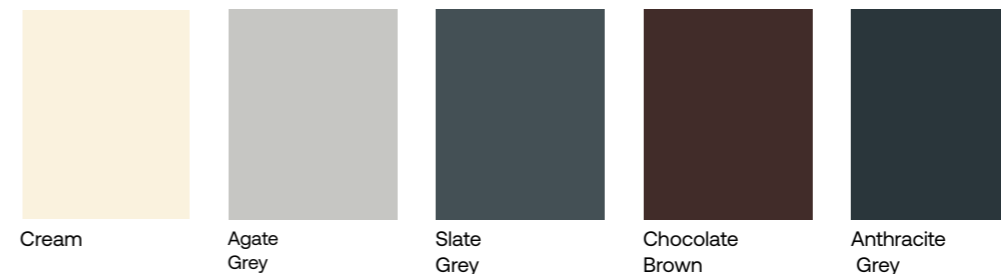

Made to Order