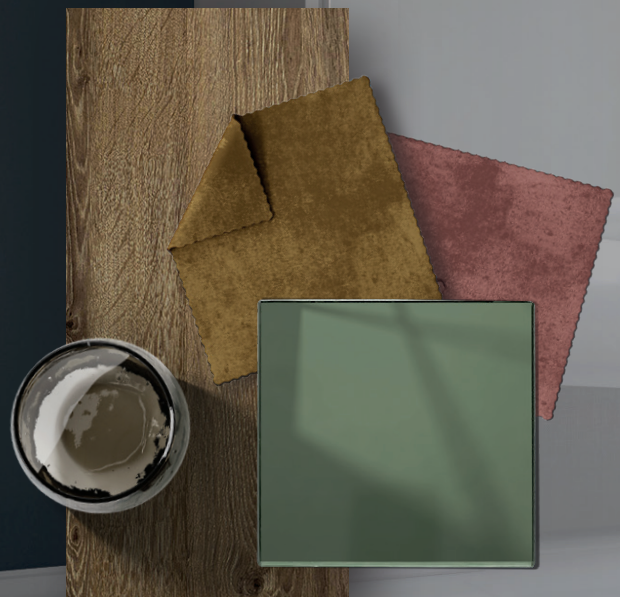

spacepro
HOME

A DESIGN FOR EVERY HOME

One of the largest pieces of furniture in the bedroom should not only fit in size, but in style! Scan the QR code to visualise your wardrobe today.

spacepro.uk

A COLOUR FOR EVERY STYLE

We have a colour to suit every style. Order your favourite samples today to try at home, from spacepro.uk.