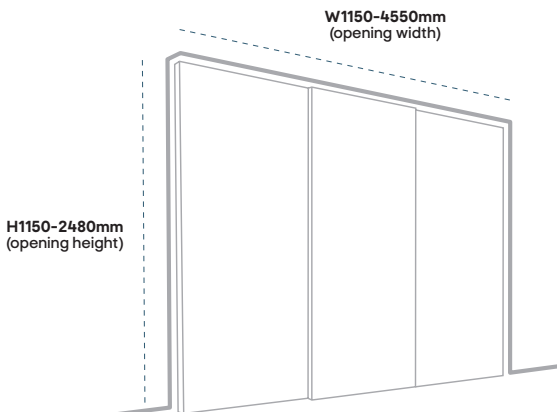

Choose your size

How to order

Order your made-to-measure wardrobe doors at diy.ie or ask in store.

Design	Size	Code	Price
Single panel	550 - 900mm	5055332151918	€477
	901 - 1200mm	5055332151925	€610
3 panel	550 - 900mm	5055332151932	€560
	901 - 1200mm	5055332151949	€700

Shown: Shaker single panel 4 door made-to-measure wardrobe, grey mirror.

Good to know

Made-to-measure is the perfect solution for awkward spaces common with loft conversions. Our wardrobes fit ceilings as tall as 2480mm and loft spaces as low as 1100mm. Interior storage is available separately. See page 56 for options.