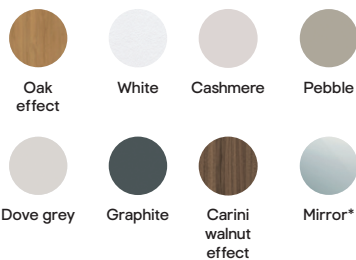

Frame and panel colour options