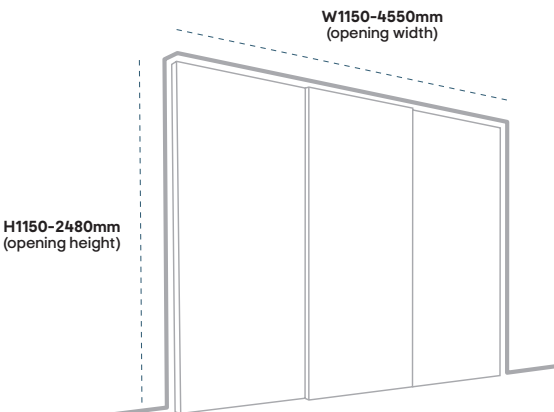

Choose your size

How to order

Order your made-to-measure wardrobe doors at diy.ie or ask in store.

Design	Size	Code	Price
Single panel	550 - 900mm	5055332162754	€510
	901 - 1220mm	5055332162778	€570
Finline	550 - 900mm	5055332171879	€660
	901 - 1220mm	5055332171886	€760
3 panel	550 - 900mm	5055332171879	€660
	901 - 1220mm	5055332171886	€760
4 panel	550 - 900mm	5055332162761	€570
	901 - 1220mm	5055332162785	€620