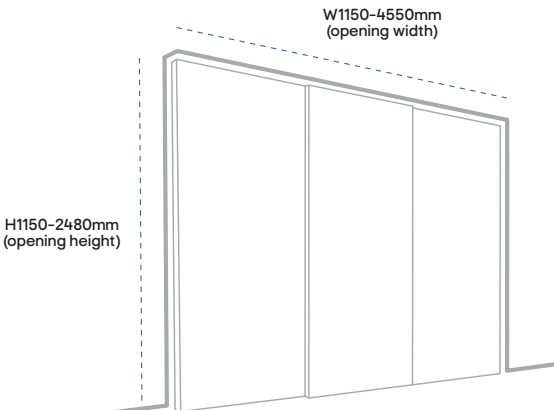

Minimalist made-to-measure

Choose your design

2 panel

Made-to-measure features

- Available in an extended range of glass and mirror panels
- Includes colour matched tracksets
- Soft close fitted as standard
- Available on a double or triple track, see page 50
- Use the online visualiser tool to see different frames and panels in position. Scan the QR code or visit spacepro.uk

Choose your colour

Mirror and glass

Frame

Choose your size

How to order

Order your made-to-measure wardrobe doors at diy.ie or ask in store.

Design	Size	Code	Price
2 Panel	550 - 900mm	5055332157224	€610
	901 - 1200mm	5055332157231	€690

Shown: Minimalist 2 panel 4 door made-to-measure wardrobe, dark blue glass.

Good to know

Made-to-measure is the perfect solution for awkward spaces common with loft conversions. Our wardrobes fit ceilings as tall as 2480mm and loft spaces as low as 1100mm. Interior storage is available separately. See page 56 for options.