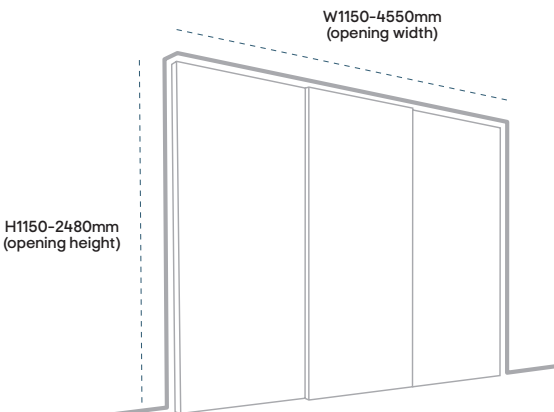

Choose your colour

Mirror and glass

Panel and wood effect

Frame

Choose your size

How to order

Order your made-to-measure wardrobe doors at diy.ie or ask in store.

Design	Size	Code	Price
Single panel	550 - 900mm	5055332170384	€860
	901 - 1200mm	5055332170421	€960
Offset 2 panel	550 - 900mm	5055332170391	€930
	901 - 1200mm	5055332170438	€1050
3 panel	550 - 900mm	5055332170407	€1000
	901 - 1200mm	5055332170445	€1100
4 panel	550 - 900mm	5055332170414	€990
	901 - 1200mm	5055332170452	€1100