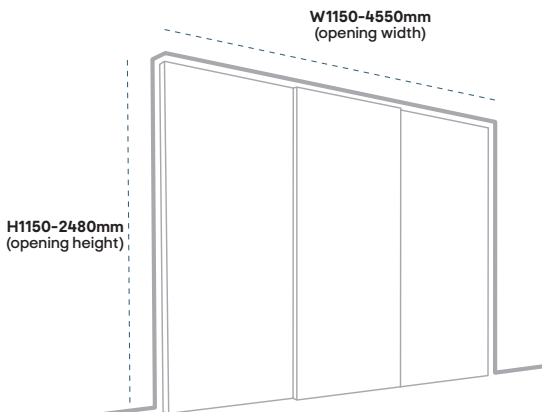

Choose your size

How to order

Order your made-to-measure wardrobe doors at diy.ie or ask in store.

Design	Size	Code	Price
Single panel	550 - 900mm	5055332151918	€477
	901 - 1200mm	5055332151925	€610
3 panel	550 - 900mm	5055332151932	€560
	901 - 1200mm	5055332151949	€700