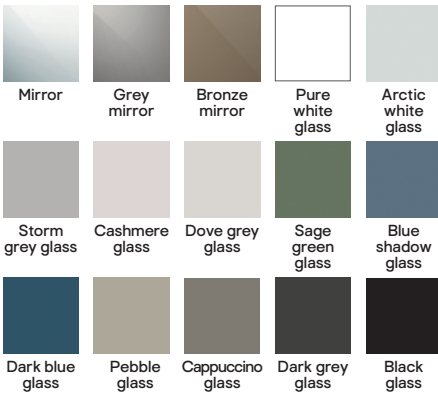

Choose your colour

Mirror and glass

Panel and wood effect

Frame

All frames are colour matched to your panel or wood effect choice.* Additional frame colours include silver and nickel.

Choose your size

How to order