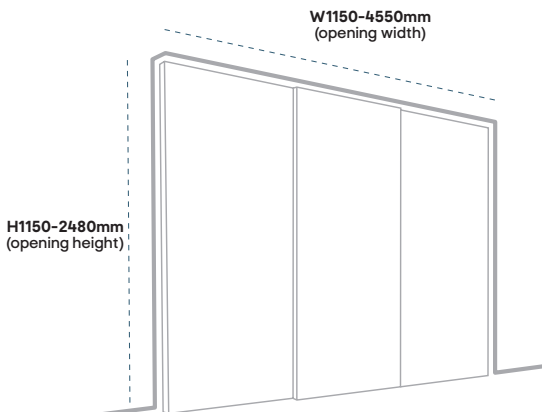

Choose your size

How to order

Order your made-to-measure wardrobe doors at diy.ie or ask in store.

Design	Size	Code	Price
Single panel	550 - 900mm	5055332162754	€510
	901 - 1220mm	5055332162778	€570
Finline	550 - 900mm	5055332171879	€660
	901 - 1220mm	5055332171886	€760
3 panel	550 - 900mm	5055332171879	€660
	901 - 1220mm	5055332171886	€760
4 panel	550 - 900mm	5055332162761	€570
	901 - 1220mm	5055332162785	€620