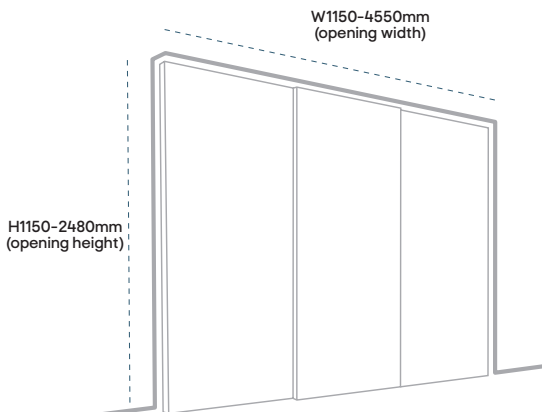

Choose your colour

Mirror and glass

Panel and wood effect

Frame

Choose your size

How to order

Order your made-to-measure wardrobe doors at diy.ie or ask in store.

Design	Size	Code	Price
Single panel	550 - 900mm	5055332170384	€860
	901 - 1200mm	5055332170421	€960
Offset 2 panel	550 - 900mm	5055332170391	€930
	901 - 1200mm	5055332170438	€1050
3 panel	550 - 900mm	5055332170407	€1000
	901 - 1200mm	5055332170445	€1100
4 panel	550 - 900mm	5055332170414	€990
	901 - 1200mm	5055332170452	€1100