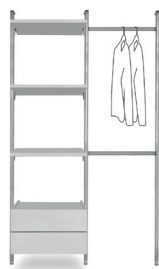

Shown: Relax modular storage - kit 4.

Relax modular storage - kit 2
W1185 x H2280 x D500mm
Includes 2 x floor-to-wall stanchions, 2 x hanger bars, 3 x small shelves and 1 x drawer unit.
5055332154889
€570