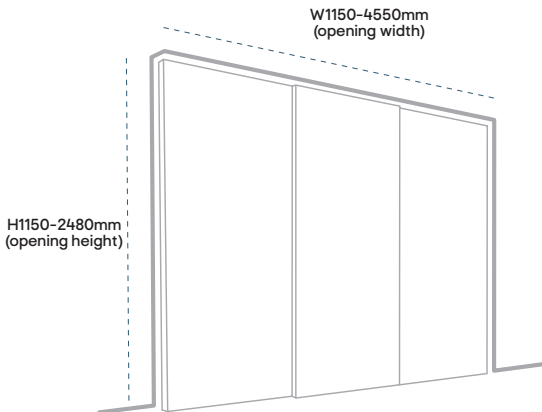

Minimalist made-to-measure

Choose your design

2 panel

Made-to-measure features

- Available in an extended range of glass and mirror panels
- Includes colour matched tracksets
- Soft close fitted as standard
- Available on a double or triple track, see page 64
- Use the online visualiser tool to see different frames and panels in position. Scan the QR code or visit spacepro.uk

Choose your colour

Mirror and glass

Frame

Choose your size

How to order

Order your made-to-measure wardrobe doors at diy.ie or ask in store.

Design	Size	Code	Price
2 Panel	550 - 900mm	5055332157224	€610
	901 - 1200mm	5055332157231	€690

Shown: Minimalist 2 panel 4 door made-to-measure wardrobe, dark blue glass.

Good to know

Made-to-measure is the perfect solution for awkward spaces common with loft conversions.

Our wardrobes fit ceilings as tall as 2500mm and loft spaces as low as 1100mm.