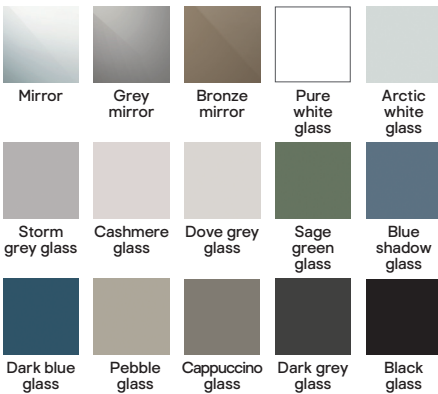

Choose your colour

Mirror and glass

Panel and wood effect

Frame

Frames are colour matched to your panel or wood effect choice. For mirror and glass panels, you can choose from any of the panel or wood effect finishes for your frame.