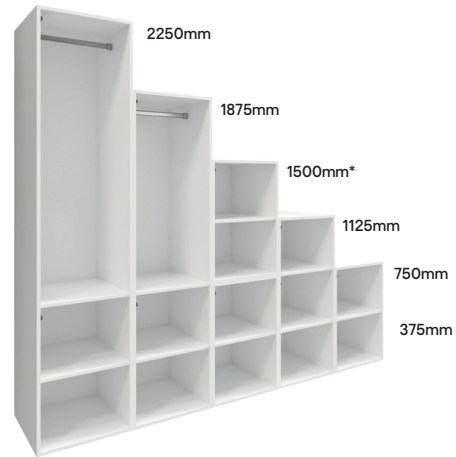

Atomia cabinets, shelves and internal drawers are available in three colours. Drawers, fixed doors and sliding doors are available in an extended range of colours and finishes. See page 32 for fixed doors and page 34 for sliding doors.

Planning your GoodHome Atomia storage

Atomia cabinets form the building blocks of your new storage. Cabinets come in five heights (each one a multiple of 375mm), three depths and four widths.

Once you've measured your space, start by finding the depth that works for you. Then choose the width and height of the cabinets according to what you want to store.

Atomia cabinets can be wall mounted or freestanding, with or without adjustable feet. When adding feet, always remember to include this in any measurements.

3 depths

4 widths

5 heights

*1500mm cabinet created from 2 x 750mm cabinets.

Products shown are only available for home delivery. Restrictions apply. Delivery charges may apply. For full details please see [diyie/customer-support/delivery](#) or see in store for further details.