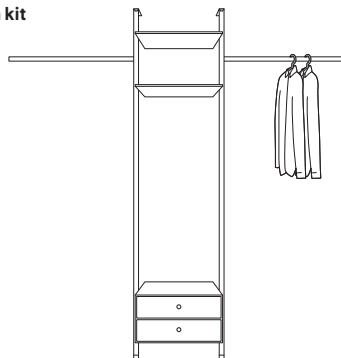

Also available:

Shelf brackets

Pack of two
5055332121614 **€13**

Drawer brackets

Pack of two
5055332121775 **€13**

Aura modular storage system kit

W3200 x H2700 x D500mm
Opening width 2-3.2m
Includes 2 x telescopic posts,
2 x telescopic hanger bar
rails, 1 x single 2 drawer kit
with brackets, 2 x small single
shelves with brackets, fixings
and fitting instructions.
Compatible with other
components from the Aura
modular storage range.
White
5055332113596 **€317**