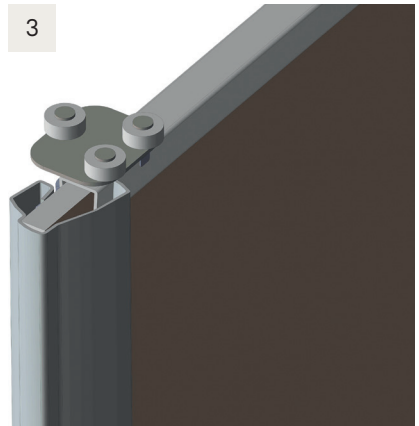

Sliding door kit accessories

From opening height reducers for high ceilings to angled brackets for sloped spaces, find the accessories that'll make your sliding doors the perfect fit.

1. Opening height reducer

Ideal for high ceilings.

Reduces gaps between 127-450mm.

3663602801627

€21

2. Angled ceiling bracket

Pack of two

Allows top track to fit any angled ceiling between 30-90° – ideal for fitting doors into attic spaces.

Allow a 25-45mm overlap for each door.

3663602801610

€16

3. Blizz guide wheels

Replacement set of top and bottom guide wheels for Blizz sliding door kits.

3663602801641

€21