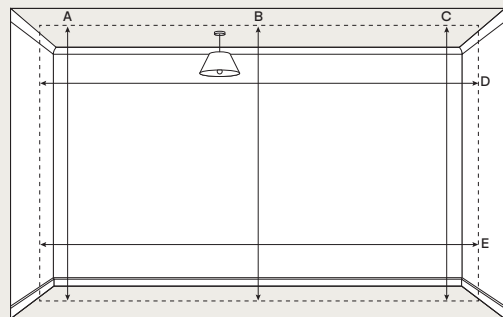

Bespoke made to measure

With an extended range of styles, colours and finishes, our made-to-measure sliding doors can be customised to suit your space, ensuring a perfect fit.

How it works

Our made-to-measure sliding doors are built to suit your space, using the measurements you provide. They can be designed to fit any opening between 1200–2480mm in height and 1100–4550mm in width.

Start by measuring the lengths marked A–E on the diagram. We recommend taking these measurements from 620mm from the back wall to allow space for your storage system. All doors and tracks are manufactured to the smallest measurements, ensuring a perfect fit.