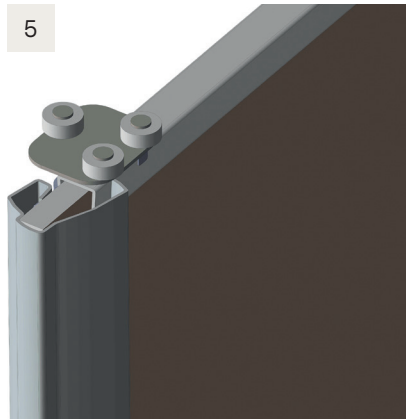

1. Angled ceiling bracket

Pack of two
Allows top track to fit any angled ceiling between 30-90° – ideal for fitting doors into attic spaces.
Allow a 25-45mm overlap for each door.
White
3663602801610
€16

2. Lateral seal

Pack of two
2.75m each
Binds the space between wall and door.
White
3663602801665
Grey
3663602801672
€16

3. Opening height reducer

Ideal for high ceilings.
Reduces gaps between 127-450mm.
3663602801627
€21

4. Valla soft-close mechanism

Pack of two
Clips onto Valla sliding doors.
No drilling required.
3663602801634
€40

5. Valla guide wheels

Replacement set of top and bottom guide wheels for Valla sliding doors.
3663602801658
€21

6. Anti-dust brush seal

2.75m
Binds the space between two doors.
3663602801689
€15

Good to know

Sliding doors need tracks to smoothly glide open and shut. Find a trackset compatible with your chosen doors and wardrobe space, available in a choice of three colours.

*Home delivery only.

Selected products are available for home delivery. Restrictions apply. Delivery charges may apply. For full details please see diyie/customer-support/delivery or see in store for further details.