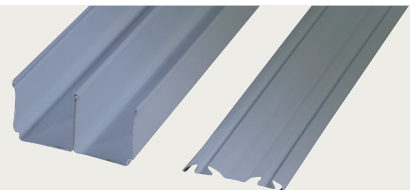

Good to know

Sliding doors need tracks to smoothly glide open and shut. Find a trackset compatible with your chosen doors and wardrobe space, available in a choice of three colours.