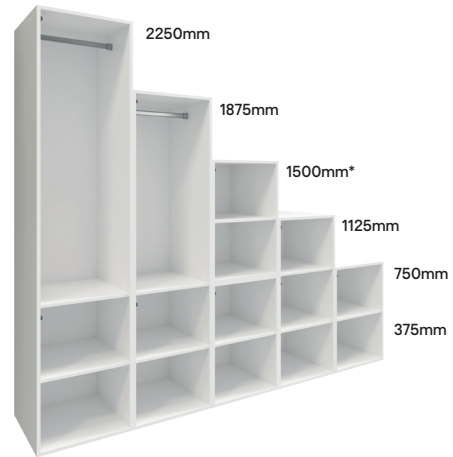

Colour options

Atomia cabinets, shelves and internal drawers are available in three colours. Drawers, fixed doors and sliding doors are available in an extended range of colours and finishes. See page 33 for fixed doors and page 34 for sliding doors.

Planning your GoodHome Atomia storage

Atomia cabinets form the building blocks of your new storage. Cabinets come in five heights (each one a multiple of 375mm), three depths and four widths.

Once you've measured your space, start by finding the depth that works for you. Then choose the width and height of the cabinets according to what you want to store.

Atomia cabinets can be wall mounted or freestanding, with or without adjustable feet. When adding feet, always remember to include this in any measurements.

3 depths

350mm

450mm

580mm

4 widths

375mm
Not available in 375mm height.

500mm

750mm

1000mm

5 heights

375mm
Not available in 375mm width.

750mm

1125mm

1875mm

2250mm

*1500mm cabinet created from 2 x 750mm cabinets.

Products shown are only available for home delivery. Restrictions apply. Delivery charges may apply. For full details please see [diyie/customer-support/delivery](#) or see in store for further details.