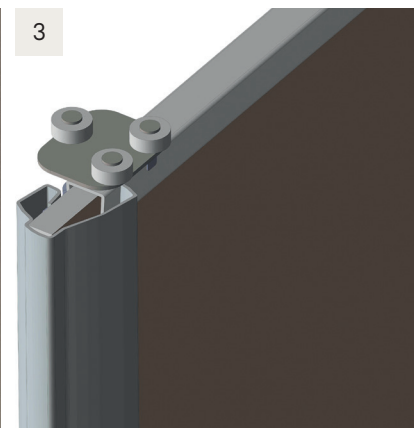

Sliding door kit accessories

From opening height reducers for high ceilings to angled brackets for sloped spaces, find the accessories that'll make your sliding doors the perfect fit.

1. Opening height reducer

Ideal for high ceilings.

Reduces gaps between 127-450mm.

3663602801627

£16

2. Angled ceiling bracket

Pack of two

Allows top track to fit any angled ceiling between 30-90° – ideal for fitting doors into attic spaces.

Allow a 25-45mm overlap for each door.

3663602801610

£12

3. Blizz guide wheels

Replacement set of top and bottom guide wheels for Blizz sliding door kits.

3663602801641

£16