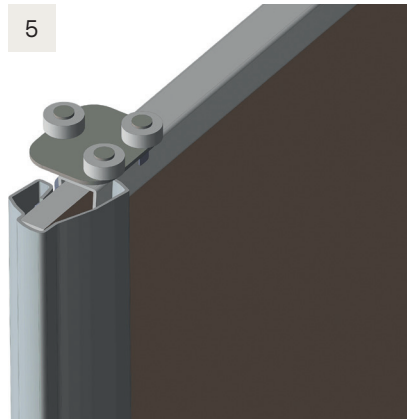

1. Angled ceiling bracket

Pack of two
Allows top track to fit any angled ceiling between 30-90° – ideal for fitting doors into attic spaces.
Allow a 25-45mm overlap for each door.
White
3663602801610
£12

2. Lateral seal

Pack of two
2.75m each
Binds the space between wall and door.
White
3663602801665
Grey
3663602801672
£12

3. Opening height reducer

Ideal for high ceilings.
Reduces gaps between 127-450mm.
3663602801627
£16

4. Valla soft-close mechanism

Pack of two
Clips onto Valla sliding doors.
No drilling required.
3663602801634
£30

5. Valla guide wheels

Replacement set of top and bottom guide wheels for Valla sliding doors.
3663602801658
£16

6. Anti-dust brush seal

2.75m
Binds the space between two doors.
3663602801689
£11

Good to know

Sliding doors need tracks to smoothly glide open and shut. Find a trackset compatible with your chosen doors and wardrobe space, available in a choice of three colours.

*Home delivery only.

Selected products are available for home delivery to selected locations. Restrictions apply. Delivery charges may apply. For full details please see diy.com/customer-support/delivery or see in store for further details.