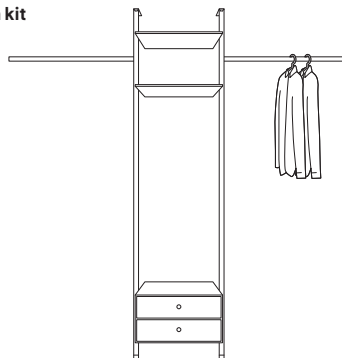

Good to know

Spacepro modular storage systems can be used as standalone storage or paired with our sliding doors. See pages 43-67.