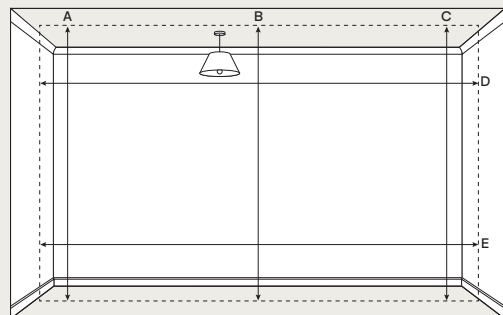

Bespoke made to measure

With an extended range of styles, colours and finishes, our made-to-measure sliding doors can be customised to suit your space, ensuring a perfect fit.

How it works

Our made-to-measure sliding doors are built to suit your space, using the measurements you provide. They can be designed to fit any opening between 1200-2480mm in height and 1100-4550mm in width.

Start by measuring the lengths marked A-E on the diagram. We recommend taking these measurements from 620mm from the back wall to allow space for your storage system. All doors and tracks are manufactured to the smallest measurements, ensuring a perfect fit.