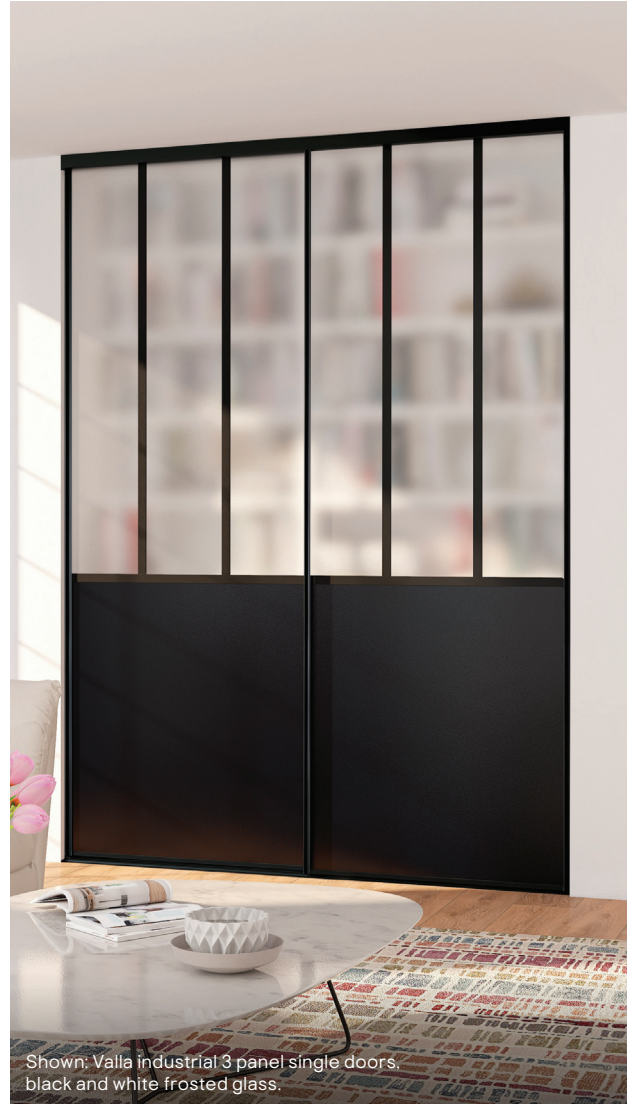

Valla industrial single doors

Create a focal point in your space with these industrial-style doors, featuring a half-glazed design that bounces light around the room. Available in a choice of two or three-panel designs.*

Valla industrial 2 panel single door	Door width 608mm		
	Opening height 2260mm		
Black and white frosted glass panels, black frame	3663602460039	£124	
Valla industrial 3 panel single door	Door width 760mm	Door width 908mm	
	Opening height 2260mm	Opening height 2260mm	
Black and white frosted glass panels, black frame	3663602460046	£148	3663602460053 £160

Black and white frosted glass

Tracksets sold separately, see page 46.

Products shown are only available for home delivery. Selected locations only. Restrictions apply. Delivery charges may apply. For full details please see diy.com/customer-support/delivery or see in store for further details.