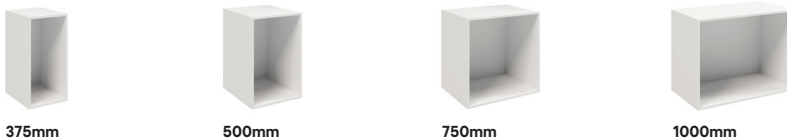

4 widths

375mm
Not available in 375mm height.