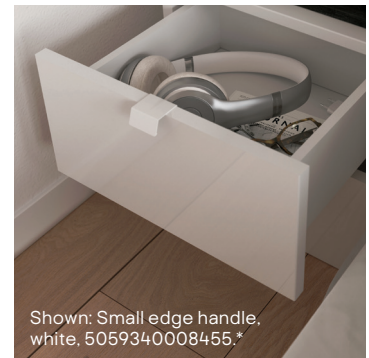

4. Find your finishing touches

Handles

Edge handles (pack of two)

Small L37mm		£6
White	5059340008455*	
Brushed matt grey	5059340008462*	
Matt black	5059340008479*