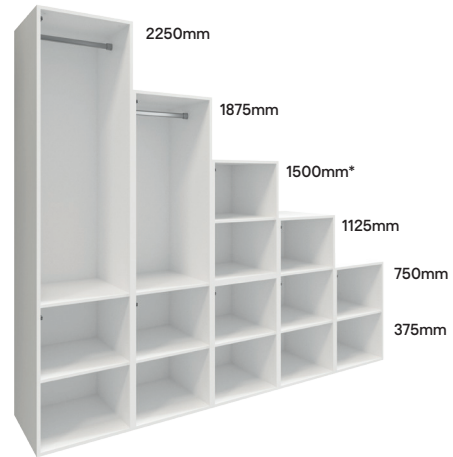

Colour options

Atomia cabinets, shelves and internal drawers are available in three colours. Drawers, fixed doors and sliding doors are available in an extended range of colours and finishes. See page 33 for fixed doors and page 34 for sliding doors.

Planning your GoodHome Atomia storage

Atomia cabinets form the building blocks of your new storage. Cabinets come in five heights (each one a multiple of 375mm), three depths and four widths.

Once you've measured your space, start by finding the depth that works for you. Then choose the width and height of the cabinets according to what you want to store.

Atomia cabinets can be wall mounted or freestanding, with or without adjustable feet. When adding feet, always remember to include this in any measurements.