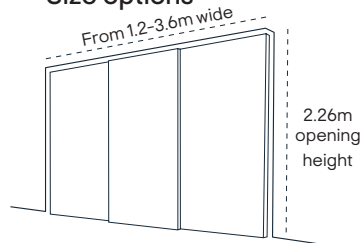

Fixed size frame and panel options

Door designs

3 panel

Size options

Shown: 3 x white framed 3 panel mirrored doors

3 x 3 panel shaker mirrored doors

Tracksets included

	Door width 610mm Opening space H2260 x W1680mm		Door width 762mm Opening space H2260 x W2136mm		Door width 914mm Opening space H2260 x W2592mm	
3 x white framed 3 panel mirrored doors	5055332161924	€572	5055332161931	€599	5055332161948	€625
3 x dove grey 3 panel mirrored doors	5055332161955	€585	5055332161962	€612	5055332161979	€645
3 x stone grey 3 panel mirrored doors	5055332161986	€585	5055332161993	€612	5055332162006	€645
3 x cashmere 3 panel mirrored doors	5055332162013	€585	5055332162020	€612	5055332162037	€645