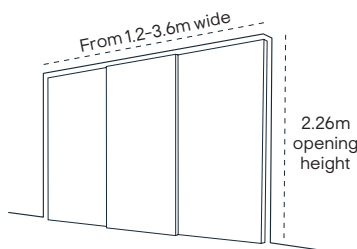

Single panel

Size options

3 door kits

Mirrored and single panel doors.
Includes colour-matched trackset.

Opening space

H2260mm x W2692mm
Door width 914mm

Silver frame, mirrored	5055332127326	€505
Black frame, black glass	5055332127265	€505
Black frame, mirrored	5055332127302	€505
White frame, mirrored	5055332127319	€505
White frame, arctic white glass	5055332127272	€505