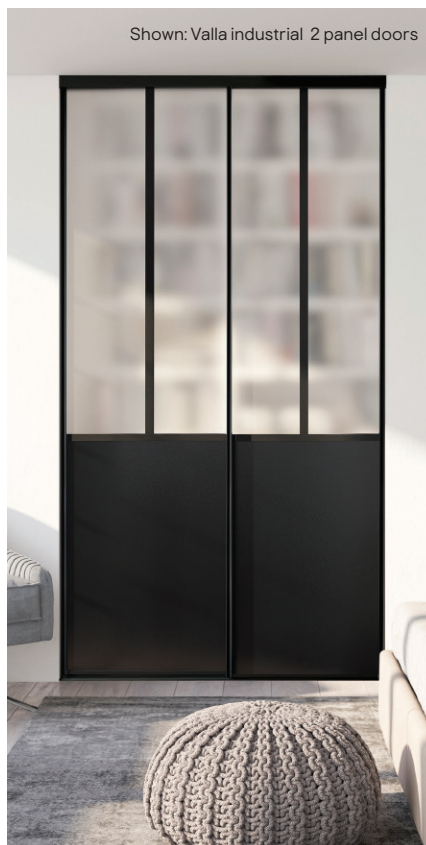

Valla industrial doors

Complement your wardrobe or storage space with these industrial-style doors to create a real focal point. The half glazed design means they bounce light around the room too.

2 panel W608mm		3 panel W760mm		3 panel W908mm	
Opening height H2260		Opening height H2260		Opening height H2260	
3663602460039	€26	3663602460046	€140	3663602460053	€153