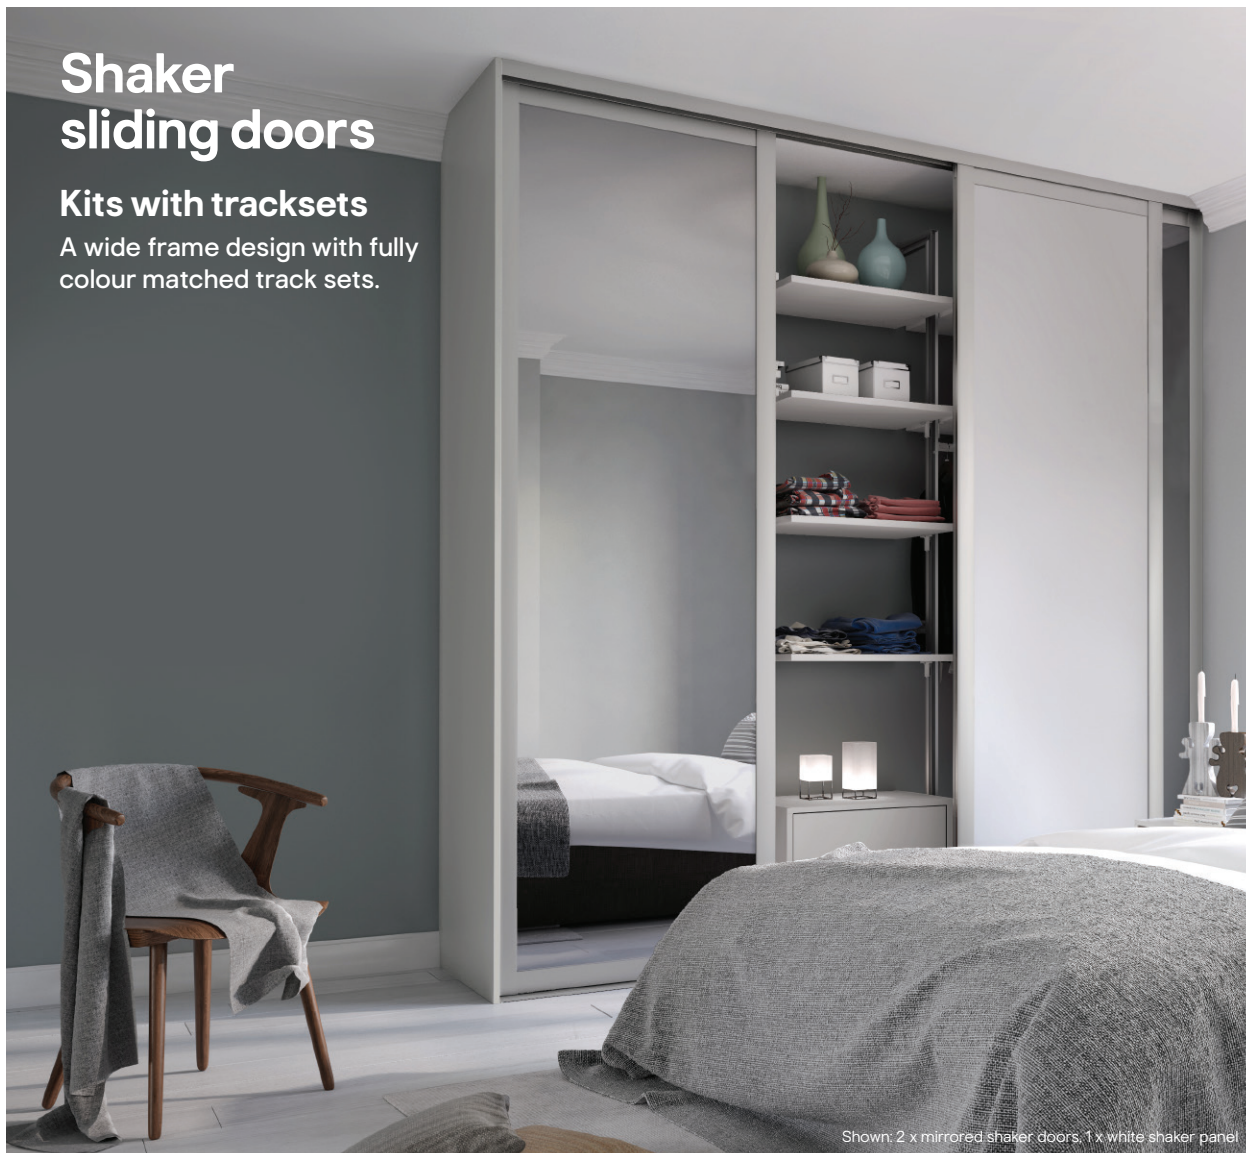

Shaker sliding doors

Kits with tracksets

A wide frame design with fully colour matched track sets.

Shown: 2 x mirrored shaker doors, 1 x white shaker panel