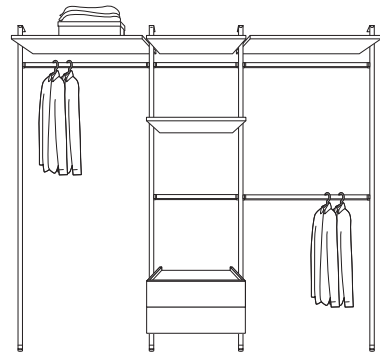

Opening 2.5–2.75m wide*
Satin silver effect 5055332154933

€618