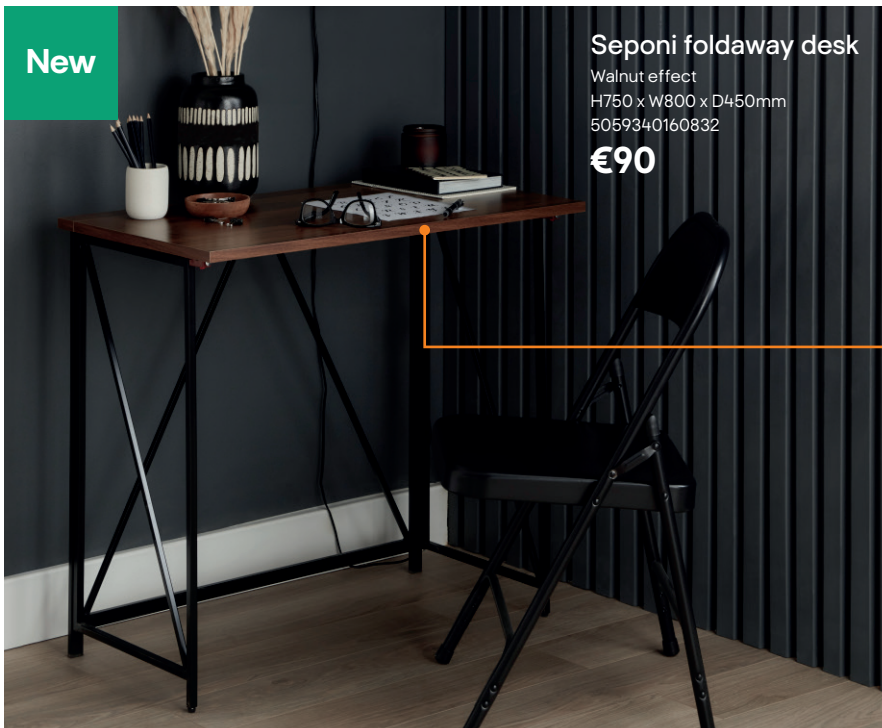

€160

New

Mondovi compact desk

Oak effect
H750 x W800 x D450mm
5059340160825

€60

New

Seponi foldaway desk

Walnut effect
H750 x W800 x D450mm
5059340160832