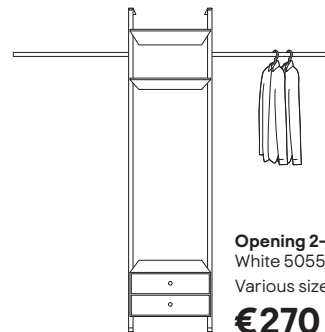

Opening 2-3.2m wide
White 5055332113596
Various sizes available

€270

The Aura system is adjustable from 2.1-2.7m in height.