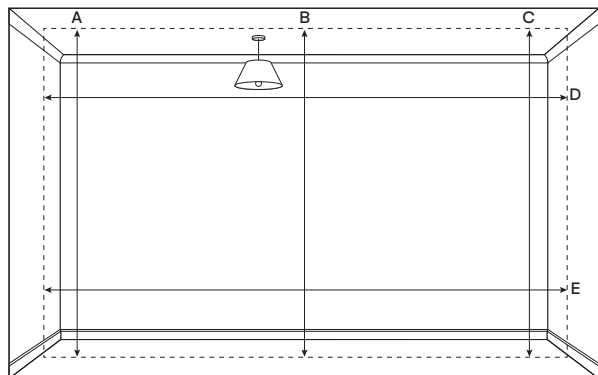

Made-to-measure explained

Made-to-measure sliding doors can be designed to fit any opening space from 1200-2480mm high and 1100-4550mm wide. We recommend measuring your opening space, height and depth marked A-E on the right. It's best to take these measurements from 620mm from the back wall to allow space for your storage system.