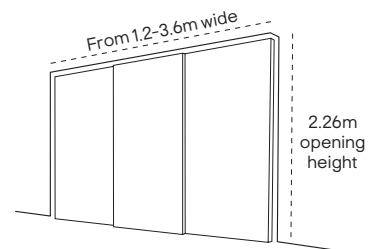

Size options

Frame options

See Spacepro internal storage on pages 89-91.