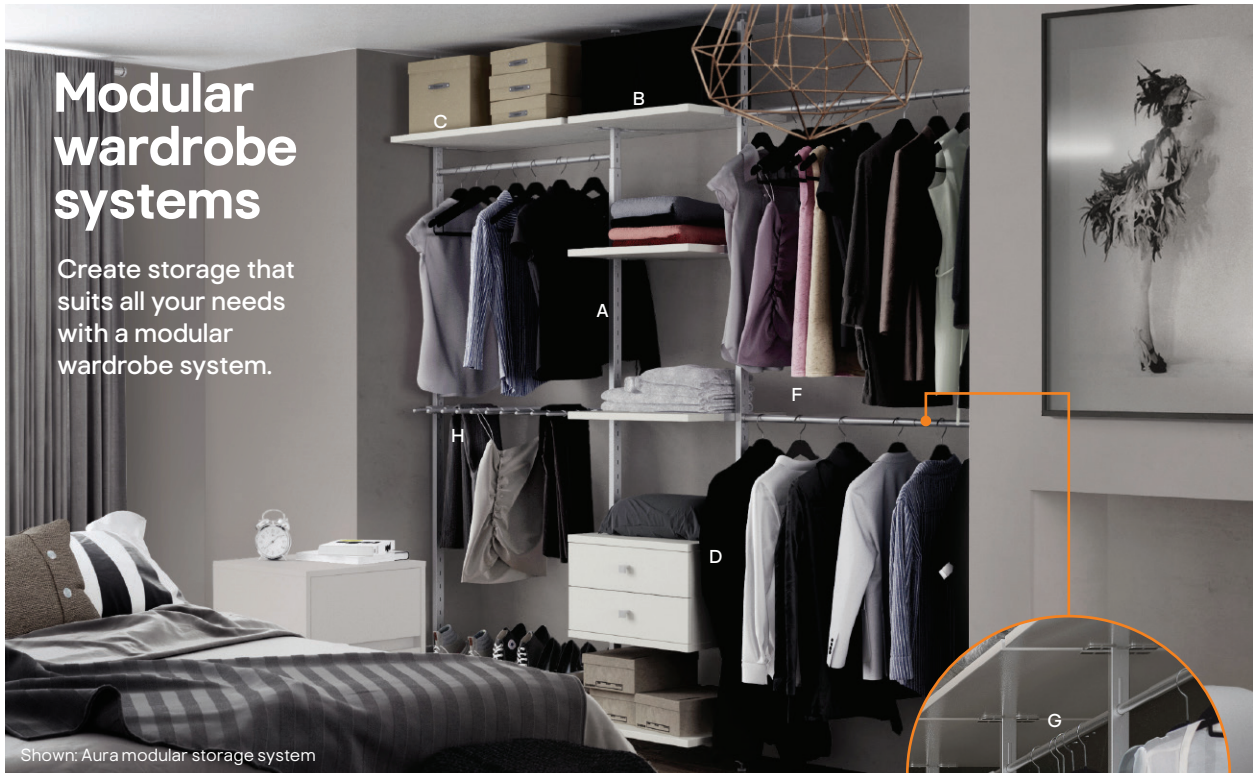

Storage solutions

space-pro®

Dressing kits and storage cubes. It's these clever storage solutions that make organising your space a little more enjoyable.

Modular wardrobe systems

Create storage that suits all your needs with a modular wardrobe system.

Shown: Aura modular storage system

Aura modular storage

The Aura storage systems fit floor to ceiling using a simple slot system, allowing you to position components every 50mm.

A
Telescopic post
Silver effect
H2110-2700mm
5055332121638

€56

B
Small single shelf
H25 x W550 x D500mm
White 5055332121737
Oak effect 5055332121706

€23

C
Large single shelf
H25 x W900 x D500mm
White 5055332121737
Oak effect 5055332121720

€28

D
Small 2 drawer kit
H350 x W550 x D500mm
White 5055332121690
Oak effect 5055332121683

€120

E (not shown)
Double drawer kit
H350 x W900 x D500mm
White 5055332121676
Oak effect 5055332121669

€126

F
Telescopic hanger bar rail
Silver effect
W720-1300mm
5055332121621

€15^{.30}

G
Fixed hanger bar rail
Silver effect
W550mm
5055332121782

€13

H
Trouser rack
Silver effect
H25 x W900 x D500mm
5055332121645

€43