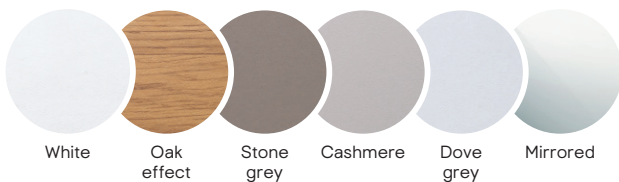

Fixed size frame and panel options

Door designs