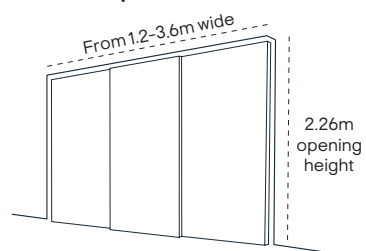

Size options

Matching end panels are available separately, see page 81.

Shown: 1 x shaker mirrored door and 2 x shaker door kits in stone grey

3 x shaker mirrored doors

Tracksets included

	Door width 610mm Opening space H2260 x W1680mm	Door width 762mm Opening space H2260 x W2136mm	Door width 914mm Opening space H2260 x W2592mm
3 x white mirrored doors	5055332152106 €479	5055332152113 €505	5055332152120 €539
3 x oak-effect mirrored doors	5055332126541 €479	5055332126602 €505	5055332126664 €539
3 x stone grey mirrored doors	5055332152281 €492	5055332152298 €519	5055332152304 €552
3 x cashmere mirrored doors	5055332152199 €492	5055332152205 €519	5055332152212 €552
3 x dove grey mirrored doors	5055332158474 €492	5055332158481 €519	5055332158498 €552