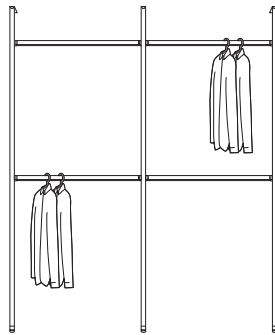

Opening 1–2.5m wide*
Satin silver effect 5055332154902

€299