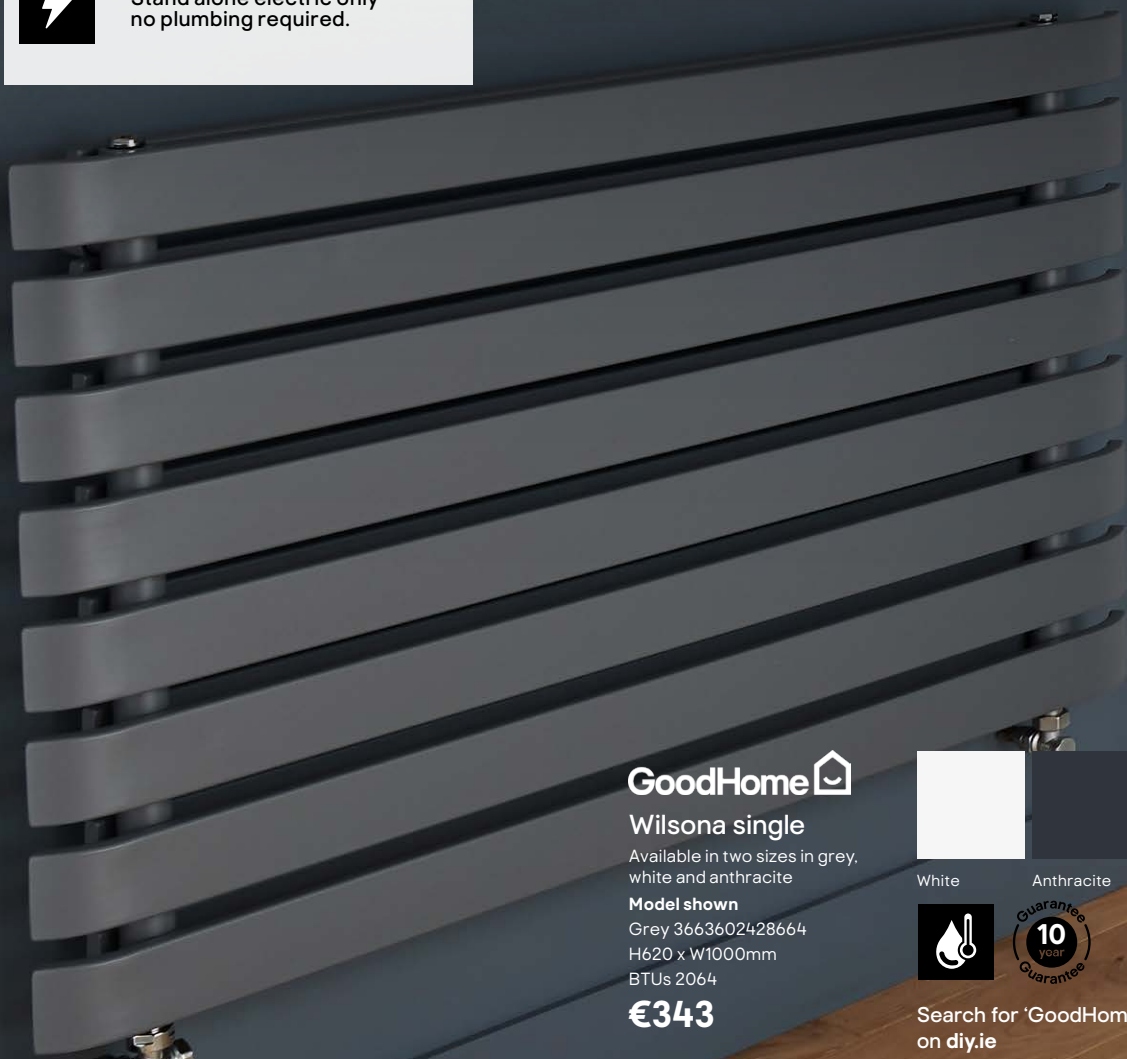

Suitable for hot water central heating systems.

Stand alone electric only - no plumbing required.

GoodHome 

Wilsona single

Available in two sizes in grey, white and anthracite

Model shown

Grey 3663602428664