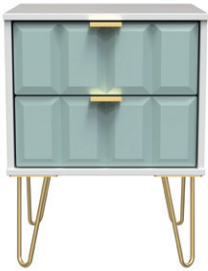

2 drawer bedside

W450 x H570 x D400mm
Duck and white
5056071057349

£200