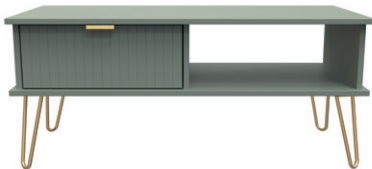

£370

5 drawer chest

W770 x H1080 x D420mm
Reed green
5056071061780

£330

1 drawer side table

W450 x H410 x D400mm
Reed green
5056071061810

£180

1 drawer coffee table