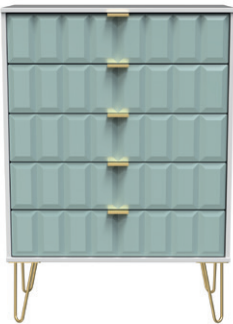

5 drawer chest

W770 x H1080 x D420mm
Duck and white
5056071057387

£330