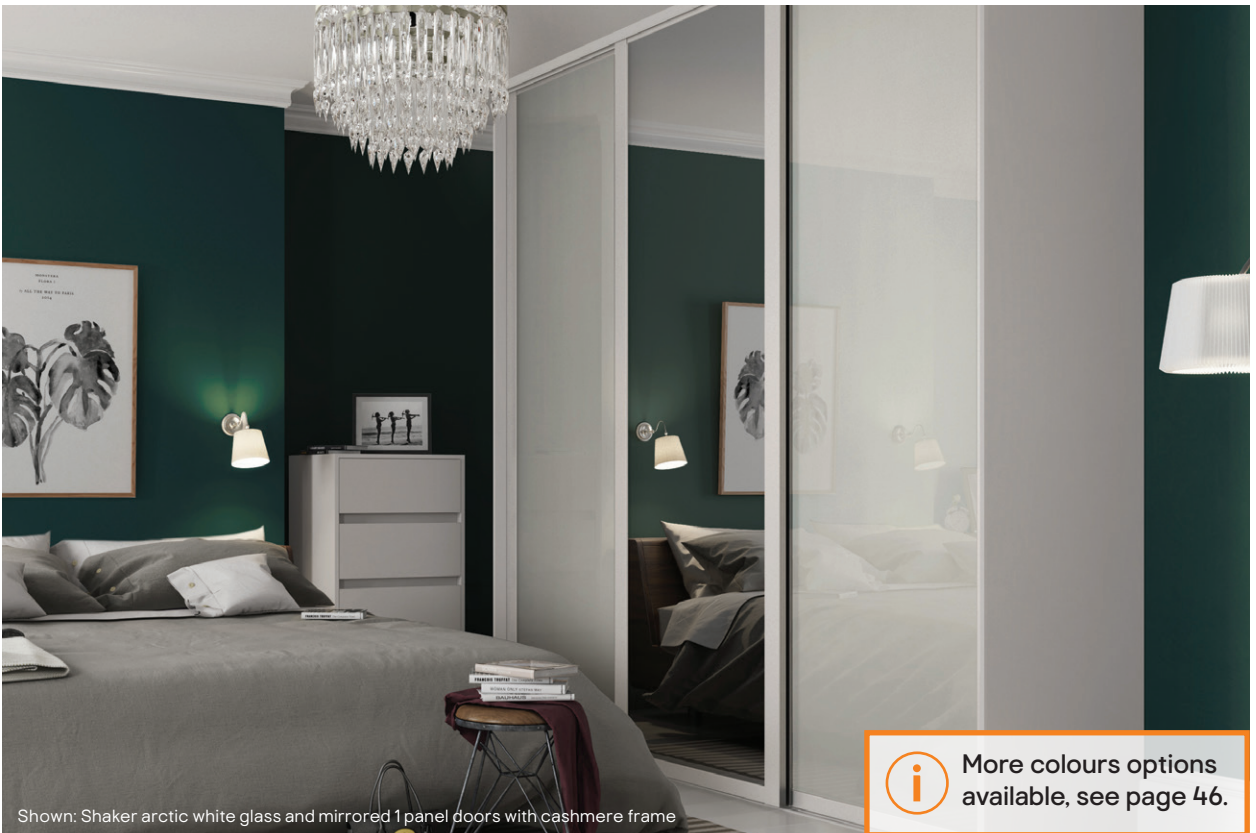

1 panel or 3 panel

	W550-900mm		W901-1200mm	
1 panel	5055332151918	€434	5055332151925	€550
3 panel	5055332151932	€510	5055332151949	€640

Includes colour-matched tracksets and soft close.

Frame options

Oak effect

Shown: Shaker arctic white glass and mirrored 1 panel doors with cashmere frame

More colours options available, see page 46.

Single standard doors

Whether it's an elegant walk-in wardrobe or a smart room divider, choose from glass, wood-effect and mirrored finishes.*