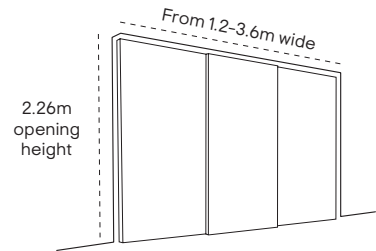

Size options

Matching end panels are available separately, see page 51.