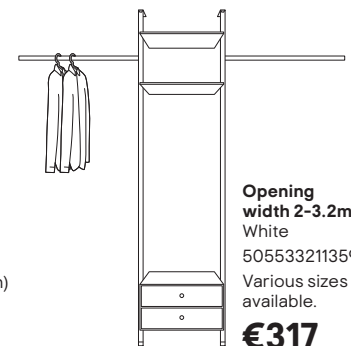

6 Fixed hanger bar rail

W550mm
Silver effect
5055332121782

€15

7 Trouser rack

W900 x H25 x D500mm
Silver effect
5055332121645

€47

Shelf brackets (not shown)
Pack of two
5055332121614 **€13**

Drawer brackets (not shown)
Pack of two
5055332121775 **€13**