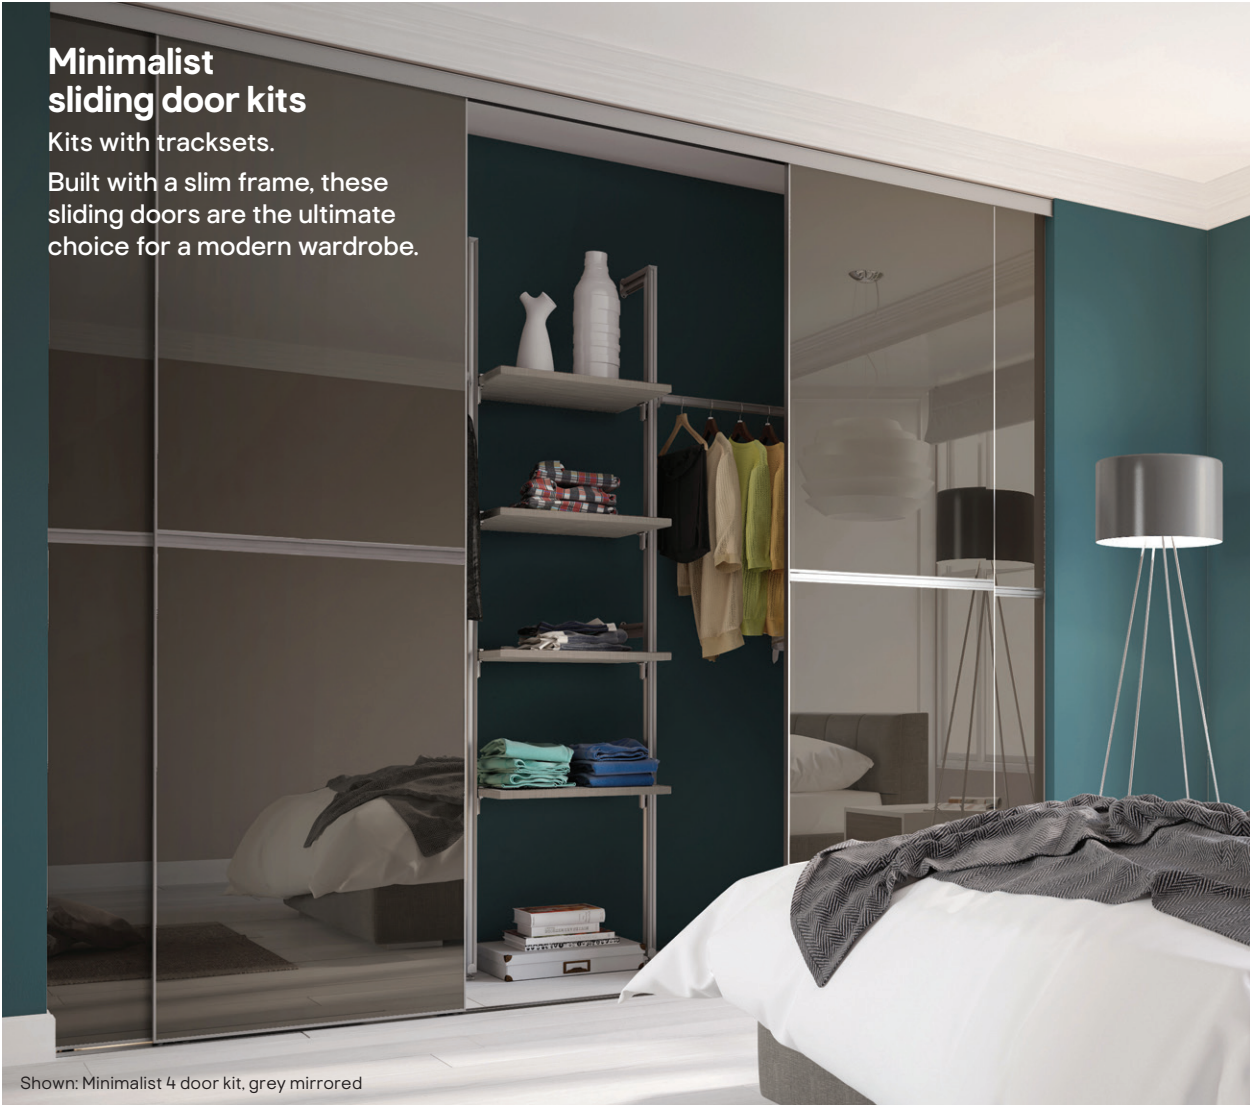

4 door kits given for reference. **More combinations available at diy.ie**

 More combinations available at **diy.ie**

Minimalist sliding door kits

Kits with tracksets.

Built with a slim frame, these sliding doors are the ultimate choice for a modern wardrobe.