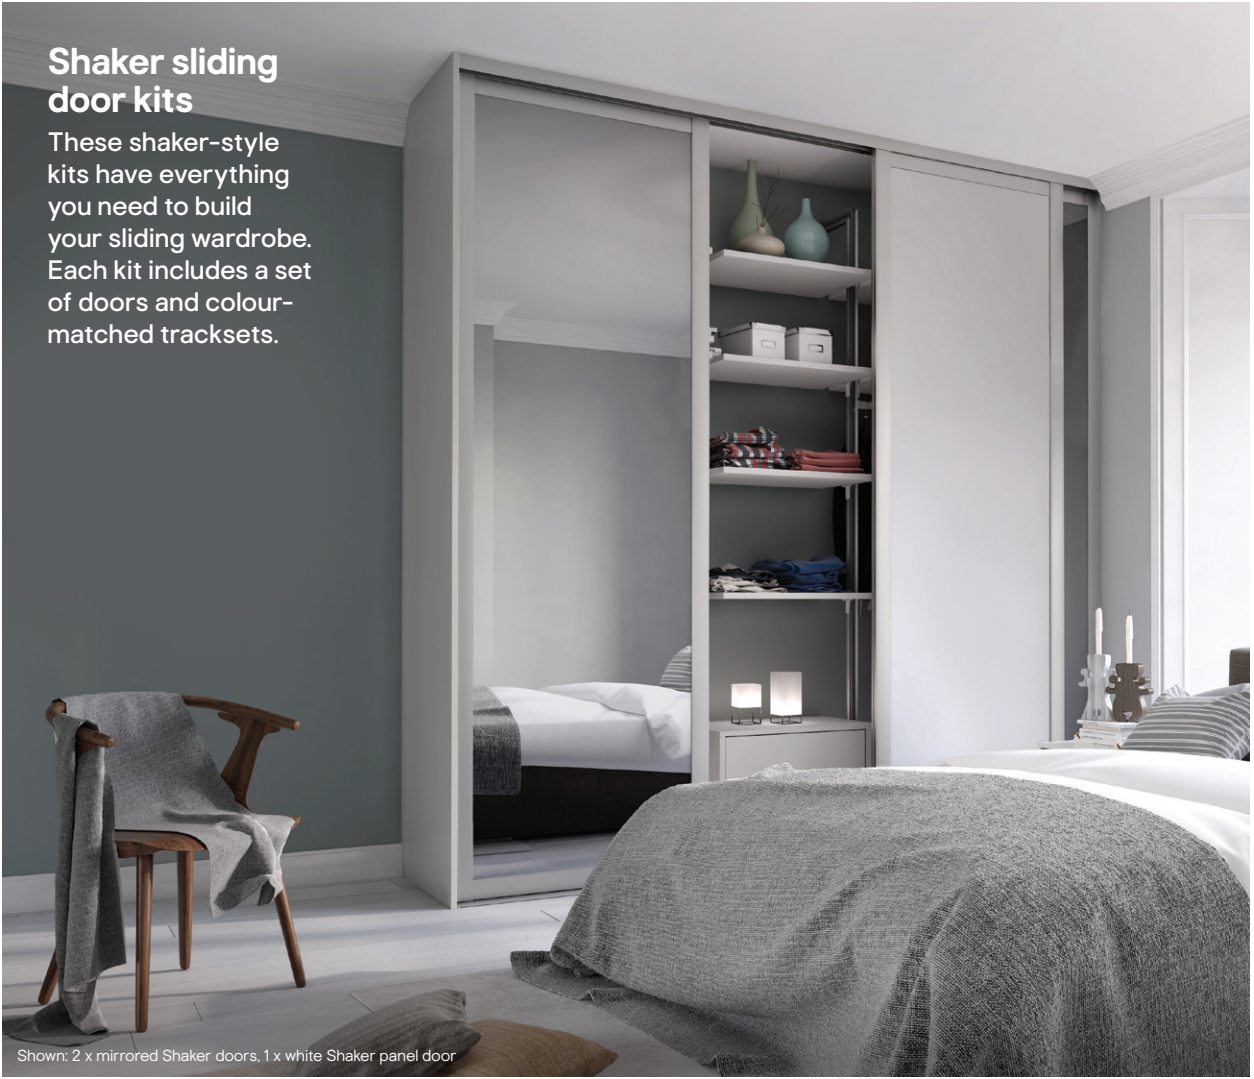

Shaker sliding door kits

These shaker-style kits have everything you need to build your sliding wardrobe. Each kit includes a set of doors and colour-matched tracksets.

Shown: 2 x mirrored Shaker doors, 1 x white Shaker panel door