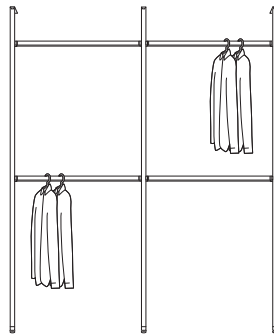

Opening width 1–2.5m*

Satin silver effect

5055332154902

€346