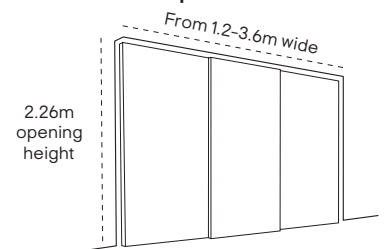

Size options