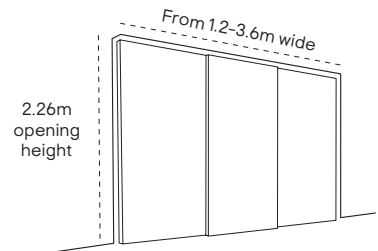

2 panel

Size options

i See pages 59-61 for Spacepro internal storage.

Shown: Minimalist 3 door kit, black glass

Fixed size door options

3 door kits

2 panel doors.
Colour-matched
tracksets included

Opening space
W1780 x H2260mm
Door width 610mm