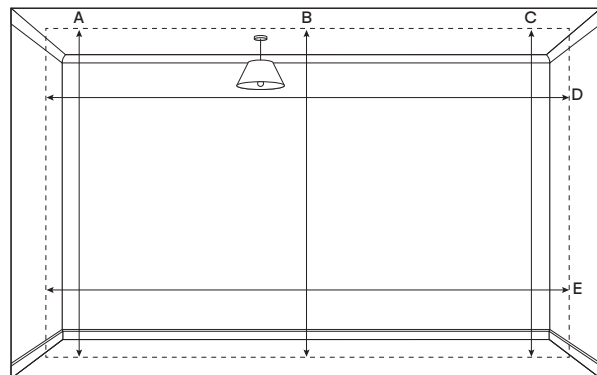

Graphite effect

What is made to measure?

Made-to-measure sliding doors are designed to fit any opening 1200-2480mm in height and 1100-4550mm in width. We recommend measuring your opening space, height and depth, marked A-E. It's best to take these measurements from 620mm from the back wall to allow space for your storage system. All doors and tracks are manufactured to the smallest measurement.