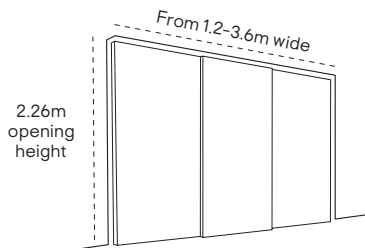

Size options

3 door kits

Mirrored and single panel doors.
Includes colour-matched tracksets.

Opening space

W2692 x H2260mm
Door width 914mm

Graphite effect frame, mirrored	5055332164475	€580
Nickel effect frame, mirrored	5055332164567	€580
Silver effect frame, mirrored	5055332127326	€580
Black frame, black glass	5055332127265	€580
Black frame, mirrored	5055332127302	€580
White frame, mirrored	5055332127319	€580
White frame, arctic white glass	5055332127272	€580

3 door kits given for reference.

More combinations available at diy.ie