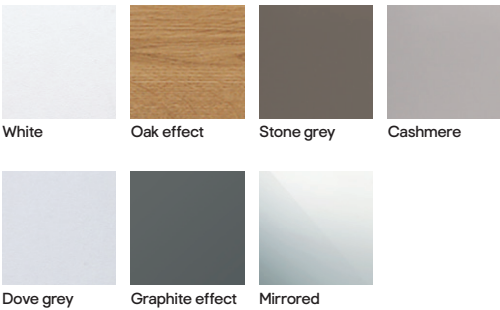

Fixed size frame and panel options

Door designs