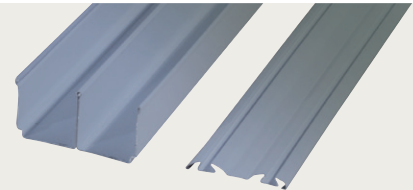

3663602801658 **€21**

Anti-dust brush seal

2.75m

Binds the space between two doors.

3663602801689

€15

Good to know

Sliding doors need tracks to smoothly glide open and shut. Find a trackset compatible with your selected doors and wardrobe space in a selection of colours.