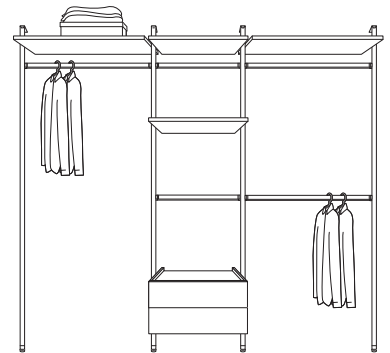

€346

Opening width 2.5–2.75m*

Satin silver effect

5055332154933

€710

1 Relax shelf kit

Grey linen effect
W550 x H25 x D330mm
5055332107182 **€39**
W550 x H25 x D500mm
5055332107045 **€47**

2 Relax floor to ceiling stanchion