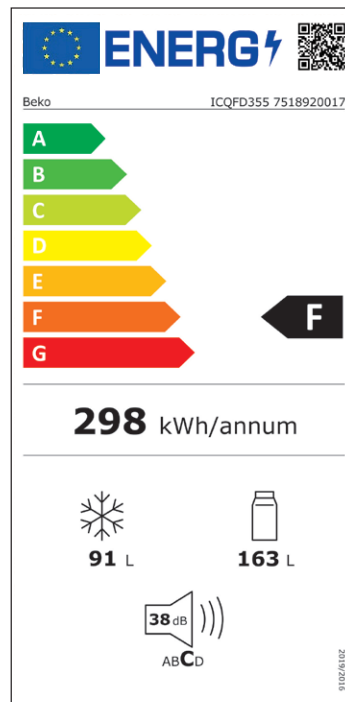

Current labels (from 1 March 2021)

Republic of Ireland and Northern Ireland