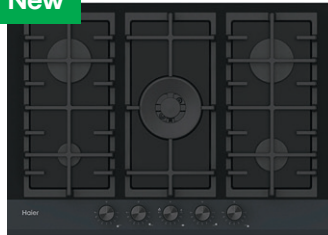

Wok burner.

FlameSelect – for precise adjustment of the flame in 9 defined power levels.

Dual flame power burner with two heat options.

Cast iron pan supports.

Stainless steel PCS7A5B90 Series 6
4242002837505

New

Haier

70cm gas hob

9 power settings.

Double ring burners.

Cast iron grids.

Front rotary controls.

Flame failure safety device.