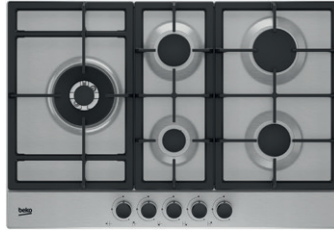

5-burner gas hobs

GoodHome 

70cm gas hob with LinkSense

Pair with compatible hoods for automated extraction with LinkSense technology.

Light up rotary controls.

Flame select control.

Black GH78GASLK
5059340445786