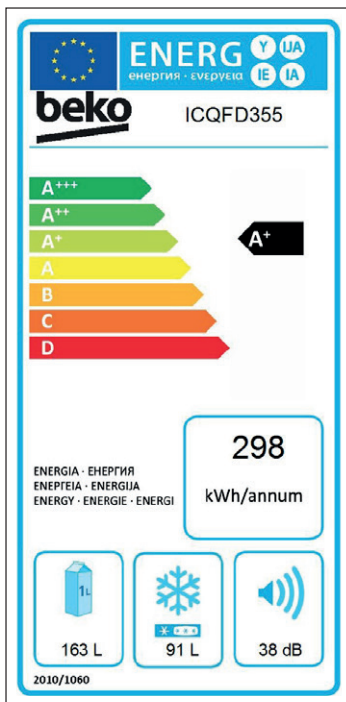

Energy efficiency rating for appliances

First introduced over 20 years ago, energy labels awarded products with an A for high efficiency or an F for low efficiency, encouraging manufacturers to develop more energy-efficient technologies. As products became more efficient, labels of A+, A++ and A+++ were added.

In recent years, the EU agreed to clearer energy efficiency labelling rules, so moved from the current scale to an A to G energy scale. These symbols tell you how energy-efficient each appliance is, with 'A' being the most efficient and 'G' being the least.

The new regulations apply across all European member states and Northern Ireland, and Great Britain have implemented similar requirements. These updated labels have been visible in stores and online since 1 March 2021. A new element in these labels is a QR code, which provides additional information.

Old labels