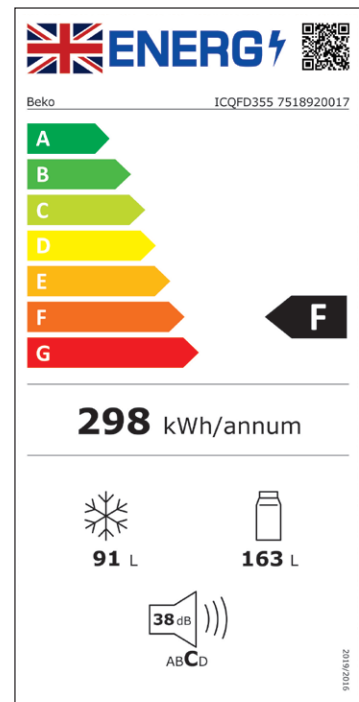

Great Britain

Good to know

Stacking your appliances can save valuable worktop space. Ovens, compact ovens, microwaves, warming drawers and even coffee machines can be fitted together in our appliance housing cabinets.