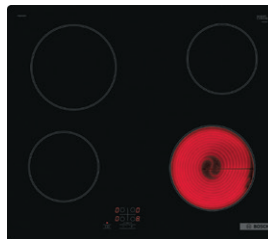

10 power levels.

Residual heat indicators.

Touch control.

Black CH64CCB

8016361954878

beko

60cm ceramic hob

4 zones.

9 power levels.

Booster function for quicker heating.

Black HQC64401

8690842131318*

BOSCH

60cm ceramic hob

4 zones.

9 power levels.

TouchSelect basic.

Quick Stop function quickly switches off all cooking zones at the touch of a button.

Black PKE61RAA8B Series 2

4242005280384*

For more hobs
visit diy.ie/appliances

Shown: Cooke&Lewis ceramic hob, 3663602429517