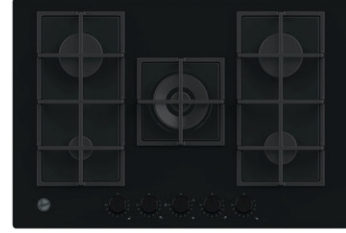

beko

75cm gas hob

Wok burner.

Cast iron pan supports.

Automatically cuts off the gas supply if the flame accidentally goes out.

Stainless steel HQBAW75225SX
8690842475856

75cm gas hob

Cast iron pan stands.