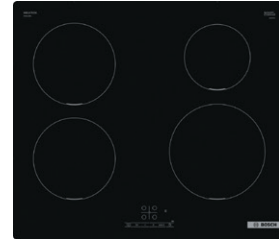

beko

58cm IndyFlex induction hob

2 large flexible zones.
9 power levels.
Booster function.
Black HQI64200F2MT
8690842402531

beko

80cm induction hob

5 zones including IndyFlex technology – merge two cooking zones, perfect for larger pans.
Direct Access touch control display.
9 adjustable power levels.
Black HI185700UFT
8690842496424