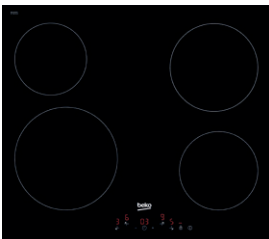

COOKE & LEWIS

29cm ceramic hob

2 zones.

5 power levels.

CLCER30A

3663602429500

COOKE & LEWIS

59cm ceramic hob

4 zones.

9 power levels.

CLCER60A

3663602429517

New

CANDY

60cm ceramic hob

4 different sized zones.

10 power levels.

Residual heat indicators.

Touch control.

Black CH64CCB

8016361954878

beko

60cm ceramic hob

4 zones.