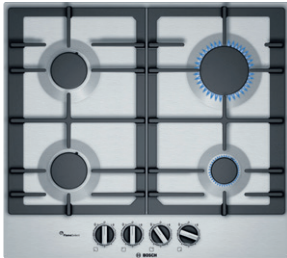

**COOKE
& LEWIS**

60cm gas hob

Black glass top.
Flame failure device.
CLGOGUIT4
3663602842170

GoodHome

60cm gas hob with LinkSense

Pair with compatible hoods for automated extraction with LinkSense technology.
Light up rotary controls.
Flame select control.
Black GH60GASLK 
5059340445793

beko

60cm gas hob

Wok burner
Cast iron pan supports flame failure device.
Black HQBAW64225SB
8690842475832*
Stainless steel HQBAW64225SX
8690842475849*

BOSCH

60cm gas hob

FlameSelect – for precise adjustment of the flame in 9 defined power levels.
Continuous cast iron pan supports.
Flame failure safety device.
Stainless steel PCP6A5B90 Series 6
4242002837468*
Black PCP6A6B90 Series 6
4242002914404*