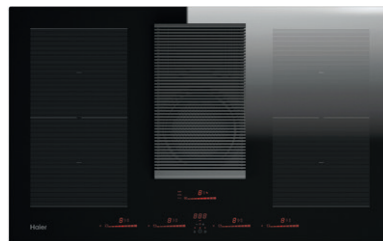

Haier

80cm full-flex venting hob

Hood automatically connects to hob.
Double-bridge zone for uniform heat.
Automatic heat-up and keep-warm function.
4 zones each with boost feature
Multislider interface.
Power management.
10 power levels.
HAIH81FMCF
8059019039121*