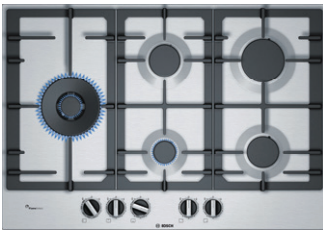

Central 4500w wok burner.

Flame failure safety device.

Gas on glass design.

Fits into a 60cm cutout.

Gas on glass HVG74WC5B

8059019050751

BOSCH

75cm gas hob