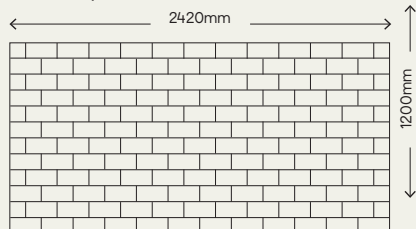

Composite panels	Square edge W2420 x H1200 x T3mm	2 sided shower cubicle kit*	3 sided shower cubicle kit**
Coffee horizontal	5060482799408 €279	5060699091401 €530	5060699091302 €850
Cream horizontal	5060482799460 €279	5060699091340 €530	5060699091241 €850
Grey horizontal	5060482799422 €279	5060699091388 €530	5060699091289 €850
White horizontal	5060482799446 €279	5060699091364 €530	5060699091265 €850

Good to know

Splashwall™ accessories are all available on diy.ie and can also be found in the Splashwall™ brochure.

*2 sided shower cubicle kit includes 2 x 1200mm square-edge panels, 1 x 2 apart bottom profile, 1 x internal corner, 2 x end caps, adhesive, silicone sealant, installation guide and cleaning kit.

**3 sided shower cubicle kit includes 3 x 1200mm square-edge panels, 2 x 2 apart bottom profiles, 2 x internal corners, 2 x end caps, adhesive, silicone sealant, installation guide and cleaning kit.

Tile-effect configurations

Splashwall™ composite shower panels come in either horizontal or vertical configurations to suit your space.

Horizontal panel