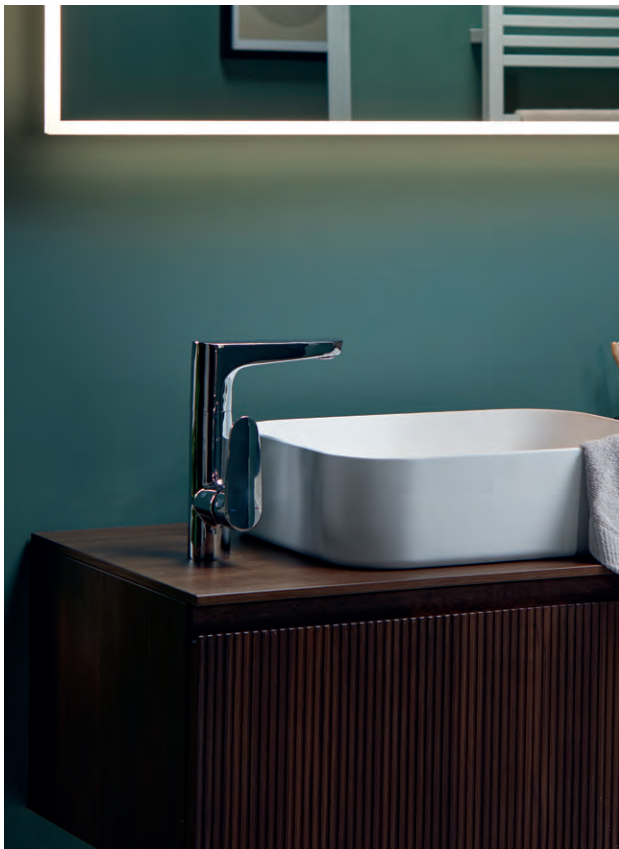

GoodHome Cavally taps

Home delivery only.

Swivel basin mixer 5059340185606 **€106.**