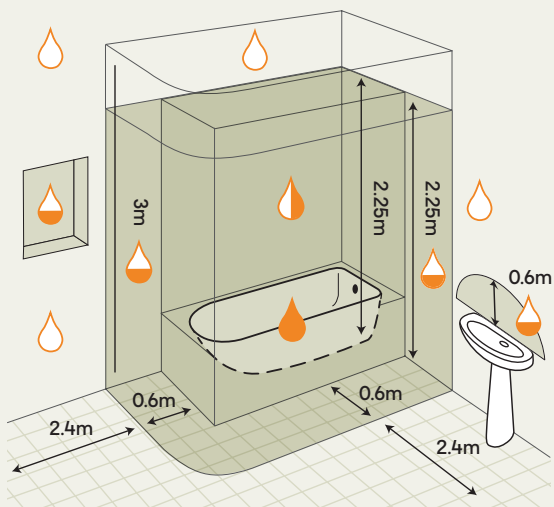

Bathroom lighting

Bathroom lighting must adhere to certain IP (ingress protection) ratings, which lay out the required level of protection against splashes and dirt. See below for the zone types and how water resistant a light fitting should be.

Safety first

Zone 0

IP67

Inside the bath or shower. Must be IP67 rated.

Zone 1

IP65

The area above the bath or shower to a height of 2.25m from the floor. Must be a minimum of IP44 rated (or IP45 if exposed to water jets). IP65 rating is recommended.

Zone 2

IP44

The area 0.6m outside the perimeter of the bath and to a height of 2.25m from the floor. Must be a minimum of IP44 rated.

Other zones

IP20

Anywhere outside zones 0, 1 and 2. No special requirements, however, it's recommended any light fittings in other areas should have a rating of at least IP20.

A 30mA RCD must be used. All new and modified electrical installations must comply with the latest IET Wiring Regulations (BS7671) and bathroom lighting products must be installed in accordance with local building regulations. If in doubt, contact a qualified electrician.

Spotlights IP44 rated