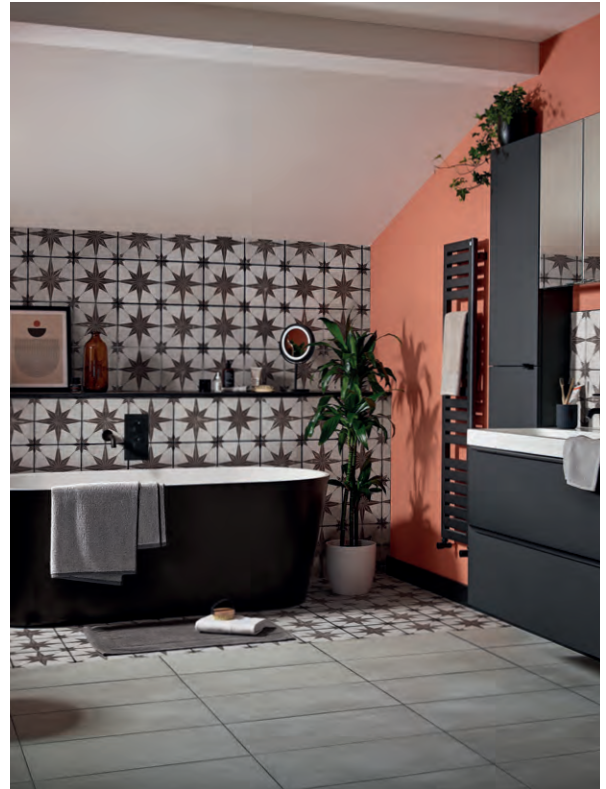

Family bathroom

Family bathrooms are usually the biggest bathroom in the house, so there's often more space to get creative with things like statement baths and bold tiles. It's also a good place to add storage, such as cabinets and open shelving.