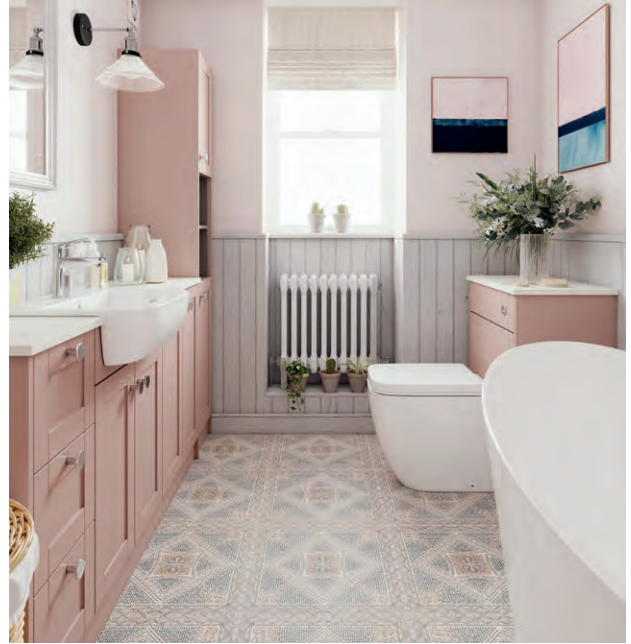

Step 2. Choose your finishes and handles

Finish your units and cabinets with colour matched end panels and plinths, then customise with a handle colour of your choice.

Base unit clad-on end panel

W500 x H900 x D18mm

Matt green 5056620900881 **€75**

Matt dust grey 5056620901031 **€75**

Matt dust pink 5056620901192 **€75**

Tall column clad-on end panel

W380 x H2000 x D18mm

Matt green 5056620900904 **€109**

Matt dust grey 5056620901055 **€109**

Matt dust pink 5056620901208 **€109**

Wall cabinet clad-on end panel

W250 x H720 x D18mm

Matt green 5056620900898 **€55**

Matt dust grey 5056620901048 **€55**

Matt dust pink 5056620901185 **€55**

Straight plinth

W2400 x H100 x D18mm

Matt green 5056620900782 **€68**

Matt dust grey 5056620900935 **€68**

Matt dust pink 5056620901086 **€68**

Round knob handle

W30 x H25 x D30mm

Chrome effect 5056620901277 **€16**

Brass effect 5056620901284 **€16**

Black 5056620901291 **€16**

For matching bath panels see page 122.