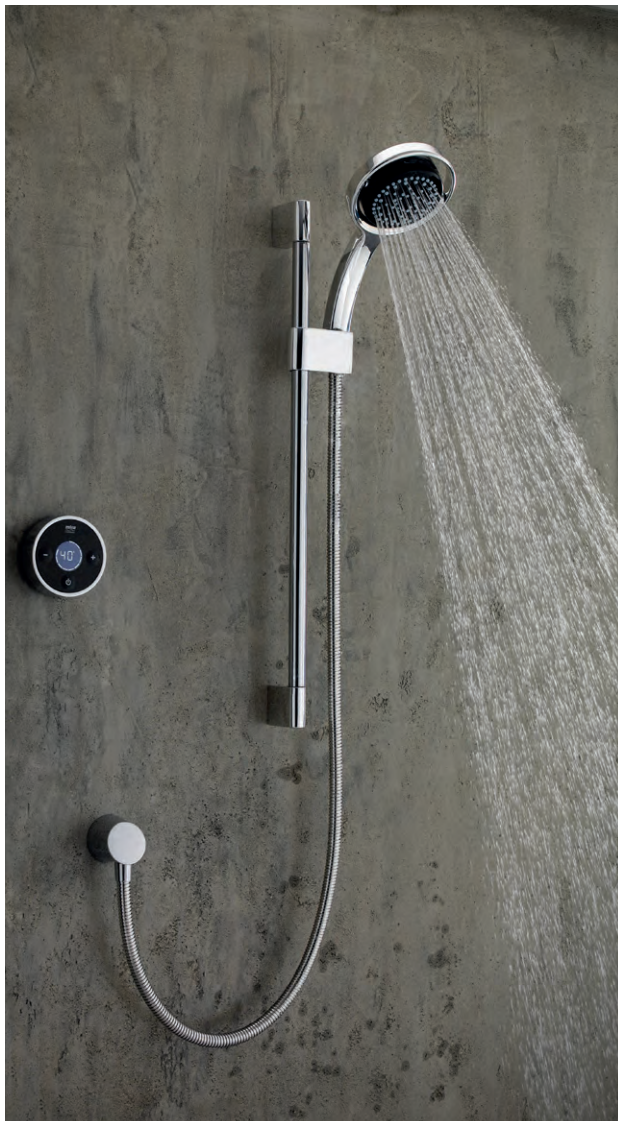

Mira Platinum rear fed digital shower

Dual high pressure	5013181125689	€1150
Dual pumped	5013181125702	€1250
High pressure	5013181125474	€1000
Pumped	5013181125696	€1150

Mira Platinum ceiling fed digital shower

Dual high pressure	5013181125726	€1150
Dual pumped	5013181125740	€1250
High pressure	5013181125719	€1000
Pumped	5013181125733	€1050

Mira Activate rear fed digital shower

Single shower head - high pressure thermostatic	5013181112702	€770
Single shower head - low pressure thermostatic	5013181112740	€880
Dual shower head - high pressure thermostatic	5013181112726	€1000
Dual shower head - low pressure thermostatic	5013181112764	€1100