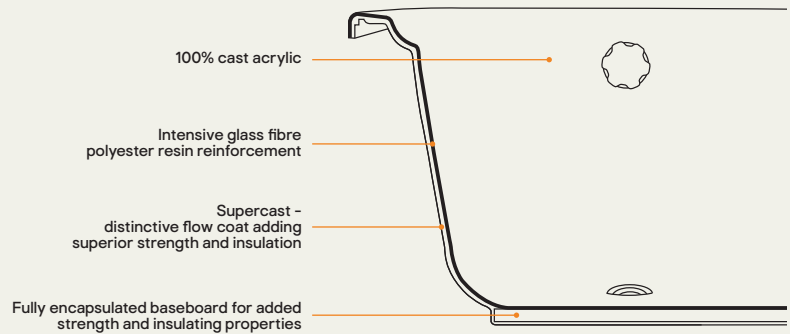

Good to know

- Easy-to-clean with a high-gloss finish
- Improved insulation helps keep water hotter for longer
- Durable and hard-wearing, supercast provides similar strength to a cast iron bath, but with the benefits of acrylic.