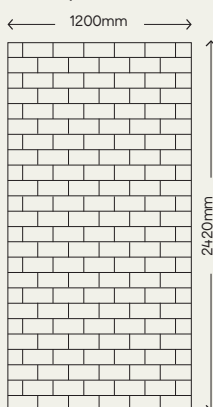

Vertical panel