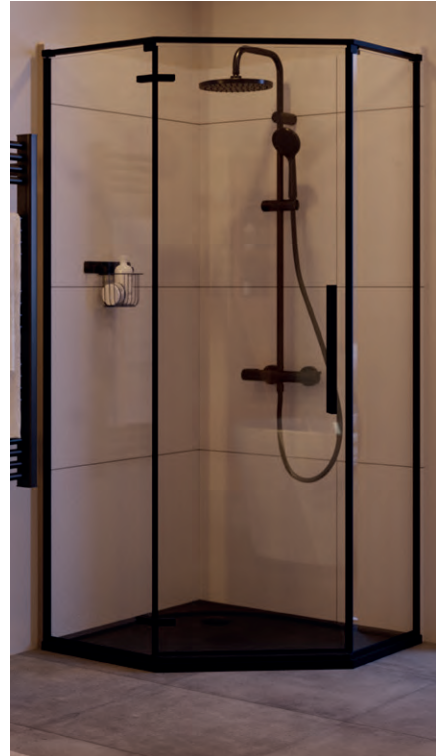

Pentagonal corner enclosure with tray
Black frame with clear glass
W900mm 5059340246871 **€620**

- Thick 6mm safety glass
- Thick 5mm glass for textured option
- Black, brushed chrome or brushed brass** profiles
- Magnetic closing seal and soft-close sliding doors
- 1950mm high screen
- Suitable for shower floor spaces between 800-1400mm
- Complete with an anti-limescale treatment to make cleaning easier.