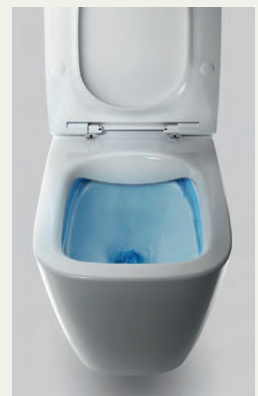

RimLS+ technology

- Designed for excellent hygiene performance
- Strong flush cleans the bowl more thoroughly
- The rimless design means it's easier to wipe clean
- Reduced splashing helps control the spread of bacteria.