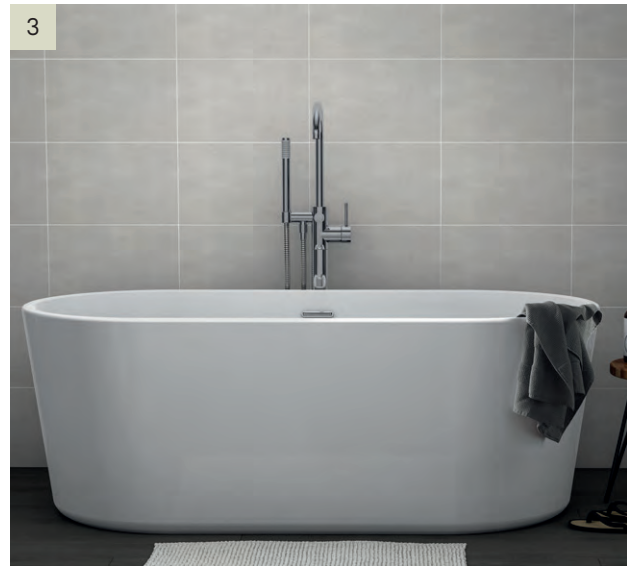

1. GoodHome Merkys double-ended L1700 x W750 x H580mm. 0 tap holes. 230L. 5059340340319 **€930**. **2. Cooke & Lewis Modern square** L1700 x W800 x H580mm. Compatible with freestanding or wall-mounted taps only. 0 tap holes. 312L. 3663602161998 **€1200**. **3. Cooke & Lewis Modern duchess** L1580 x W740 x H570mm. Compatible with freestanding or wall-mounted taps only. 0 tap holes. 230L. 04085454 **€1200**. **4. GoodHome Huron oval** L1700 x W750 x H580mm. 0 tap holes. 230L. White 5059340340265 **€930**; Grey 5059340445199 **€1200**; Black 5059340340289 **€1000**. **5. GoodHome Nakina back to wall** L1700 x W750 x H580mm. 0 tap holes. 215L. White 5059340340050 **€930**; Grey 5059340400365 **€1050**; Black 5059340340098 **€1050**.