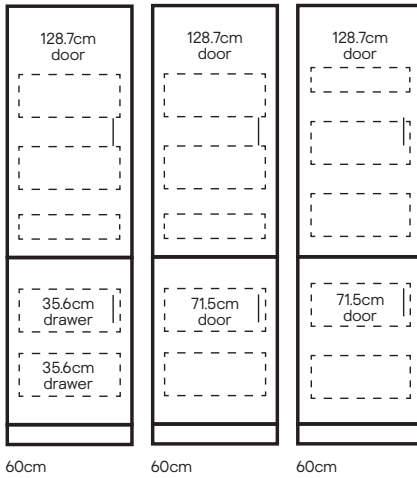

Pull-out storage