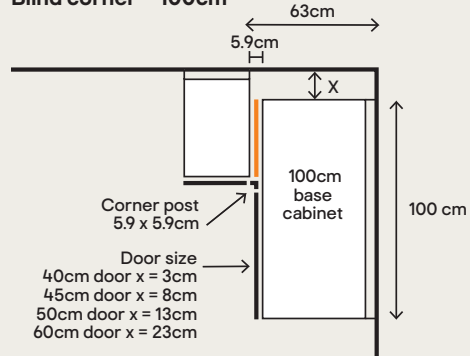

For corner larder cabinets see page 178.

L-shaped corner

These cabinets require wide angle hinges to allow full opening.

Blind corner – 80cm

Blind corner – 90cm

Blind corner – 100cm

Blanking panel

Good to know