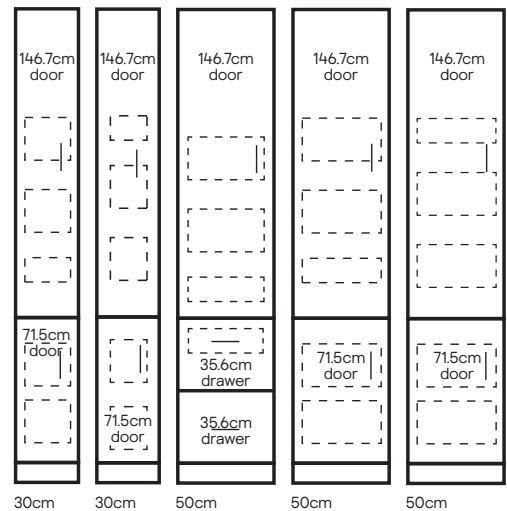

Storage towers

To create these configurations you will need to purchase your chosen components separately. Line drawings are for illustration purposes only.

*Caraway larder cabinets shown here are made up of larder shelf packs and end panels. Both components purchased separately. Doors, internal storage, drawers, hinges, handles, accessories and appliances are sold separately.

**Dimensions shown are the cabinet height including legs at 15cm. Legs can be adjusted in height from 12.5cm to 19.5cm to allow for uneven floors.