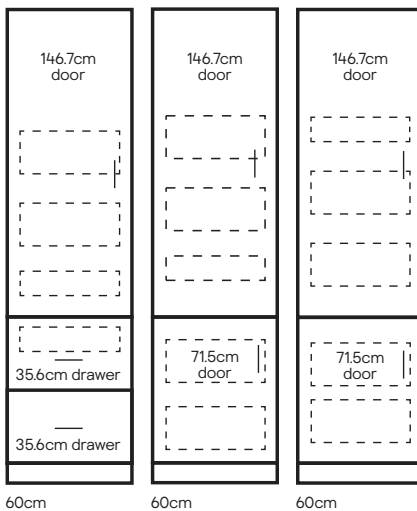

Pull-out storage