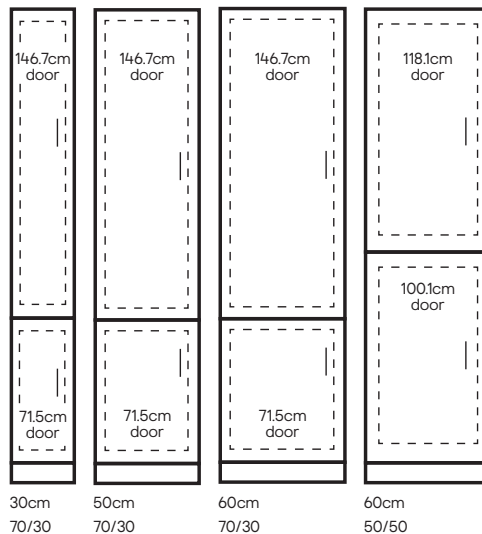

Pull-out storage