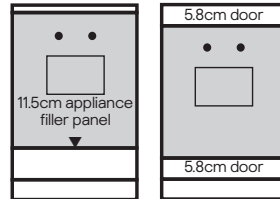

Built-under single oven options

Uses a single oven with full 11.5cm panel underneath that can be used as a drawer.

Alternative oven housing option to accommodate thin worktops and hobs with a larger depth above an oven.