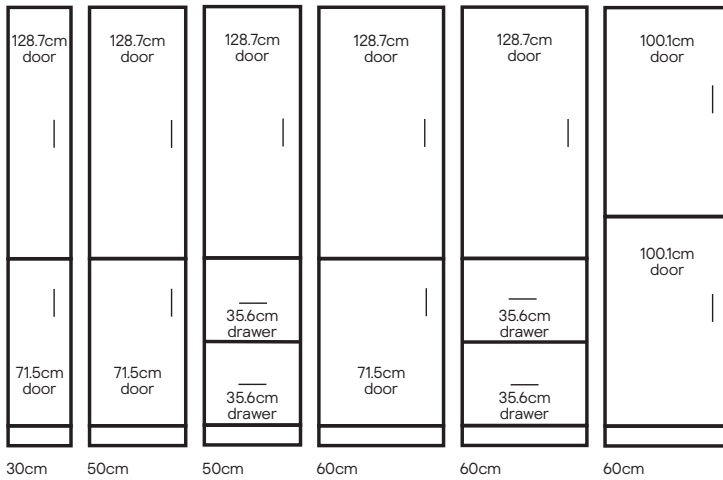

Larder cabinets

Good to know

Select the correct larder shelf pack (see page 166).

Perfect for maximising storage and housing appliances, these can be combined with the Pebre pull-out range and internal drawers to increase space. Larder cabinets are available in two heights (standard and tall) and three widths (30, 50 and 60cm).*

Standard 216cm height**

Larder cabinet options