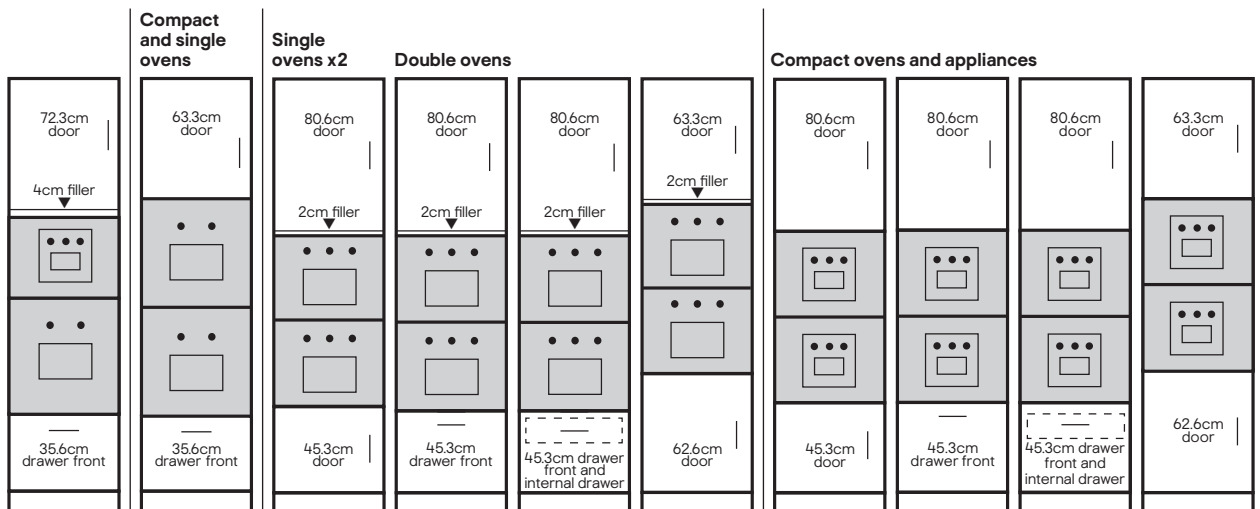

Appliance key

To create these configurations you will need to purchase your chosen components separately. Line drawings are for illustration purposes only.

Filler panel sizes shown in diagrams are given as a guide and may need adjusting based on the size of your appliances.

Selected products are available for home delivery to selected locations. Restrictions apply. Delivery charges may apply. For full details please see [diyie/customer-support/delivery](#)