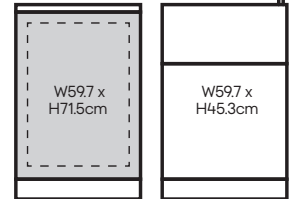

Integrated appliances and Belfast sink

An integrated appliance uses a 71.5cm high x 59.7cm wide full height door.

A Belfast sink uses a Belfast sink cabinet and a 45.3cm high x 59.7cm wide door.