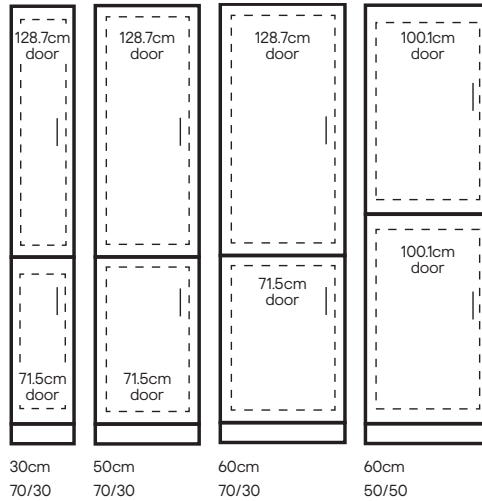

Pull-out storage