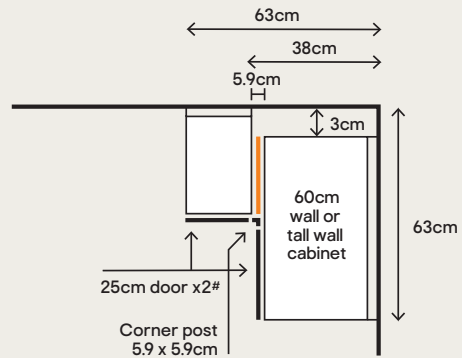

Blind corner wall – 60cm

Optional blind corner blanking panel blocks the cabinet and stops things falling out.

Blanking panel