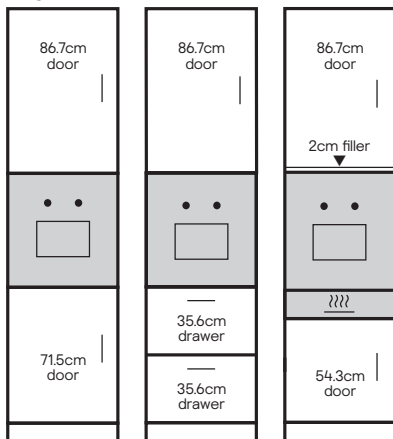

Tall 234cm height**

Single ovens