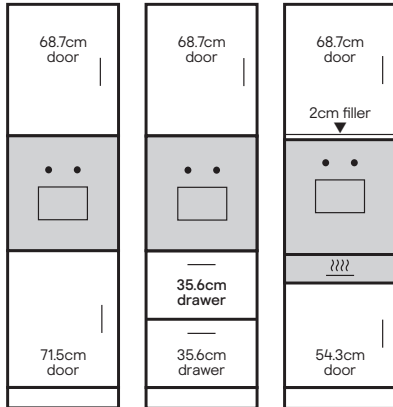

Standard 216cm height**

Single ovens