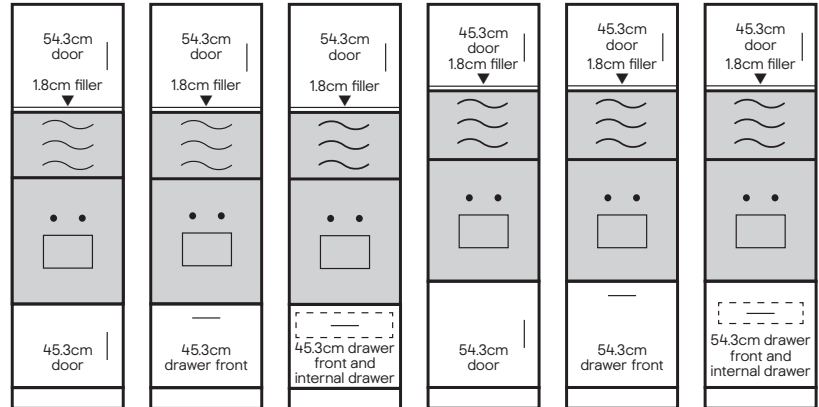

Single and microwave ovens