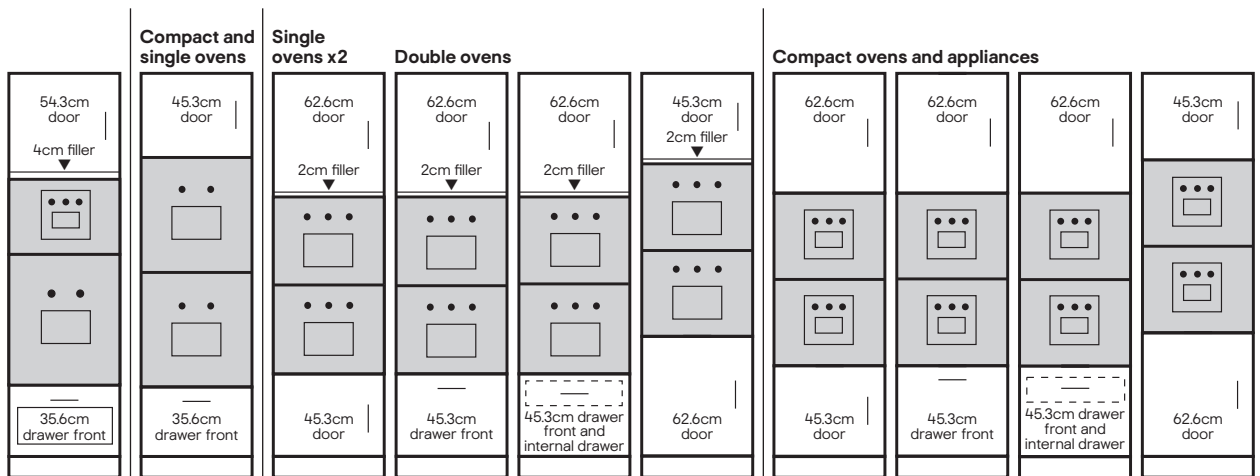

Appliance key

To create these configurations you will need to purchase your chosen components separately. Line drawings are for illustration purposes only.

Filler panel sizes shown in diagrams are given as a guide and may need adjusting based on the size of your appliances.

Selected products are available for home delivery to selected locations. Restrictions apply. Delivery charges may apply. For full details please see [diyie/customer-support/delivery](#)