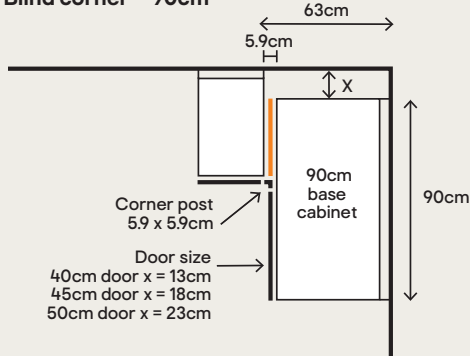

Blind corner – 90cm