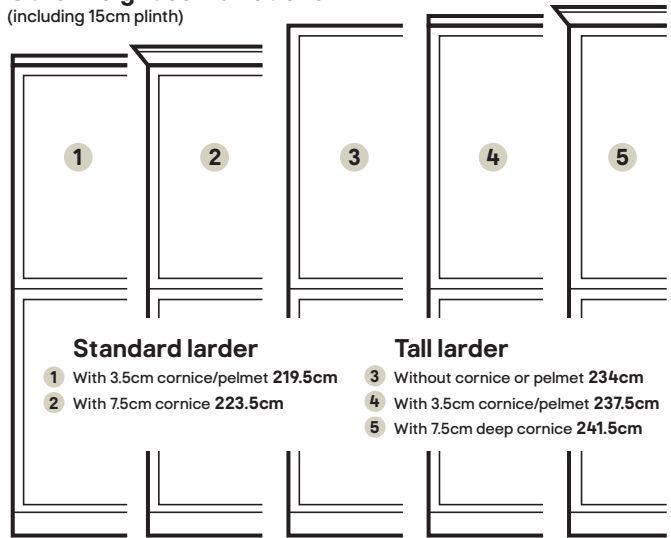

Cabinet combinations to fit every kitchen

Discover cabinet options for every space and create the perfect combination to store all your essentials.

Other height combinations (including 15cm plinth)

Standard larder

- 1 With 3.5cm cornice/pelmet **219.5cm**
- 2 With 7.5cm cornice **223.5cm**

Tall larder

- 3 Without cornice or pelmet **234cm**
- 4 With 3.5cm cornice/pelmet **237.5cm**
- 5 With 7.5cm deep cornice **241.5cm**

Good to know

Our larders with cornice/pelmet and pelmet detailing are taller, so check to see if you have the height in your room to fit these.

Gas and electrical regulations

CE marking on a product is a manufacturer's declaration that the product complies with the essential requirements of the relevant European health, safety and environmental protection legislation.

Choosing an RECI (Registered Electric Contractor Ireland) is a householder's best way to ensure a safe job. All REC's are required to have in place insurance cover and are required to certify all electric work completed by them.

Any gas work must be carried out by a registered gas installer.