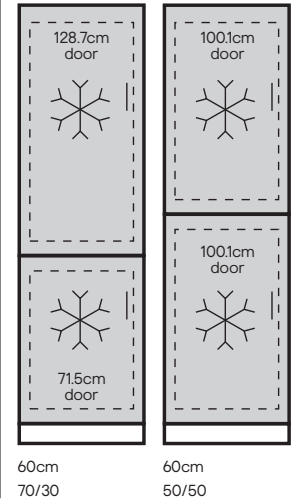

Fridge freezer