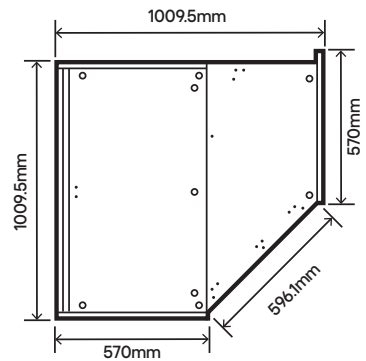

Dimensions

Hinges (Pack of 2)

	Description/size	EAN	Colour/finish	Soft close	€
	Angled corner larder hinge	5063022019073	Nickel plated effect	Yes	€21

New Conversion kit

	Description/size	Colour/finish	€	Can also be used as	
				Corner	
	Corner larder tall conversion kit W63 x D63 x H90cm	White 5059340702964	€64	Yes