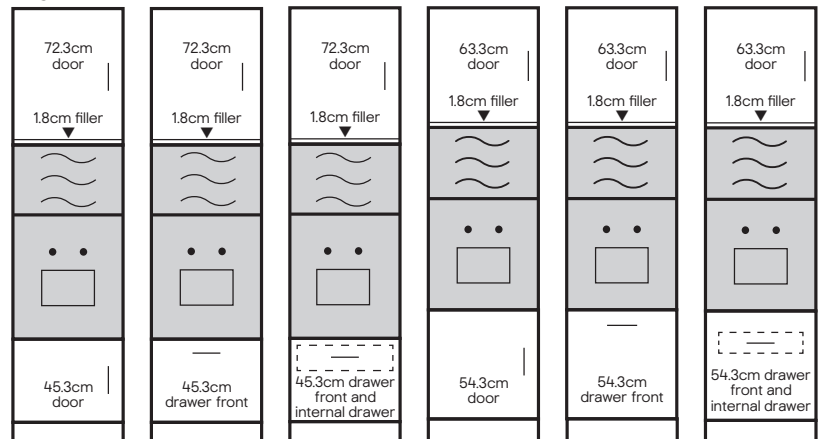

Single and microwave ovens

*Larder cabinets shown here are made up of larder shelf packs and end panels. Both components need to be purchased separately. Doors, internal storage, drawers, hinges, handles, accessories and appliances are sold separately.

**Dimensions shown are the cabinet height including legs at 15cm. Legs can be adjusted in height from 12.5cm to 19.5cm to allow for uneven floors.