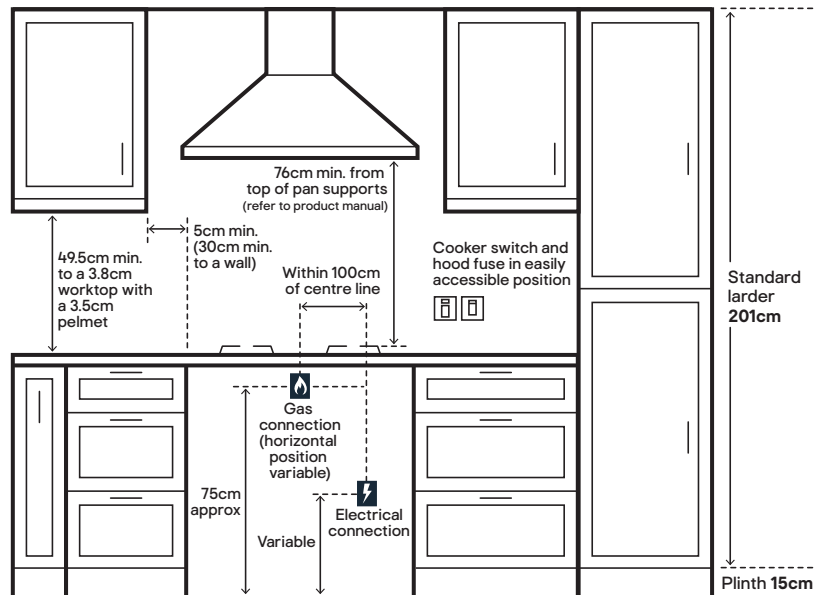

Minimum height 216cm

Standard larder, including 15cm plinth, without cornice or pelmet

Remember

- Hobs should have a minimum of 30cm work surface either side (ideally 40cm either side of an electric hob and 50cm either side of a gas hob)
- Ovens shouldn't be located near entrances or where there is through traffic
- Electrical sockets can't be fitted within 30cm of a sink
- Ovens should be separated from adjacent walls or end panels by at least 30cm
- Gas hobs can't be fitted within 30cm of any window and electric hobs within 5cm.