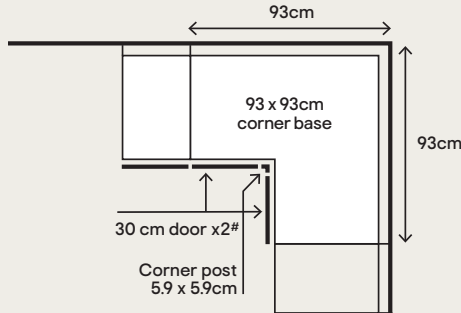

Corner cabinets explained

Our blind corner base cabinets are adjustable, allowing you to use different sized doors to offset your corner. This also helps with any obstructions during the planning process.

For corner larder cabinets see page 178.

L-shaped corner

These cabinets require wide angle hinges to allow full opening.