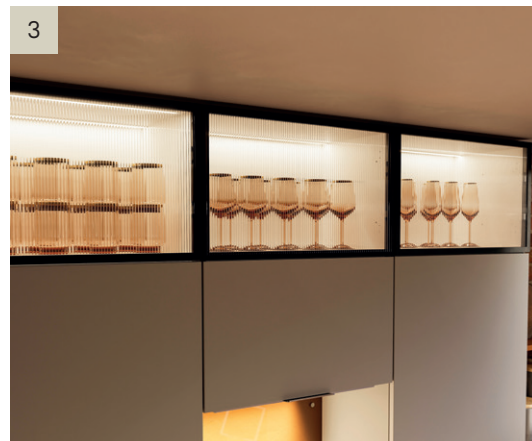

Stevia matt pewter grey

1 Caraway wall cabinets can also be used as base units, perfect for creating a narrow peninsula and maximising floor space. **2** Pair highline doors with internal drawers to maximise your storage space, while still maintaining a sleek, modern look. **3** Use Winterana ribbed glazed doors to create a stand-out feature in your kitchen.