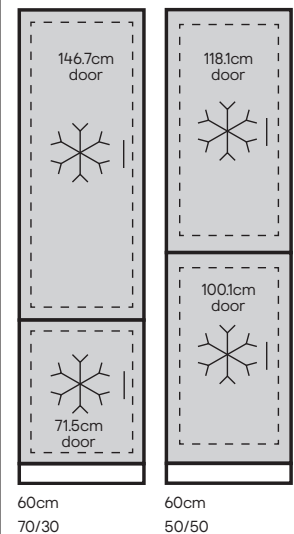

Fridge freezer

The storage in the 30cm units pulls out as the door opens, whereas the 60cm units have hinged cabinet doors so the storage doesn't automatically pull-out.