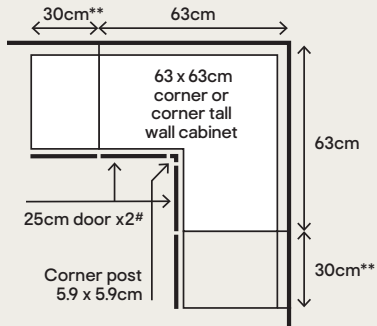

Corner cabinets explained

L-shaped corner wall

**Use a 30cm wall cabinet to align with base cabinet at 93cm.
#These cabinets require wide angle hinges to allow full opening.