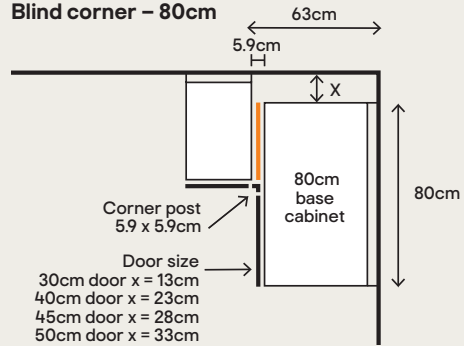

Blind corner – 80cm