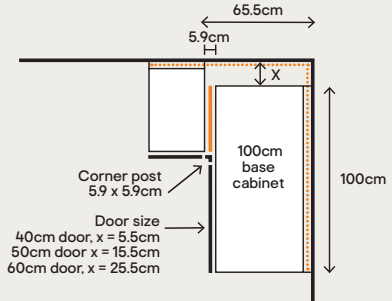

Blind corner – 100cm

*These cabinets require wide angle hinges to allow full opening.

— Blanking panel   ..... Batten

Larder cabinets†

Description/size	Colour/finish	€
  30cm Standard larder cabinet W30 x D57 x H216cm	White – end panels* 5059340242217	€105
	White – shelf pack 5059340262123	€67
  30cm Tall larder cabinet W30 x D57 x H234cm	White – end panels* 5059340242224	€116
	White – shelf pack 5059340262123	€67
  50cm Standard larder cabinet W50 x D57 x H216cm	White – end panels* 5059340242217	€105
	White – shelf pack 5059340262130*	€77
  50cm Tall larder cabinet W50 x D57 x H234cm	White – end panels* 5059340242224	€116
	White – shelf pack 5059340262130	€77
  60cm Standard larder cabinet W60 x D57 x H216cm	White – end panels* 5059340242217	€105
	White – shelf pack 5059340262147	€84
  60cm Tall larder cabinet W60 x D57 x H234cm	White – end panels* 5059340242224	€116
	White – shelf pack 5059340262147	€84

Appliance housing††

Description/size	Colour/finish	€
  60cm Standard appliance housing W60 x D57 x H216cm	White – end panels* 5059340242217	€105
	White – shelf pack 5059340262154	€84
  60cm Tall appliance housing W60 x D57 x H234cm	White – end panels* 5059340242224	€116
	White – shelf pack 5059340262154	€84