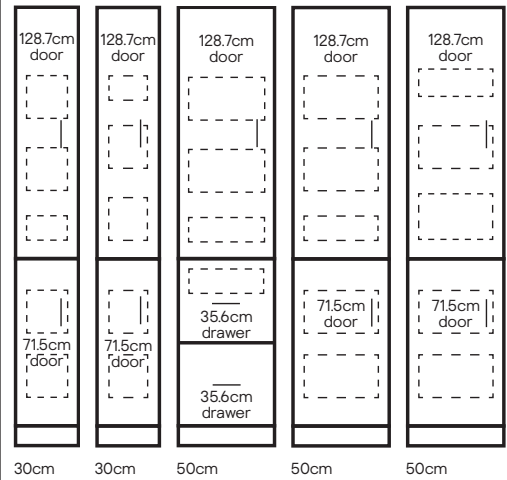

Storage towers