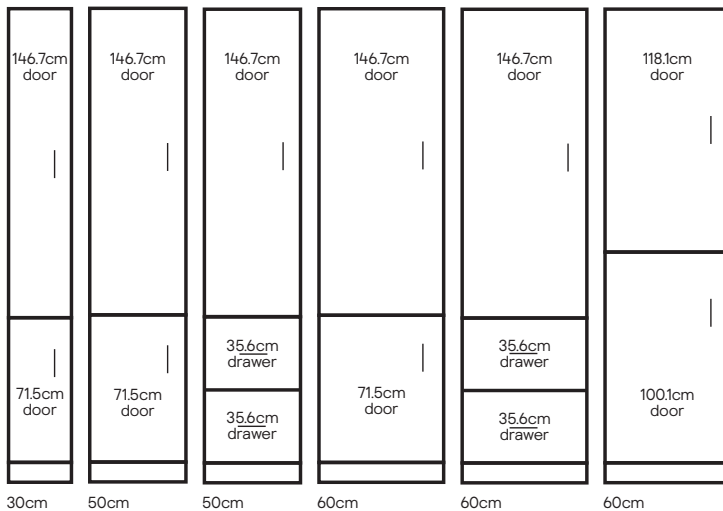

Tall 234cm height**

Larder cabinet options