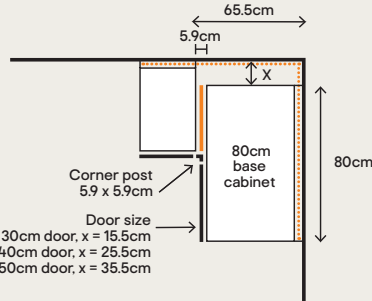

Blind corner – 80cm