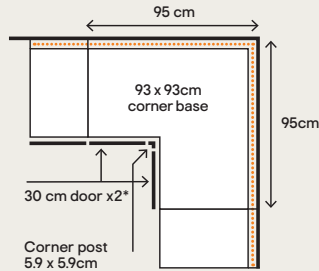

Caraway Innovo larder and appliance housings

You can create larder cabinets in two heights and three widths. Combine them with internal drawers to create storage towers.

Caraway Innovo corner cabinets explained

Blind corner base cabinets are adjustable, allowing you to use different sized doors to offset your corner, helping with any obstructions during the planning process.

L-shaped corner