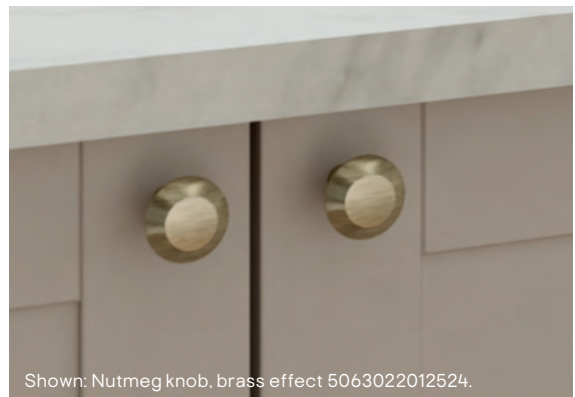

Shown: Nutmeg knob, brass effect 5063022012524.

For more handles visit diy.ie