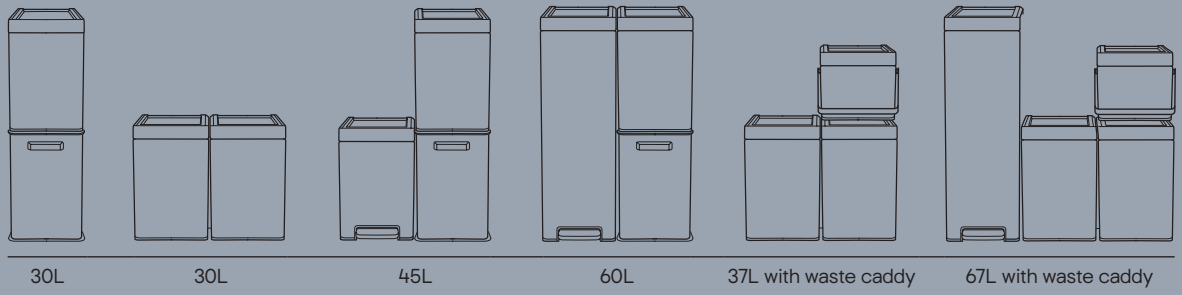

KORA recycling

Make bin day feel less like a chore

Create the perfect combination for your space