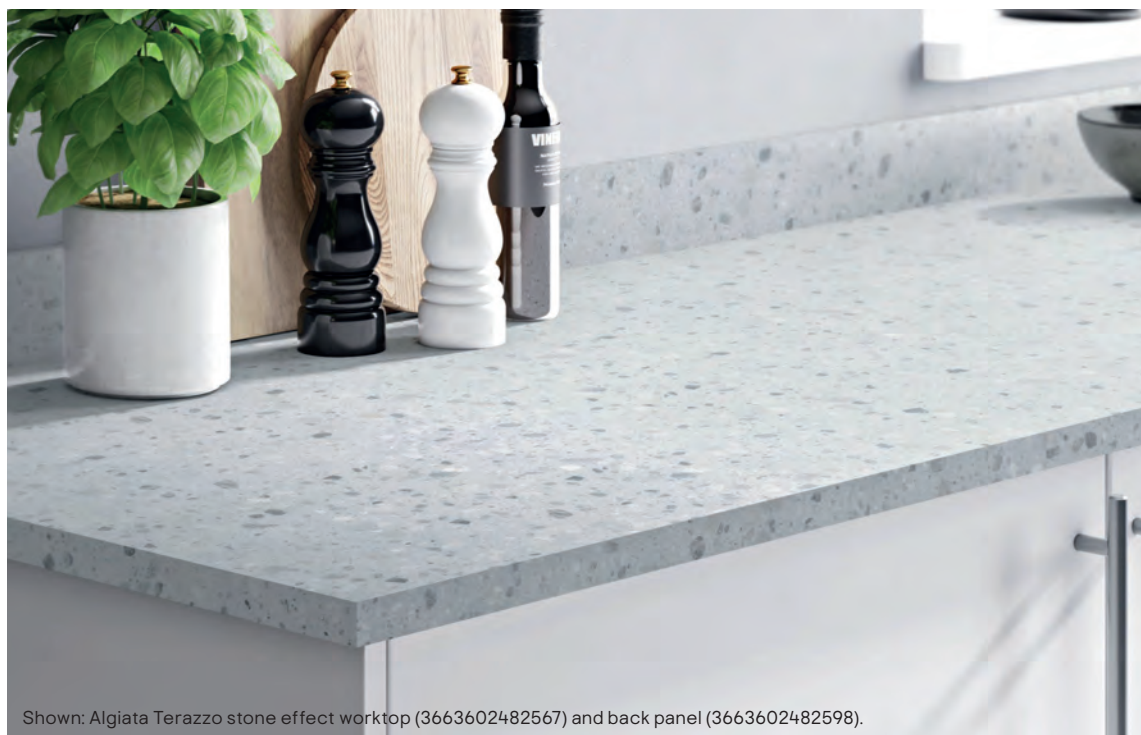

## Algiata laminate

A sleek choice for modern kitchens, the 22mm GoodHome Algiata laminate worktop has a super-slim profile. The enhanced textures and scratch-resistant finish make it a low-maintenance option.