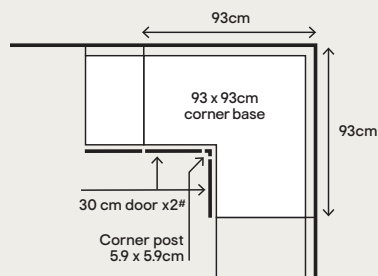

Built-under oven housing

Description	Dimensions	Colour	EAN	€	Can also be used as sink cabinet
60cm Oven housing cabinet	W60 x D57 x H87cm	White	3663602637554	€64	-

Half height drawer base cabinets

Description	Dimensions	Colour	EAN	€
40cm Drawer base cabinet half height	W40 x D57 x H51cm	White	3663602638001*	€43
50cm Drawer base cabinet half height	W50 x D57 x H51cm	White	3663602638018*	€47
60cm Drawer base cabinet half height	W60 x D57 x H51cm	White	3663602638025*	€49

Cicely oven heat deflector kits

Heat deflecting strips protect adjacent doors from radiated heat from cooking appliances.

Description	Dimensions	Colour	EAN	€
Built-under to fit oven housing and single oven with 60cm aperture	W40 x D57 x H51cm	Silver	3663602643548	€17
Double oven to fit tall housing with 90cm aperture	W50 x D57 x H51cm	Silver	3663602643555*	€19

Belfast sink cabinet

Description	Dimensions	Colour	EAN	€	Can also be used as sink drawer
60cm Belfast sink cabinet	W60 x D57 x H63.5cm	White	3663602637547*	€71	Yes

Corner cabinets explained

Our blind corner base cabinets are adjustable, allowing you to use different sized doors to offset your corner. This also helps with any obstructions during the planning process.

L-shaped corner

These cabinets require wide angle hinges to allow full opening.