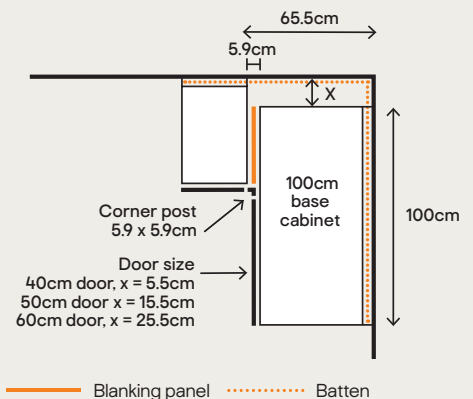

Blind corner – 100cm

Blanking panel (solid line) Batten (dotted line)

*These cabinets require wide angle hinges to allow full opening.