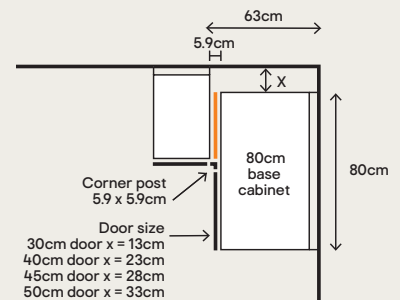

Blind corner - 80cm