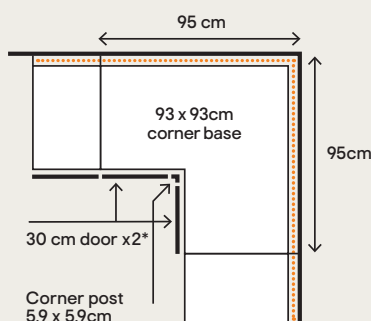

Oven heat deflector kits

Heat deflecting strips protect adjacent doors from radiated heat from cooking appliances.

Description	Colour	EAN	€
Cicely built-under to fit oven housing and single oven with 60cm aperture	Silver	3663602643548	€17
Cicely double oven to fit tall housing with 90cm aperture	Silver	3663602643555	€19

Drawer base cabinets

Can also be used as

Description	Dimensions	Colour	EAN	€	Sink cabinet	Corner cabinet
30cm Base cabinet	W30 x D57 x H90.4cm	White	5059340241883	€76	-	-
40cm Base cabinet	W40 x D57 x H90.4cm	White	5059340241890	€84	-	-
50cm Base cabinet	W50 x D57 x H90.4cm	White	5059340241906	€89	Yes	-
60cm Base cabinet	W60 x D57 x H90.4cm	White	5059340241913	€96	Yes	-
80cm Base cabinet	W80 x D57 x H90.4cm	White	5059340241920	€116	Yes	Yes
100cm Base cabinet	W100 x D57 x H90.4cm	White	5059340241937	€133	Yes	Yes

Corner base cabinets

Description	Dimensions	Colour	EAN	€
93cm Corner cabinet	W93 x D93 x H90.4cm	White	5059340241876	€213
Blanking panel for 100cm, 80cm base and 60cm wall cabinet when used in a blind corner	W25 x D57 x H90.4cm	White	3663602637561	€24

Batten

Description	Dimensions	EAN	€
Batten for base cabinets	W240 X D2.5 X H4cm	5059340400204	€20

Caraway Innovo corner cabinets explained

Blind corner base cabinets are adjustable, allowing you to use different sized doors to offset your corner, helping with any obstructions during the planning process.

L-shaped corner