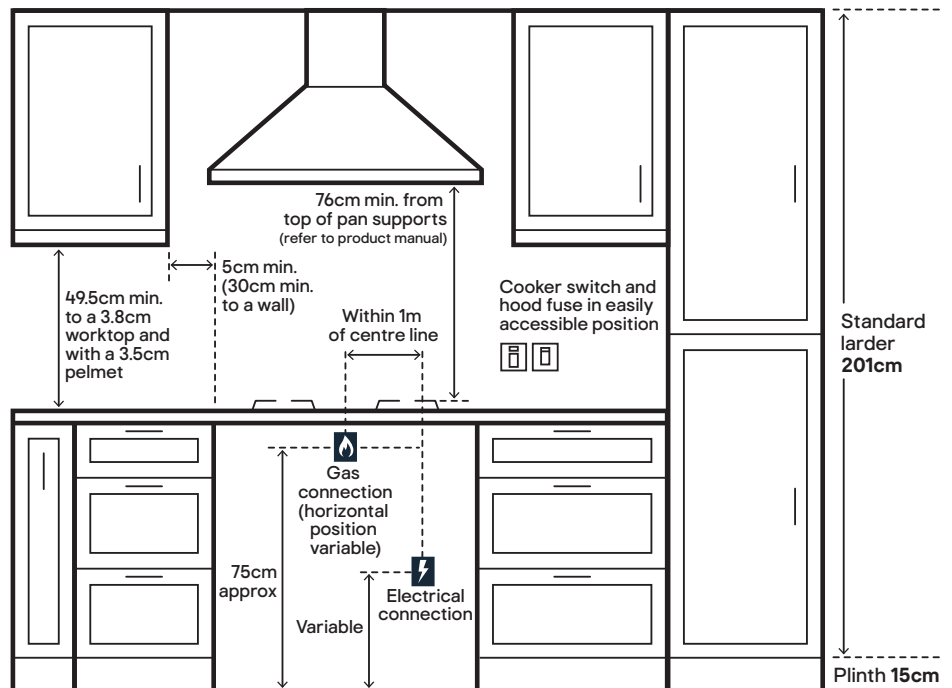

## Remember

- Hobs should have a minimum of 30cm work surface either side (ideally 40cm either side of an electric hob and 50cm either side of a gas hob)
- Ovens shouldn't be located near entrances or where there is through traffic
- Electrical sockets can't be fitted within 30cm of a sink
- Ovens should be separated from adjacent walls or end panels by at least 30cm
- Gas hobs can't be fitted within 30cm of any window and electric hobs within 5cm.