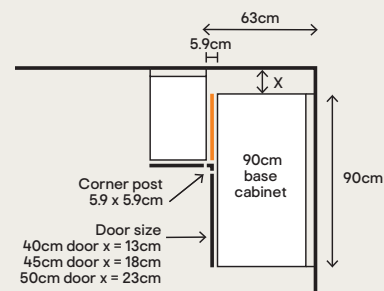

### Blind corner - 100cm

\*\*Two end panels and one back panel included.

Dimensions shown are the cabinet height including legs at 15cm. Legs can be adjusted in height from 12.5cm to 19.5cm to allow for uneven floors. Prices for shelf pack includes the top, shelves and base with feet. Selected products are available for home delivery. Restrictions apply. Delivery charges may apply. For full details please see [diyie/customer-support/delivery](#)