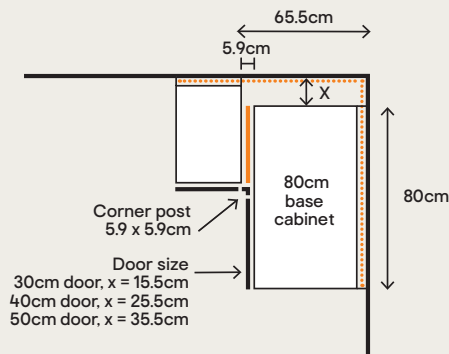

Blind corner – 80cm