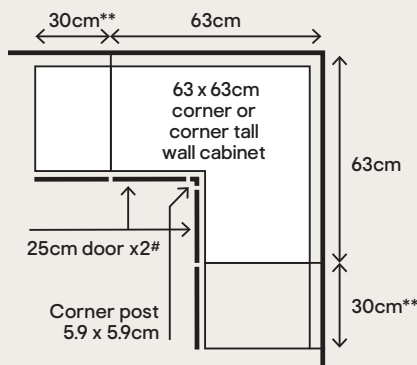

Standard & tall appliance housing

Description	Size (cm)	Colour	EAN	€	
60cm appliance housing standard height (60cm apt)	W60 x D57 x H216cm	White	White – end panels**	3663602637882	€85
			White – shelf pack	3663602637875	€68
60cm tall appliance housing (100cm apt)	W60 x D57 x H234cm	White	White – end panels**	3663602637905	€92
			White – shelf pack	3663602637875	€68

Shelf packs – what's included

For standard and tall larder cabinets
Four adjustable shelves and one fixed shelf included. Available in 30, 50 and 60cm widths.
For standard and tall appliance housings
One oven shelf, one fixed shelf and two adjustable shelves included. Available in 60cm width only.

Caraway wall cabinet lights

Replaces the base of Caraway wall cabinets. Install during construction of cabinet.

30cm	5059340480411	€51
40cm	5059340480428	€56
50cm	5059340480435	€61
60cm	5059340480442	€67
80cm	5059340090818	€77
100cm	5059340090825	€91
Light driver for up to 5 shelves	5059340480473	€32

Cicely glass shelves

Clear glass cabinet shelves with retaining shelf supports – twin pack.

Description/size	EAN	€
30cm cabinet shelf	3663602643432	€13
40cm cabinet shelf	3663602643449*	€16
50cm cabinet shelf	3663602643456	€16
60cm cabinet shelf	3663602643463*	€19
80cm cabinet shelf	3663602643470*	€21
100cm cabinet shelf	3663602643487*	€24

Corner cabinets explained

L-shaped corner wall