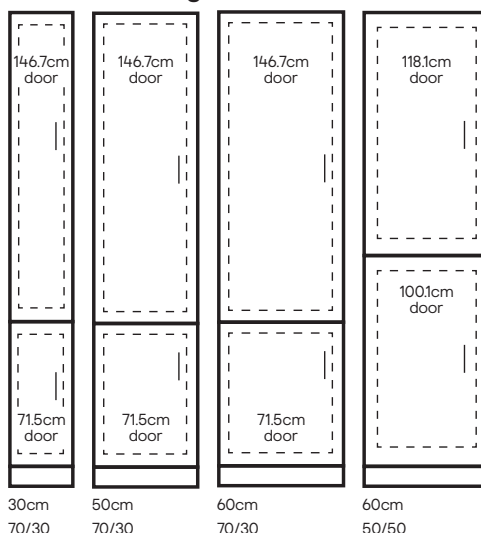

### Blind corner - 100cm

Dimensions shown are the cabinet height including legs at 15cm. Legs can be adjusted in height from 12.5cm to 19.5cm to allow for uneven floors. Prices for shelf pack includes the top, shelves and base with feet. Selected products are available for home delivery. Restrictions apply. Delivery charges may apply. For full details please see [diyie/customer-support/delivery](#)

## Pull-out storage

30cm 70/30 50cm 70/30 60cm 70/30 60cm 50/50

## Fridge freezer

60cm 70/30 60cm 50/50

60cm 60cm 60cm