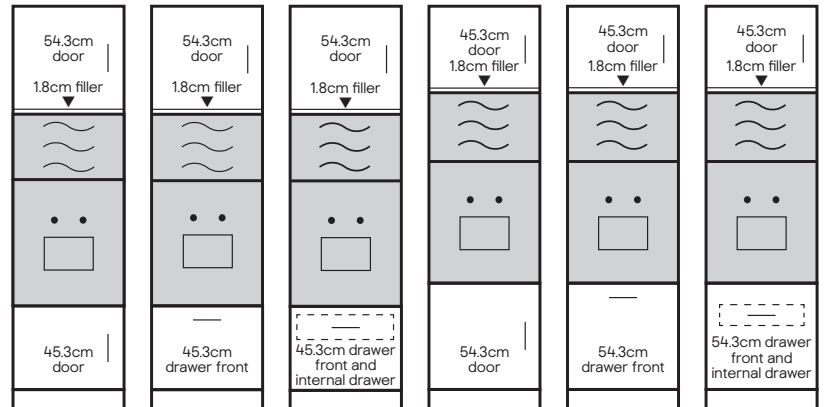

Single and microwave ovens