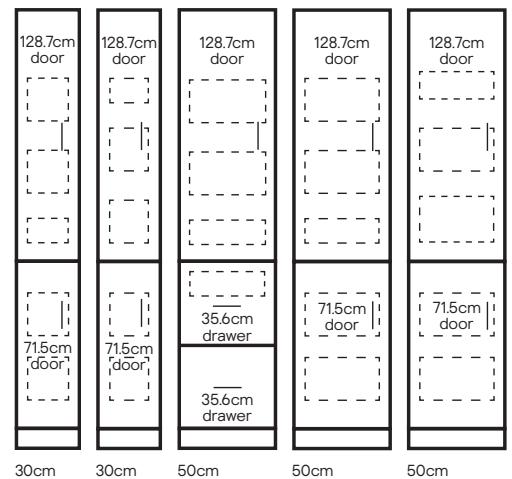

Storage towers