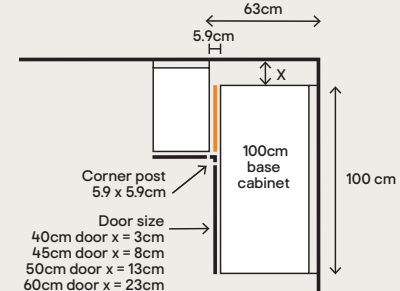

### L-shaped corner

#These cabinets require wide angle hinges to allow full opening.

### Blind corner - 100cm

Dimensions shown are the cabinet height including legs at 15cm. Legs can be adjusted in height from 12.5cm to 19.5cm to allow for uneven floors. Prices for shelf pack includes the top, shelves and base with feet. Selected products are available for home delivery. Restrictions apply. Delivery charges may apply. For full details please see [diyie/customer-support/delivery](#)