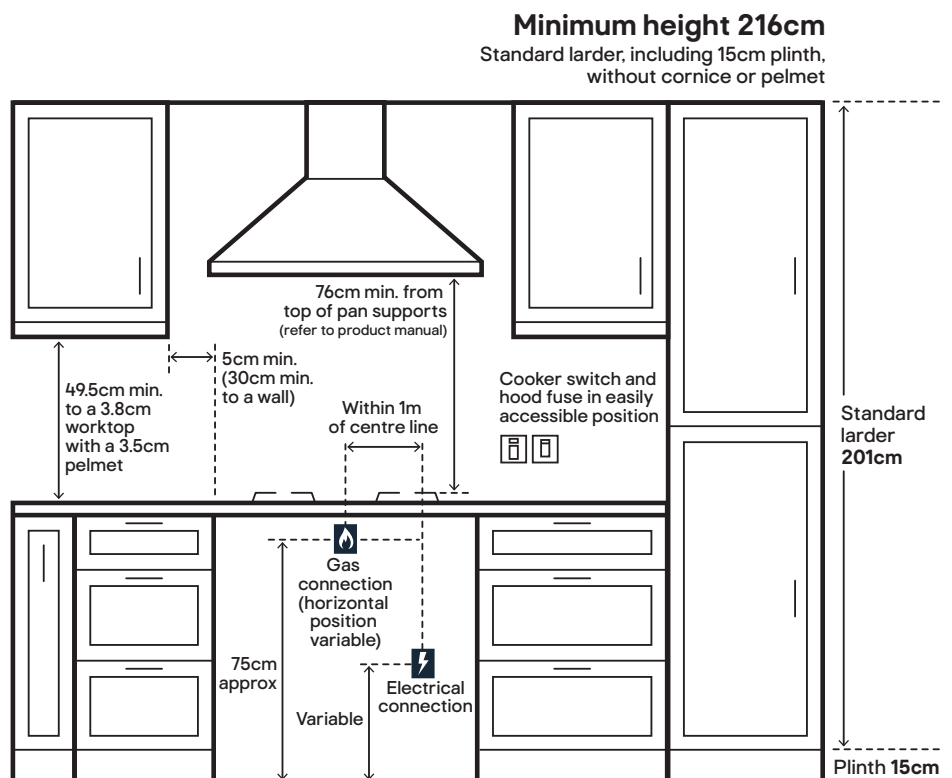

*Price shown includes a 0.05c contribution towards recycling costs. Selected products are available for home delivery. Restrictions apply. Delivery charges may apply. For full details please see [diyie/customer-support/delivery](#)