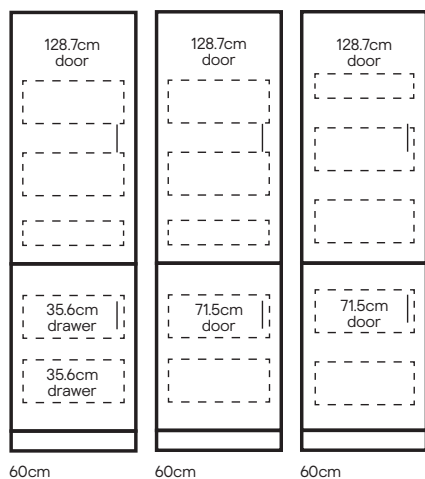

Standard & tall appliance housing

Description	Size (cm)	Colour	EAN	
60cm appliance housing standard height (60cm apt)	W60 x H216 x D57cm	White – end panels†	3663602637882	€85
		White – shelf pack	3663602637875	€68
60cm tall appliance housing (100cm apt)	W60 x H234 x D57cm	White – end panels†	3663602637905	€92
		White – shelf pack	3663602637875	€68

End panels and shelf packs

Appliance key

Fridge freezer

Standard internal drawer

Deep internal drawer

Appliances and internal drawers available separately.

Pantry cabinets

Description			
500mm wide standard oak dresser cabinet	5063022564931	€122	
100cm – std and tall shelf pack 100cm	5063022568588	€186	
100cm pantry standard shelf pack oak	5063022564870	€84	
100cm pantry standard back panels oak	5063022564955	€110	
Standard height end panels	5063022564894	€160	
500mm wide tall oak dresser cabinet	5063022564917	€251	
60cm pantry std/tall shelf pack oak	5063022564979	€265	
60cm pantry tall back panel oak	5063022564887	€205	
60cm pantry standard back panel oak	5063022564924	€184	
100cm pantry tall shelf pack oak	5063022564962	€243	
100cm pantry tall back panel oak	5063022564986	€241	
100cm pantry int drawer and fascia oak	5063022564863	€235	
60cm pantry int drawer and fascia oak	5063022564900	€182	
Tall height end panels	5063022564948	€279	

60cm 60cm 60cm