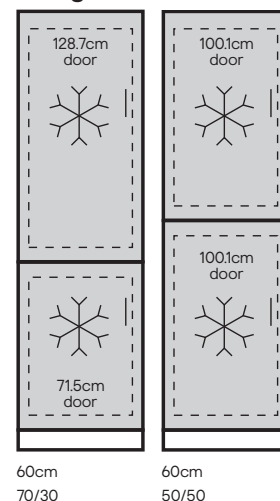

Fridge freezer

60cm 70/30 60cm 50/50