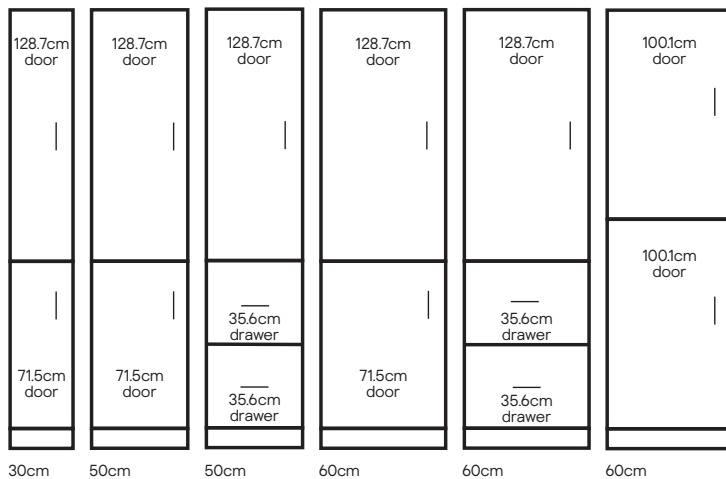

Caraway larder and appliance housings

You can create larder cabinets in two heights and three widths. Combine them with internal drawers to create storage towers.

Larder cabinets

End panels and shelf packs

Shelf packs – what's included

Description	Size (cm)	Colour	EAN			
30cm standard larder cabinet	W30 x H216 x D57cm	3663602320906	€140	White – end panels†	3663602637882	€85
				White – shelf pack	3663602637844*	€55
30cm tall larder cabinet	W30 x H234 x D57cm	3663602320913	€146	White – end panels†	3663602637905*	€92
				White – shelf pack	3663602637844	€55
50cm standard larder cabinet	W50 x H216 x D57cm	3663602320920	€145	White – end panels†	3663602637882*	€85
				White – shelf pack	3663602637851*	€60
50cm tall larder cabinet	W50 x H234 x D57cm	3663602320937	€152	White – end panels†	3663602637905	€92
				White – shelf pack	3663602637851	€60
60cm standard larder cabinet	W60 x H216 x D57cm	3663602320944	€149	White – end panels†	3663602637882	€85
				White – shelf pack	3663602637868	€64
60cm tall larder cabinet	W60 x H234 x D57cm	3663602320951	€156	White – end panels†	3663602637905	€92
				White – shelf pack	3663602637868	€64

For standard and tall larder cabinets

Four adjustable shelves and one fixed shelf included. Available in 30, 50 and 60cm widths.

For standard and tall appliance housings

One oven shelf, one fixed shelf and two adjustable shelves included. Available in 60cm width only.

Standard 216cm height**

Larder cabinet options