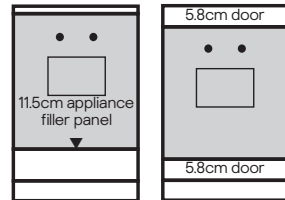

Built-under single oven options

Uses a single oven with full 11.5cm panel underneath that can be used as a drawer.

Alternative oven housing option to accommodate thin worktops and hobs with a larger depth above an oven.