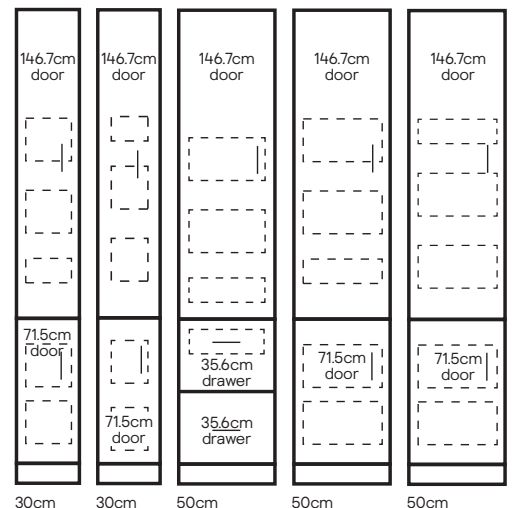

Storage towers

To create these configurations you will need to purchase your chosen components separately. Line drawings are for illustration purposes only.

†Two end panels and one back panel included.

Caraway larder cabinets shown here are made up of larder shelf packs and end panels. Both components need to be purchased separately. Also, doors, internal storage, drawers, hinges, handles, accessories and appliances are available separately.

**Dimensions shown are the cabinet height including legs at 15cm. Legs can be adjusted in height from 12.5cm to 19.5cm to allow for uneven floors.