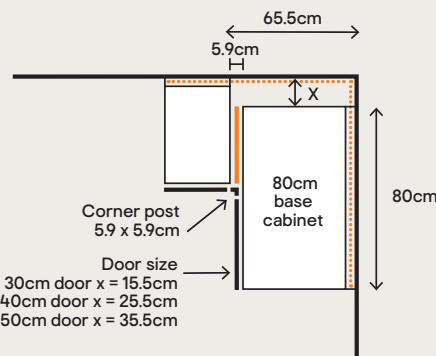

Blind corner – 80cm