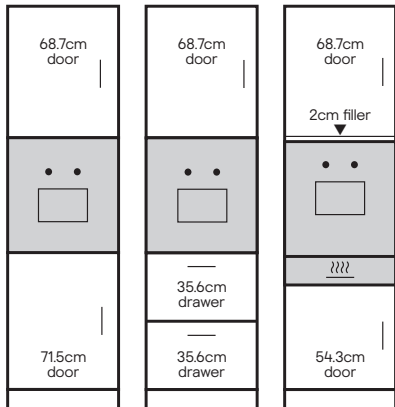

Standard 216cm height**

Single ovens