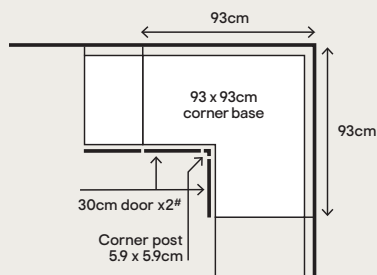

Corner larder cabinets

Compatible with all GoodHome door ranges, and can be fitted in 50/50, 70/30 or double-door configurations. The adjustable shelves mean you can store bottles vertically, as well as horizontally in the integrated bottle rack. Both sides of the cabinet need to be clad with larder end panels of your chosen colour.

Corner larder components

Description/size	External dimensions	EAN
Cabinet end panel 1		5063022019035 €117
Cabinet end panel 2	W101 x D101 x H216m	5063022019042 €161
Cabinet shelf pack 1		5063022019059 €132
Cabinet shelf pack 2		5063022019066 €205

Hinges (Pack of 2)

Description/size	Colour/finish	Soft close	EAN
Angled corner larder hinge	Nickel plated effect	Yes	5063022019073 €21

Conversion kit

Description/size	Colour	EAN	Corner
Corner larder tall conversion kit	W63 x D63 x H90cm	White	5059340702964 €71

Corner cabinets explained

Our blind corner base cabinets are adjustable, allowing you to use different sized doors to offset your corner. This also helps with any obstructions during the planning process.

L-shaped corner

#These cabinets require wide angle hinges to allow full opening.