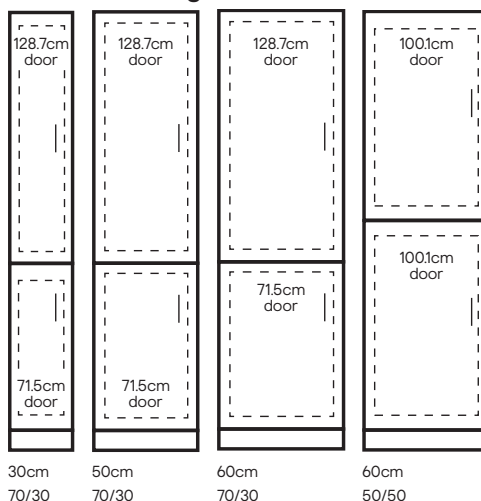

Pull-out storage

30cm 70/30 50cm 70/30 60cm 70/30 60cm 50/50