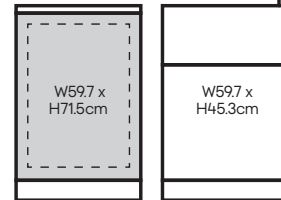

### Blind corner - 100cm

Dimensions shown are the cabinet height including legs at 15cm. Legs can be adjusted in height from 12.5cm to 19.5cm to allow for uneven floors. Prices for shelf pack includes the top, shelves and base with feet. Selected products are available for home delivery. Restrictions apply. Delivery charges may apply. For full details please see [diyie/customer-support/delivery](#)

### Integrated appliances and Belfast sink

An integrated appliance uses a 71.5cm high x 59.7cm wide full height door.

A Belfast sink uses a Belfast sink cabinet and a 45.3cm high x 59.7cm wide door.