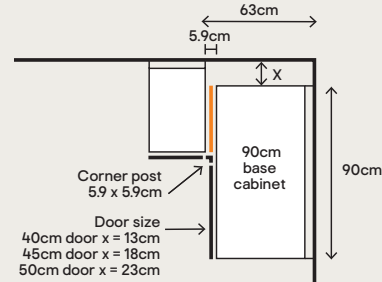

### L-shaped corner

#These cabinets require wide angle hinges to allow full opening.

### Blind corner - 100cm

Dimensions shown are the cabinet height including legs at 15cm. Legs can be adjusted in height from 12.5cm to 19.5cm to allow for uneven floors. Prices for shelf pack includes the top, shelves and base with feet. Selected products are available for home delivery. Restrictions apply. Delivery charges may apply. For full details please see [diyie/customer-support/delivery](#)