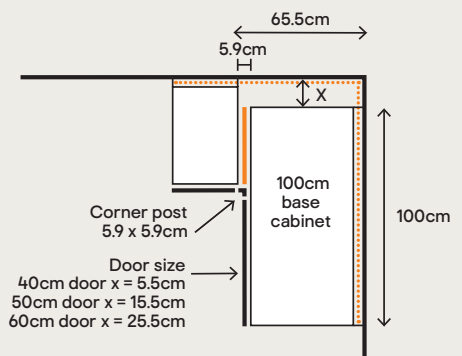

Blind corner – 100cm

*These cabinets require wide angle hinges to allow full opening.

— Blanking panel   ..... Batten