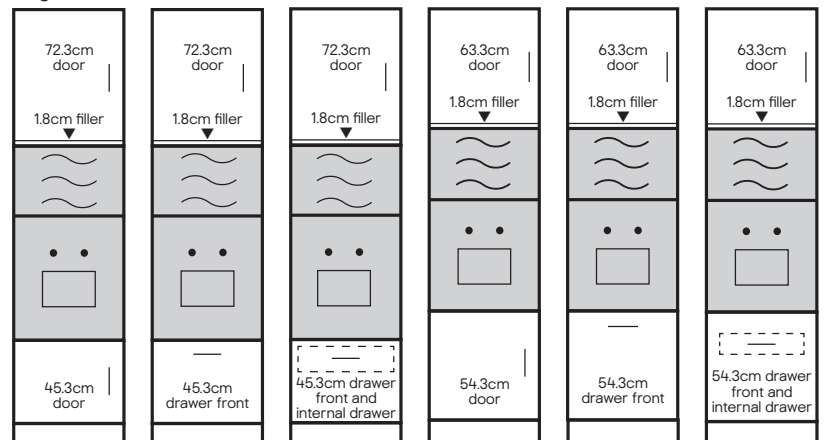

Single and microwave ovens

*Larder cabinets shown here are made up of larder shelf packs and end panels. Both components need to be purchased separately. Doors, internal storage, drawers, hinges, handles, accessories and appliances are sold separately.

**Dimensions shown are the cabinet height including legs at 15cm. Legs can be adjusted in height from 12.5cm to 19.5cm to allow for uneven floors.