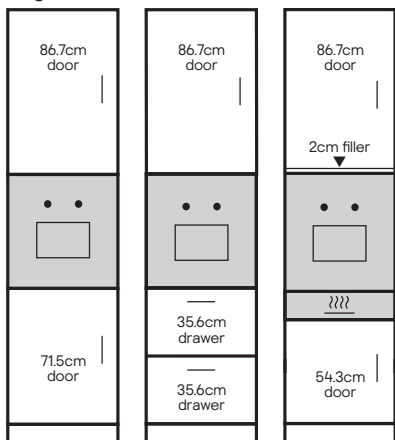

Tall 234cm height**

Single ovens