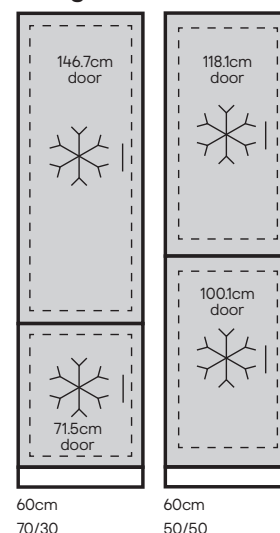

Fridge freezer

60cm 70/30 60cm 50/50

The storage in the 30cm units pulls out as the door opens, whereas the 60cm units have hinged cabinet doors so the storage doesn't automatically pull out.