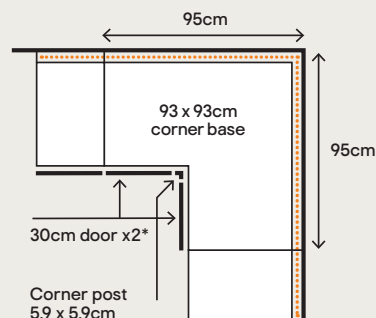

End caps and oven housing fillers

Description	Quantity	Stainless steel effect	Matt black	Copper effect	Brushed brass effect				
Internal worktop rail end caps	Pair (l+r)	5059340243290	€11	5059340243429	€11	5059340243559	€11	5059340705668	€11
Internal drawer rail end caps	Pair (l+r)	5059340243313	€9	5059340243443	€9	5059340243573	€9	5059340705484	€9
Vertical rail end caps	Pair	5059340243368	€11	5059340243498	€11	5059340243627	€11	5059340705446	€11
Oven housing fillers for built-in ovens in tall housings	60cm – pair	5059340243375	€47	5059340243504	€47	5059340243634	€47	5059340705491	€47

Accessories

Description	Quantity	Stainless steel effect	
Rail-to-cabinet fixing bracket	Pair	5059340243221	€3
L-shape rail-to-cabinet fixing bracket	Pair	5059340243245	€3
Straight rail connector	Each	5059340243252	€7
Floating clad-on rail-to-cabinet fixing bracket	Pair	5059340262345	€8
Clad-on and tall rail-to-cabinet fixing bracket	4	5059340243238	€53
Worktop riser (when wall cabinet used as a base)	Pair	5059340330143	€13
Batten for base cabinets W240 x H2.5 x D4cm	Each	5059340400204	€20

Caraway Innovo corner cabinets explained

Blind corner base cabinets are adjustable, allowing you to use different sized doors to offset your corner, helping with any obstructions during the planning process.

L-shaped corner