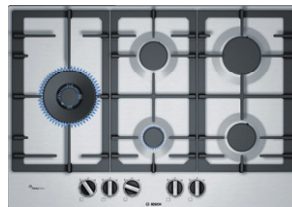

beko

75cm gas hob

Wok burner.
Cast iron pan supports.
Automatically cuts off the gas supply if the flame accidentally goes out.
Stainless steel HQBAW75225SX
8690842475856

75cm gas hob

Cast iron pan stands.
Central 4500w wok burner.
Flame failure safety device.
Gas on glass design.
Fits into a 60cm cutout.
Black tempered glass HVG74WC5B
8059019050751