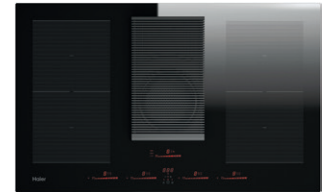

Haier

80cm full-flex venting hob

Hood automatically connects to hob.
Double-bridge zone for uniform heat.
Automatic heat-up and keep-warm function.
4 zones each with boost feature
Multislider interface.
Power management.
10 power levels.
HAIH81FMCF
8059019039121*