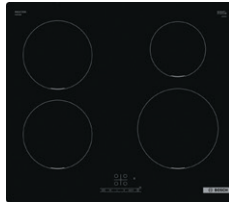

BOSCH

Plug&Play 60cm induction hob

4 zones with 17 power levels.
TouchSelect Control – all at the touch of a button.
Plug & Play – easy installation straight into plug socket.
PowerBoost – optimised power level function for faster heating.
Black PUE611BB5B Series 4
4242005285150