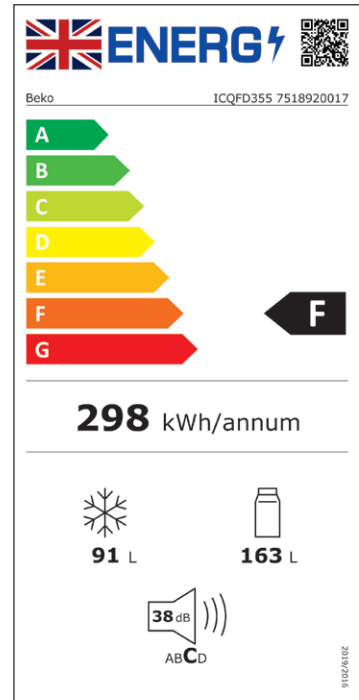

Great Britain

Good to know

Stacking your appliances can save valuable worktop space. Ovens, compact ovens, microwaves, warming drawers and even coffee machines can be fitted together in our appliance housing cabinets.

For more ideas and inspiration visit diy.com/appliances