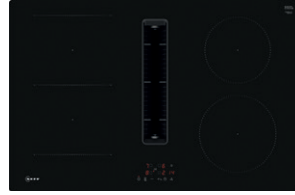

New 80cm venting hob

Touch Control.
4 zones.
1 x CombiZone + Ventilation.
Auto-on fan.
Frameless.
7.4kW.
Includes 4 clean air filters, a telescopic slider, and an adhesive seal for unducted installation.
High extraction rate – ensures a clear view while cooking thanks to efficient motor technology.
V58NBSI0
4242004277460*