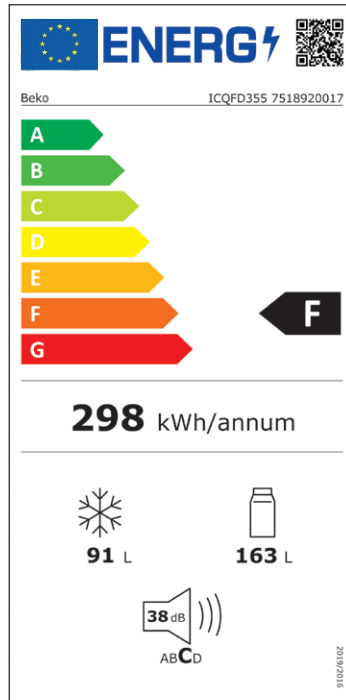

Current labels (from 1 March 2021)

Republic of Ireland and Northern Ireland