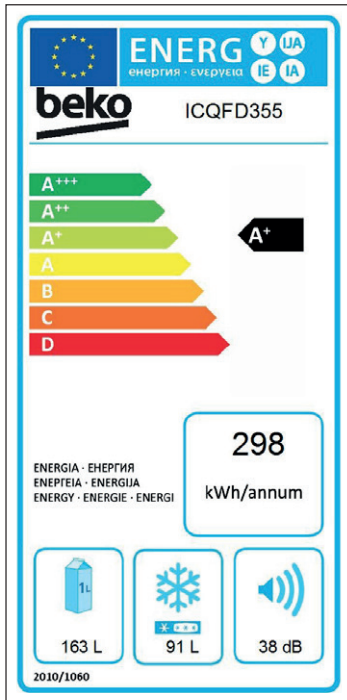

Energy efficiency rating for appliances

First introduced over 20 years ago, energy labels awarded products with an A for high efficiency or an F for low efficiency, encouraging manufacturers to develop more energy-efficient technologies. As products became more efficient, labels of A+, A++ and A+++ were added.

In recent years, the EU agreed to clearer energy efficiency labelling rules, so moved from the current scale to an A to G energy scale. These symbols tell you how energy-efficient each appliance is, with 'A' being the most efficient and 'G' being the least.

The new regulations apply across all European member states and Northern Ireland, and Great Britain have implemented similar requirements. These updated labels have been visible in stores and online since 1 March 2021. A new element in these labels is a QR code, which provides additional information.

Old labels