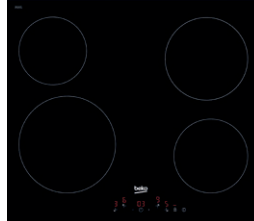

**COOKE
& LEWIS**

29cm ceramic hob

2 zones.
5 power levels.
CLCER30A
3663602429500

**COOKE
& LEWIS**

59cm ceramic hob

4 zones.
9 power levels.
CLCER60A
3663602429517

Hotpoint

New 58cm ceramic hob

4 zone ceramic hob.
Easy to use touch controls.
Residual heat indicator.
Black HR612CH
5054645043026*

CANDY

New 60cm ceramic hob

4 different sized zones.
10 power levels.
Residual heat indicators.
Touch control.
Black CH64CCB
8016361954878