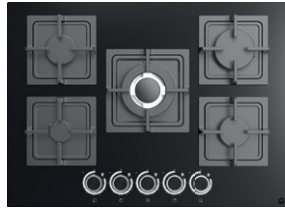

GoodHome

70cm gas hob with LinkSense

Pair with compatible hoods for automated extraction with LinkSense technology.
Light up rotary controls.
Flame select control.
Black GH78GASLK
5059340445786