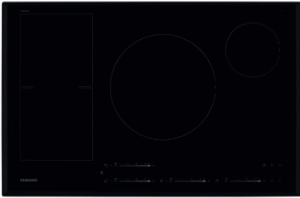

SAMSUNG

New 80cm induction hob

4 cooking zones.
Pan detection technology.
Easy to adjust touch controls.
NZ84F7NC6AB
8806086170468