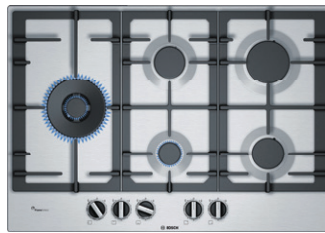

beko

75cm gas hob

Wok burner.
Cast iron pan supports.
Automatically cuts off the gas supply if the flame accidentally goes out.
Stainless steel HQBAW75225SX
8690842475856

75cm gas hob

Cast iron pan stands.
Central 4500w wok burner.
Flame failure safety device.
Gas on glass design.
Fits into a 60cm cutout.
Gas on glass HVG74WC5B
8059019050751