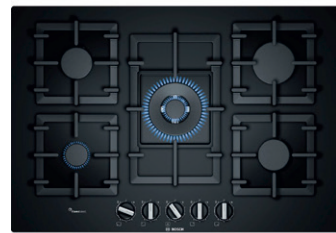

5-burner gas hobs

New

Hotpoint

75cm gas hob

Automatic ignition.
Easy to use rotary controls.
Cast iron pan supports.
PPH75GDFIXUK
5054645635481

GoodHome

70cm gas hob with LinkSense

Pair with compatible hoods for automated extraction with LinkSense technology.
Light up rotary controls.
Flame select control.
Black GH78GASLK
5059340445786

beko

75cm gas hob

Wok burner.
Cast iron pan supports.
Automatically cuts off the gas supply if the flame accidentally goes out.
Stainless steel HQBAW75225SX
8690842475856

75cm gas hob

Cast iron pan stands.
Central 4500w wok burner.
Flame failure safety device.
Gas on glass design.
Fits into a 60cm cutout.
Gas on glass HVG74WC5B
8059019050751

BOSCH

75cm gas hob

Wok burner.
FlameSelect – for precise adjustment of the flame in 9 defined power levels.
Dual flame power burner with two heat options.
Cast iron pan supports.
Stainless steel PCS7A5B90 Series 6
4242002837505

BOSCH

75cm gas hob

Wok burner.
FlameSelect – for precise adjustment of the flame in 9 defined power levels.
Standard and semi-flush mounted installation.
Semi-continuous cast iron pan support for high stability and easy cleaning.
Black PPQ7A6B90 Series 6
4242002914985

New

Haier

70cm gas hob

9 power settings.
Double ring burners.
Cast iron grids.
Front rotary controls.
Flame failure safety device.
HAVG75HB
8059019016597

NEFF

75cm gas hob

Wok burner.
FlameSelect – for precise adjustment of the flame in 9 defined power levels.
Cast iron pan supports.
Black tempered glass T27CA59S0 N70
4242004203476

New

smeg

72cm gas hob

Automatic ignition.
Easy to use knob controls.
Cast iron pan supports.
PX375
8017709252090

Good to know