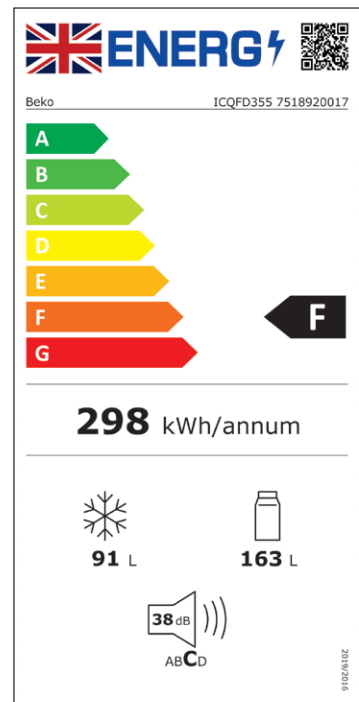

Great Britain

Good to know

Stacking your appliances can save valuable worktop space. Ovens, compact ovens, microwaves, warming drawers and even coffee machines can be fitted together in our appliance housing cabinets.