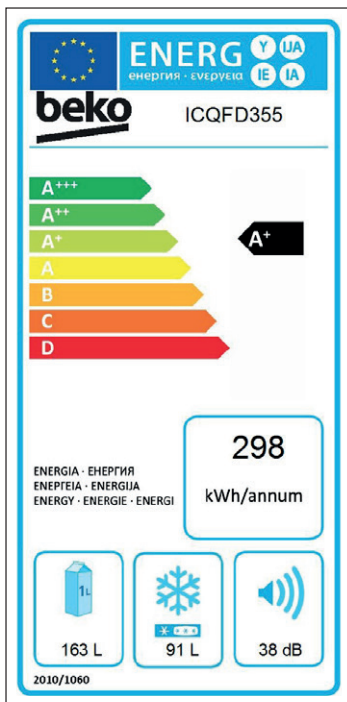

Energy efficiency rating for appliances

First introduced over 20 years ago, energy labels awarded products with an A for high efficiency or an F for low efficiency, encouraging manufacturers to develop more energy-efficient technologies. As products became more efficient, labels of A+, A++ and A+++ were added.

In recent years, the EU agreed to clearer energy efficiency labelling rules, so moved from the current scale to an A to G energy scale. These symbols tell you how energy-efficient each appliance is, with 'A' being the most efficient and 'G' being the least.

The new regulations apply across all European member states and Northern Ireland, and Great Britain have implemented similar requirements. These updated labels have been visible in stores and online since 1 March 2021. A new element in these labels is a QR code, which provides additional information.

Old labels