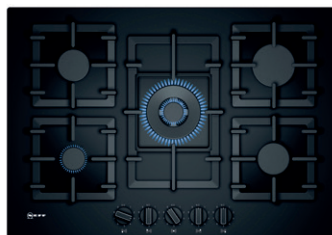

NEFF

75cm gas hob

Wok burner.
FlameSelect – for precise adjustment of the flame in 9 defined power levels.
Cast iron pan supports.
Black tempered glass T27CA59S0 N70
4242004203476

New