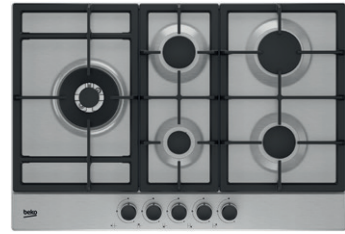

5-burner gas hobs

New

Hotpoint

75cm gas hob

Automatic ignition.
Easy to use rotary controls.
Cast iron pan supports.
PPH75GDFIXUK
5054645635481

GoodHome

70cm gas hob with LinkSense

Pair with compatible hoods for automated extraction with LinkSense technology.
Light up rotary controls.
Flame select control.
Black GH78GASLK
5059340445786