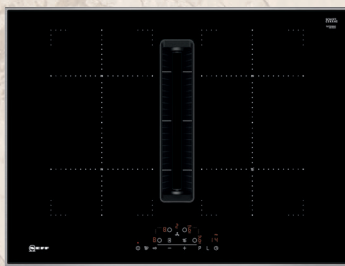

N 70 T47TD7BN2