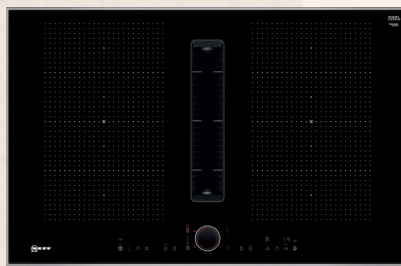

N 90 T58TL6EN2