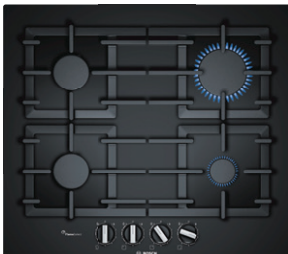

4-burner gas hobs

Easy to control and quick to heat up, gas hobs are a popular choice for professional cooks.

**COOKE
& LEWIS**

60cm gas hob

Black glass top.
Flame failure device.
CLGOGUIT4
3663602842170

New

Hotpoint

59cm gas hob

Cast iron pan supports.
Flame failure safety device.
Automatic ignition.
Rotary controls.
PPH60GDFIXUK
5054645635467*

New

Hisense

58cm gas hob

4 burners.
Automatic ignition.
Easy to use rotary controls.
Enamel coated pan supports.
GM642XSUK
3838782391682*

beko

60cm gas hob

Wok burner
Cast iron pan supports flame
failure device.
Black HQBAW64225SB
8690842475832*
Stainless steel HQBAW64225SX
8690842475849*

New

SAMSUNG

60cm Prezion gas hob

4 burners.
Automatic ignition.
Easy to use knob controls.
Cast iron pan supports.
A64H3000AK
8806086030861*

BOSCH

60cm gas hob

FlameSelect – for precise adjustment
of the flame in 9 defined power levels.
Continuous cast iron pan supports.
Flame failure safety device.
Stainless steel PCP6A5B90 Series 6
4242002837468*
Black PCP6A6B90 Series 6
4242002914404*

BOSCH

60cm gas hob

Black tempered glass surface.
FlameSelect – for precise adjustment
of the flame in 9 defined power levels.
Continuous cast iron pan supports.
PPP6A6B90 Series 6
4242002801933*

New

Haier

60cm gas hob

9 power settings.
Double ring burners.
Cast iron grids.
Front rotary controls
Flame Failure Safety Device
HAVG6BF4HB
8059019012957*

New

smeg

60cm gas hob

4 burners.
Automatic ignition.
Easy to use knob controls.
Cast iron pan supports.
PX364L
8017709252106*