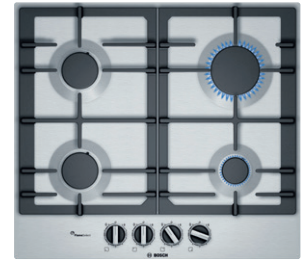

beko

60cm gas hob

Wok burner
Cast iron pan supports flame
failure device.
Black HQBAW64225SB
8690842475832*
Stainless steel HQBAW64225SX
8690842475849*

New

SAMSUNG

60cm Prezion gas hob

4 burners.
Automatic ignition.
Easy to use knob controls.
Cast iron pan supports.
A64H3000AK
8806086030861*