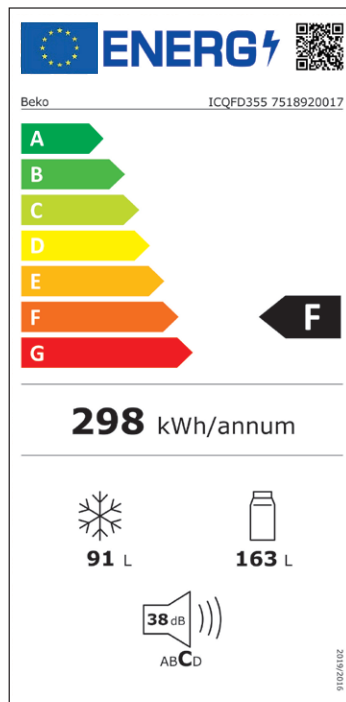

Current labels (from 1 March 2021)

Republic of Ireland and Northern Ireland