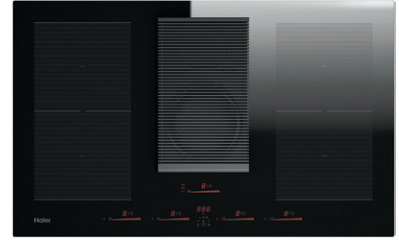

Haier

80cm full-flex venting hob

Hood automatically connects to hob.
Double-bridge zone for uniform heat.
Automatic heat-up and keep-warm function.
4 zones each with boost feature

Multislider interface.
Power management.
10 power levels.
HAIH81FMCF
8059019039121*