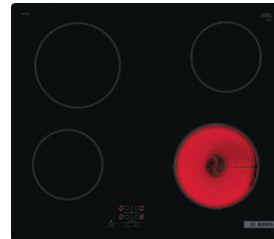

BOSCH

60cm ceramic hob

4 zones.

9 power levels.

TouchSelect basic.

Quick Stop function quickly switches off all cooking zones at the touch of a button.

Black PKE61RAA8B Series 2

4242005280384*

*Home delivery only.

Selected products are available for home delivery to selected locations. Restrictions apply. Delivery charges may apply. For full details please see diy.com/customer-support/delivery