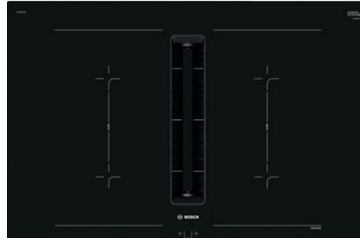

BOSCH

70cm venting hob

Built-in dimension 60cm.
DirectSelect control.
2 x CombiZone + Ventilation.
Auto-on fan.
Front bevel.

7.4kW
Includes 4 clean air filters, a telescopic slider, and an adhesive seal for un-ducted installation.
PVQ731F15E
4242005194407*