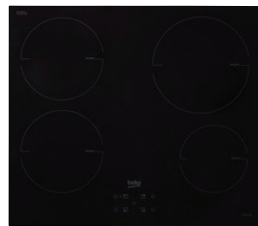

beko

58cm induction hob

4 zones.
9 power levels.
Booster function.
Black HQ1 64400 MT
8690842401695*