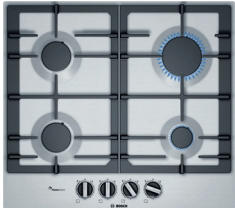

BOSCH

60cm gas hob

FlameSelect – for precise adjustment of the flame in 9 defined power levels.
Continuous cast iron pan supports.
Flame failure safety device.
Stainless steel PCP6A5B90 Series 6
4242002837468*
Black PCP6A6B90 Series 6
4242002914404*