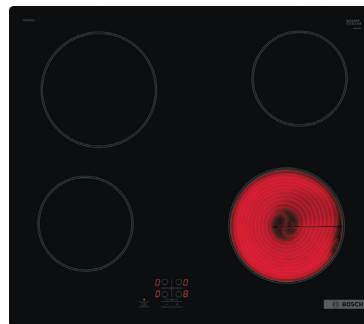

Ceramic hobs

With a heat-resistant ceramic glass surface, these durable hobs are practical and easy to clean.

COOKE & LEWIS
29cm ceramic hob
2 zones.
5 power levels.
CLCER30A
3663602429500

COOKE & LEWIS
59cm ceramic hob
4 zones.
9 power levels.
CLCER60A
3663602429517

beko
New 60cm ceramic hob
4 zones.
Touch control.
Rapidite cooking zones.
Quick and easy installation.
Designed with high quality, durable glass.
Black HIC164402T
8690842718328

BOSCH
60cm ceramic hob
4 zones.
9 power levels.
TouchSelect basic.
Quick Stop function quickly switches off all cooking zones at the touch of a button.
Black PKE61RAA8B Series 2
4242005280384*

Shown: beko 60cm ceramic hob Black, 8690842718328

Induction hobs

These hobs rapidly heat using induction technology, heating the pan rather than the surface. They require pans with a magnetisable base, such as iron or stainless steel.