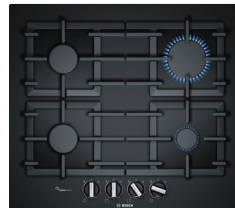

beko

New 60cm gas hob

Cast iron pan supports.
Auto ignition.
Automatically cuts off the gas supply if the flame accidentally goes out.
Stainless steel HIAW164225SX
8690842718335

BOSCH

60cm gas hob

FlameSelect – for precise adjustment of the flame in 9 defined power levels.
Continuous cast iron pan supports.
Flame failure safety device.
Stainless steel PCP6A5B90 Series 6
4242002837468*
Black PCP6A6B90 Series 6
4242002914404*