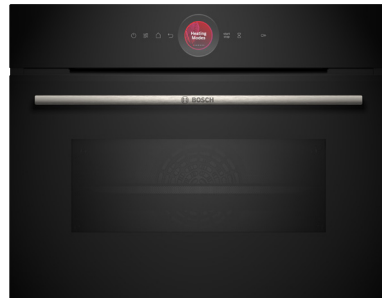

CMG7241B1B / 4242005325948