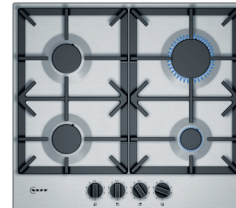

NEFF

New 60cm gas hob

Flame failure device.
Hob Features: Automatic ignition, 3.5kW wok burner.
Stainless steel T26DS59N0
4242004203438*