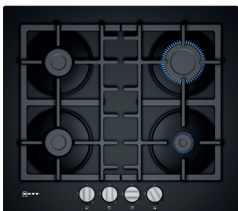

NEFF

New 60cm gas hob

Flame supervision device.
Automatic ignition.
Easy clean.
Black T26CB49S0
4242004237976*