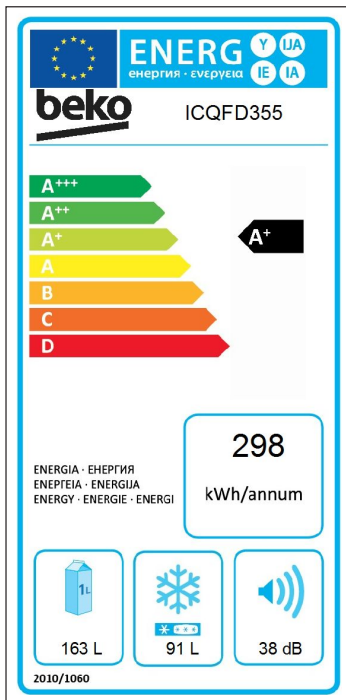

Energy efficiency rating for appliances

First introduced over 20 years ago, energy labels awarded products with an A for high efficiency or an F for low efficiency, encouraging manufacturers to develop more energy-efficient technologies. As products became more efficient, labels of A+, A++ and A+++ were added.

In recent years, the EU agreed to clearer energy efficiency labelling rules, so moved from the current scale to an A to G energy scale. These symbols tell you how energy-efficient each appliance is, with 'A' being the most efficient and 'G' being the least.

The new regulations apply across all European member states and Northern Ireland, and Great Britain have implemented similar requirements. These updated labels have been visible in stores and online since 1 March 2021. A new element in these labels is a QR code, which provides additional information.

Old labels