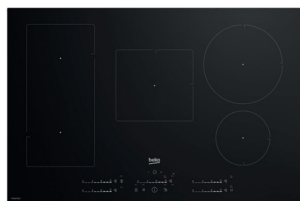

GoodHome

Bamia 90cm FlexZone induction hob

FlexZone, boost function and timer.
Pause cooking function, colour TFT screen.
5 zones.
10 power levels.
Black GHIIHAC90A
5059340445533*

beko

58cm IndyFlex induction hob

2 large flexible zones.
9 power levels.
Booster function.
Black HII64201MT
8690842255366*

beko

80cm induction hob

5 zones including IndyFlex technology – merge two cooking zones, perfect for larger pans.
Direct Access touch control display.
9 adjustable power levels.
Black HII85700UFT
8690842496424*