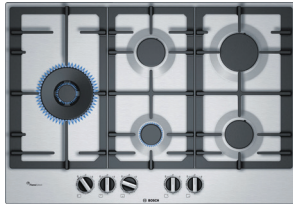

BOSCH

75cm gas hob

Wok burner.

FlameSelect – for precise adjustment of the flame in 9 defined power levels.

Dual flame power burner with two heat options.

Cast iron pan supports.

Stainless steel PCS7A5B90 Series 6
4242002837505*