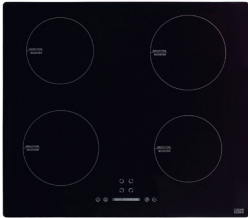

Ceramic hobs

With a heat-resistant ceramic glass surface, these durable hobs are practical and easy to clean.

COOKE & LEWIS
29cm ceramic hob
2 zones.
5 power levels.
CLCER30A
3663602429500

COOKE & LEWIS
59cm ceramic hob
4 zones.
9 power levels.
CLCER60A
3663602429517

beko
New 60cm ceramic hob
4 zones.
Touch control.
Rapidite cooking zones.
Quick and easy installation.
Designed with high quality, durable glass.
Black HIC164402T
8690842718328

BOSCH
60cm ceramic hob
4 zones.
9 power levels.
TouchSelect basic.
Quick Stop function quickly switches off all cooking zones at the touch of a button.
Black PKE61RAA8B Series 2
4242005280384*

Shown: beko 60cm ceramic hob Black, 8690842718328

Induction hobs

These hobs rapidly heat using induction technology, heating the pan rather than the surface. They require pans with a magnetisable base, such as iron or stainless steel.