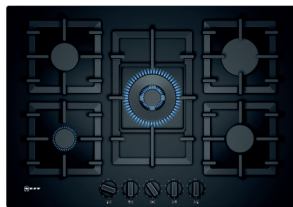

Electric automatic gas ignition.

FlameSelect: you can precisely set the flame power to 9 different levels.

Grills in cast iron.

Black tempered glass T27DS59N0 N70
4242004203506*

NEFF

75cm gas hob

Wok burner.