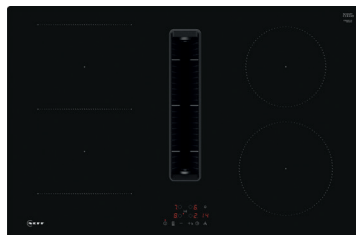

NEFF

60cm venting hob

Touch Control.
4 x zones.
1 x Combi Zone + Ventilation.
Auto-on fan.
7.4kW

Includes 4 cleanAir filters, a telescopic slider, and an adhesive seal for un-ducted installation.

High extraction rate – ensures a clear view while cooking thanks to efficient motor technology.
V56NBSL0
4242004277439*