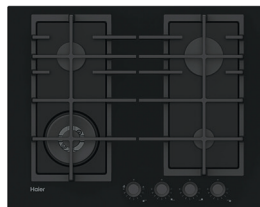

Electric automatic gas ignition.

FlameSelect: you can precisely set the flame power to 9 different levels.

Grills in cast iron.

Black tempered glass T27DS59N0 N70
4242004203506*

NEFF

75cm gas hob

Wok burner.

FlameSelect – for precise adjustment of the flame in 9 defined power levels.

Cast iron pan supports.

Black tempered glass T27CA59S0 N70
4242004203476*

Haier

New 65cm gas hob

Total black burners.

Dishwasher safe grids.