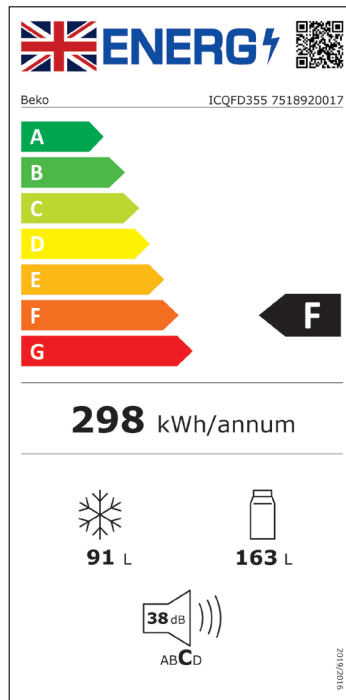

Current labels (from 1 March 2021)

Republic of Ireland and Northern Ireland