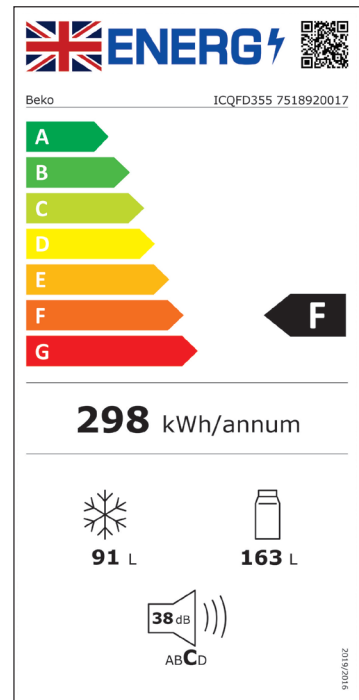

Great Britain

Good to know

Stacking your appliances can save valuable worktop space. Ovens, compact ovens, microwaves, warming drawers and even coffee machines can be fitted together in our appliance housing cabinets.

For more ideas and inspiration
visit diy.com/appliances