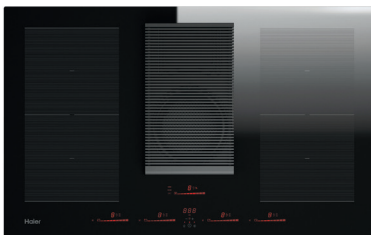

Haier

80cm full-flex venting hob

Hood automatically connects to hob.
Double-bridge zone for uniform heat.
Automatic heat-up and keep-warm function.
4 zones each with boost feature
Multislider interface.
Power management.
10 power levels.
HAIH81FMCF
8059019039121*