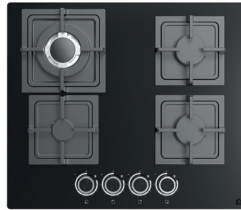

GoodHome

60cm gas hob with LinkSense

Pair with compatible hoods for automated extraction with LinkSense technology.
Light up rotary controls.
Flame select control.
Black GH60GASLK
5059340445793