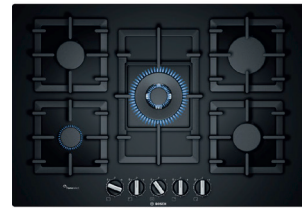

BOSCH

75cm gas hob

Wok burner.

FlameSelect – for precise adjustment of the flame in 9 defined power levels.

Standard and semi-flush mounted installation.

Semi-continuous cast iron pan support for high stability and easy cleaning.

Black PPQ7A6B90 Series 6
4242002914985*