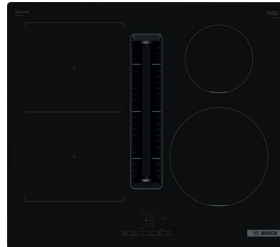

BOSCH

New 60cm venting hob

Touch Control.
4 zones.
1 x CombiZone + Ventilation.
Auto-on fan.
Frameless.
7.4kW

Includes 4 clean air filters, a telescopic slider, and an adhesive seal for unducted installation.

PVS611B16E Series 4
4242005433650*