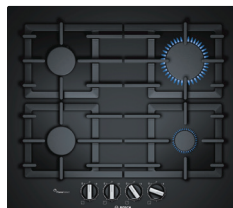

### 60cm gas hob

FlameSelect – for precise adjustment of the flame in 9 defined power levels.  
Continuous cast iron pan supports.  
Flame failure safety device.  
Stainless steel PCP6A5B90 Series 6  
4242002837468\*  
Black PCP6A6B90 Series 6  
4242002914404\*