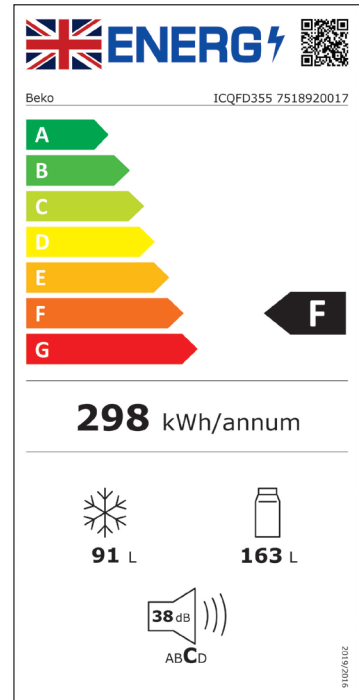

Great Britain

Good to know

Stacking your appliances can save valuable worktop space. Ovens, compact ovens, microwaves, warming drawers and even coffee machines can be fitted together in our appliance housing cabinets.

For more ideas and inspiration visit diy.ie/appliances