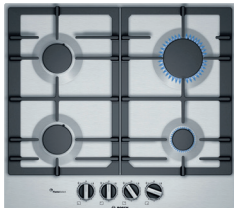

BOSCH

60cm gas hob

FlameSelect – for precise adjustment of the flame in 9 defined power levels.
Continuous cast iron pan supports.
Flame failure safety device.
Stainless steel PCP6A5B90 Series 6
4242002837468*
Black PCP6A6B90 Series 6
4242002914404*