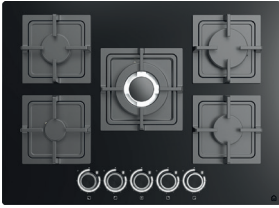

5-burner gas hobs

GoodHome

70cm gas hob with LinkSense

Pair with compatible hoods for automated extraction with LinkSense technology.

Light up rotary controls.

Flame select control.

Black GH78GASLK
5059340445786*