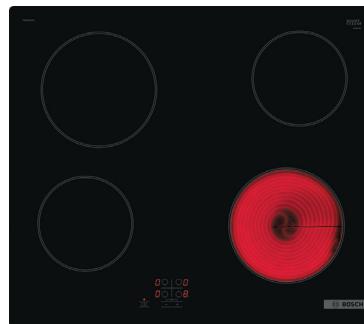

## Ceramic hobs

With a heat-resistant ceramic glass surface, these durable hobs are practical and easy to clean.

**COOKE & LEWIS**  
**29cm ceramic hob**  
2 zones.  
5 power levels.  
CLCER30A  
3663602429500

**COOKE & LEWIS**  
**59cm ceramic hob**  
4 zones.  
9 power levels.  
CLCER60A  
3663602429517

**beko**  
**New 60cm ceramic hob**  
4 zones.  
Touch control.  
Rapidite cooking zones.  
Quick and easy installation.  
Designed with high quality, durable glass.  
Black HIC164402T  
8690842718328

**BOSCH**  
**60cm ceramic hob**  
4 zones.  
9 power levels.  
TouchSelect basic.  
Quick Stop function quickly switches off all cooking zones at the touch of a button.  
Black PKE61RAA8B Series 2  
4242005280384\*