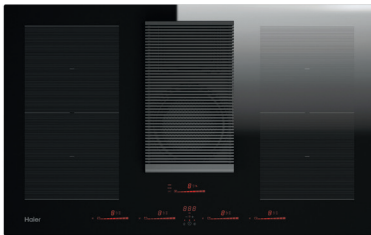

Haier

80cm full-flex venting hob

Hood automatically connects to hob.
Double-bridge zone for uniform heat.
Automatic heat-up and keep-warm function.
4 zones each with boost feature
Multislider interface.
Power management.
10 power levels.
HAIH81FMCF
8059019039121*