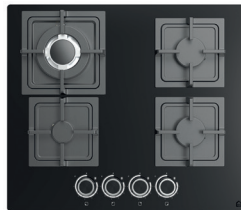

GoodHome

60cm gas hob with LinkSense

Pair with compatible hoods for automated extraction with LinkSense technology.
Light up rotary controls.
Flame select control.
Black GH60GASLK
5059340445793