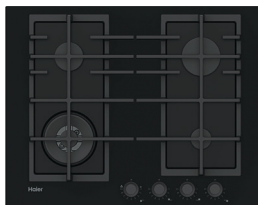

Haier

New 65cm gas hob

Total black levels.

Dishwasher safe grids.

Preci flame.

HAVG5BF4S2B
8059019032504*