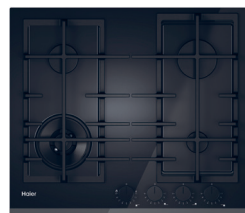

Haier

New 65cm gas hob

65cm for more space.
Dishwasher safe grids.
Cast iron full grids.
HAVG6BF4TBPB
8059019092850*