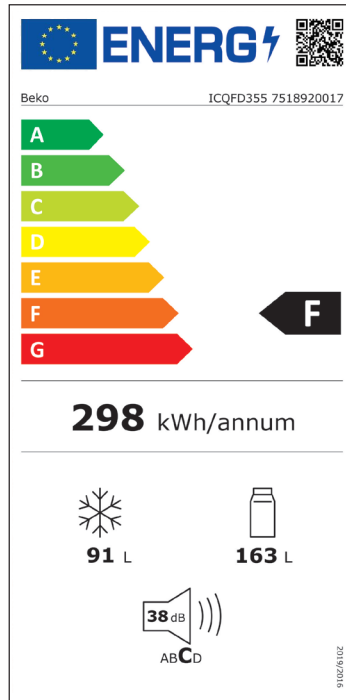

Current labels (from 1 March 2021)

Republic of Ireland and Northern Ireland