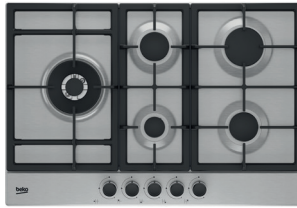

## 70cm gas hob with LinkSense

Pair with compatible hoods for automated extraction with LinkSense technology.

Light up rotary controls.

Flame select control.

Black GH78GASLK  
5059340445786\*

**beko**