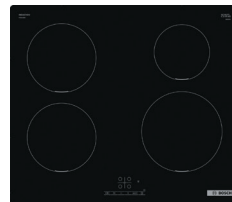

## 58cm IndyFlex induction hob

2 large flexible zones.  
9 power levels.  
Booster function.  
Black HII64201MT  
8690842255366\*

**beko**

## 80cm induction hob

5 zones including IndyFlex technology – merge two cooking zones, perfect for larger pans.  
Direct Access touch control display.  
9 adjustable power levels.  
Black HII85700UFT  
8690842496424\*