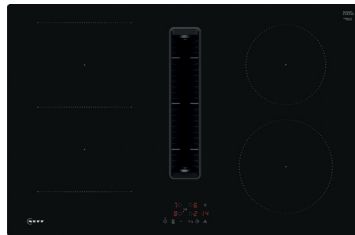

NEFF

60cm venting hob

Touch Control.
4 x zones.
1 x Combi Zone + Ventilation.
Auto-on fan.
7.4kW

Includes 4 cleanAir filters, a telescopic slider, and an adhesive seal for un-ducted installation.

High extraction rate – ensures a clear view while cooking thanks to efficient motor technology.
V56NBSL0
4242004277439*