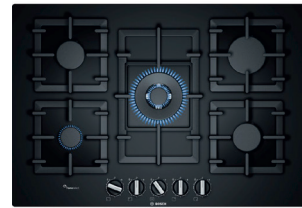

BOSCH

75cm gas hob

Wok burner.

FlameSelect – for precise adjustment of the flame in 9 defined power levels.

Standard and semi-flush mounted installation.

Semi-continuous cast iron pan support for high stability and easy cleaning.

Black PPG7A6B90 Series 6
4242002914985*