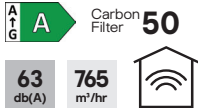

BOSCH

Integrated hood

60cm
LED illumination.
3 speeds.
Silver DEM66AC00B Series 2
4242005041121*