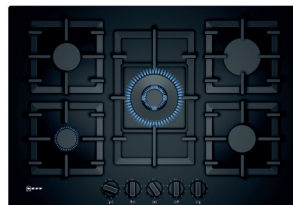

## New 75cm gas hob

Electric automatic gas ignition.

FlameSelect: you can precisely set the flame power to 9 different levels.

Grills in cast iron.

Black tempered glass T27DS59N0 N70  
4242004203506\*

**NEFF**