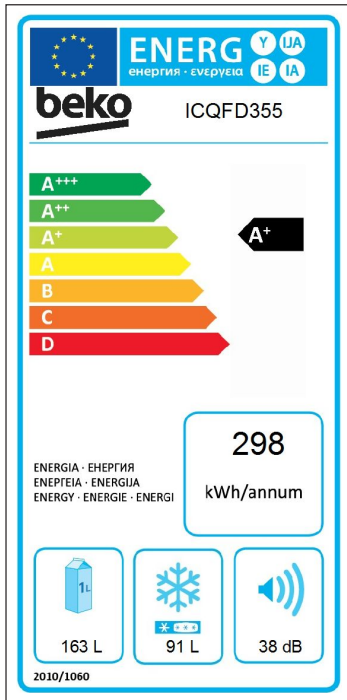

Energy efficiency rating for appliances

First introduced over 20 years ago, energy labels awarded products with an A for high efficiency or an F for low efficiency, encouraging manufacturers to develop more energy-efficient technologies. As products became more efficient, labels of A+, A++ and A+++ were added.

In recent years, the EU agreed to clearer energy efficiency labelling rules, so moved from the current scale to an A to G energy scale. These symbols tell you how energy-efficient each appliance is, with 'A' being the most efficient and 'G' being the least.

The new regulations apply across all European member states and Northern Ireland, and Great Britain have implemented similar requirements. These updated labels have been visible in stores and online since 1 March 2021. A new element in these labels is a QR code, which provides additional information.

Old labels