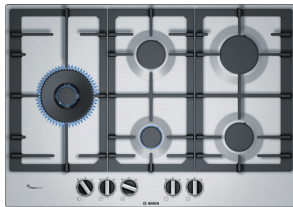

BOSCH

75cm gas hob

Wok burner.

FlameSelect – for precise adjustment of the flame in 9 defined power levels.

Dual flame power burner with two heat options.

Cast iron pan supports.

Stainless steel PCS7A5B90 Series 6
4242002837505*