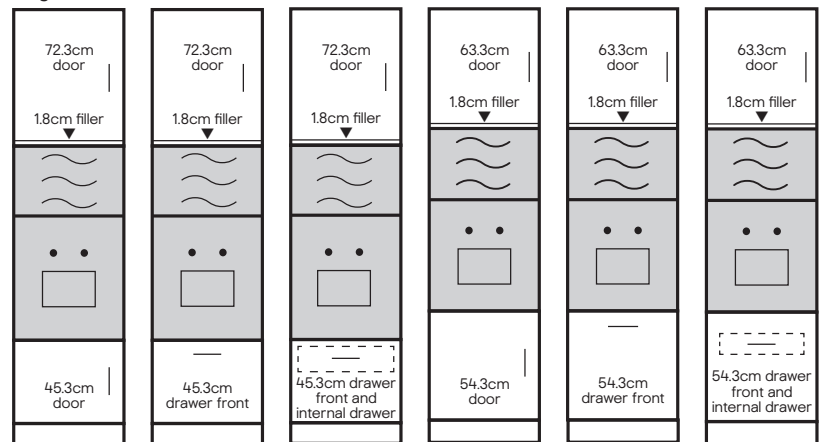

Single and microwave ovens

*Larder cabinets shown here are made up of larder shelf packs and end panels. Both components need to be purchased separately. Doors, internal storage, drawers, hinges, handles, accessories and appliances are sold separately.

**Dimensions shown are the cabinet height including legs at 15cm. Legs can be adjusted in height from 12.5cm to 19.5cm to allow for uneven floors.