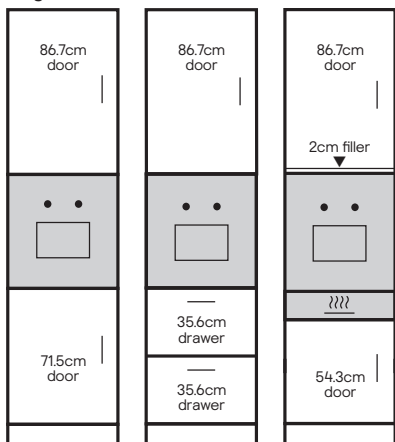

Tall 234cm height**

Single ovens