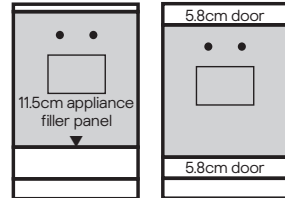

Built-under single oven options

Uses a single oven with full 11.5cm panel underneath that can be used as a drawer.

Alternative oven housing option to accommodate thin worktops and hobs with a larger depth above an oven.