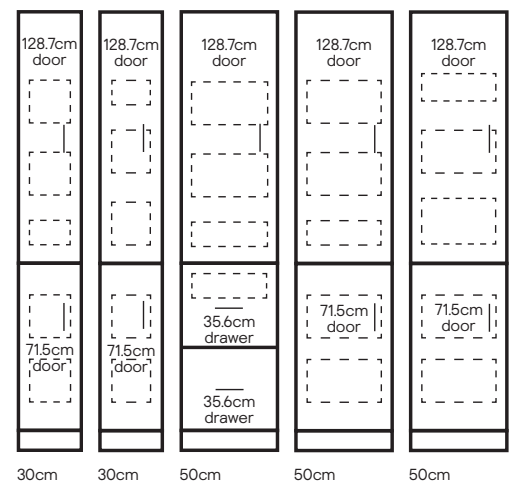

Storage towers