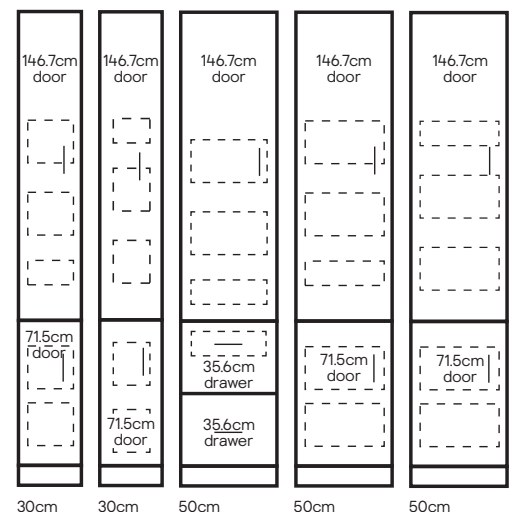

Storage towers

To create these configurations you will need to purchase your chosen components separately. Line drawings are for illustration purposes only.

*Home delivery only. [†]Two end panels and one splashback included.

Caraway larder cabinets shown here are made up of larder shelf packs and end panels. Both components need to be purchased separately.

Doors, internal storage, drawers, hinges, handles, accessories and appliances are also available separately.

**Dimensions shown are the cabinet height including legs at 15cm. Legs can be adjusted in height from 12.5cm to 19.5cm to allow for uneven floors.