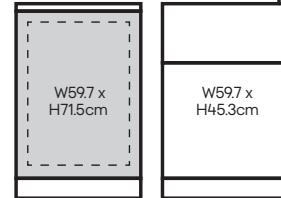

### Integrated appliances and Belfast sink

An integrated appliance uses a 71.5cm high x 59.7cm wide full height door.

A Belfast sink uses a Belfast sink cabinet and a 45.3cm high x 59.7cm wide door.