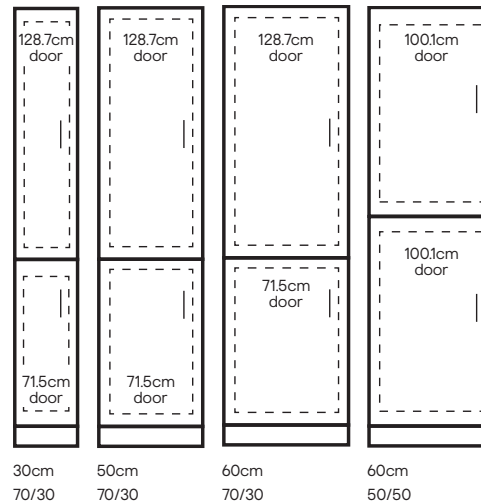

Pull-out storage