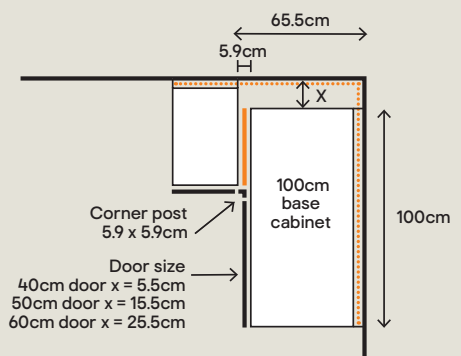

Blind corner – 100cm

*These cabinets require wide angle hinges to allow full opening.

— Blanking panel   ..... Batten