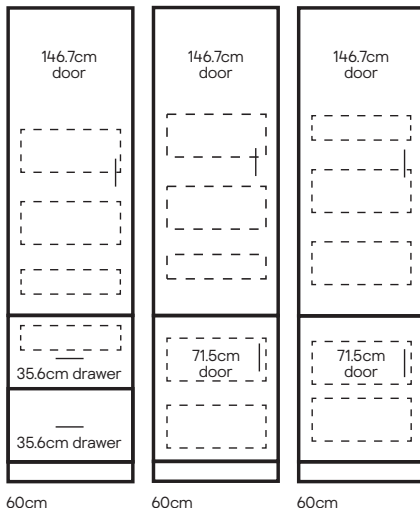

Fridge freezer