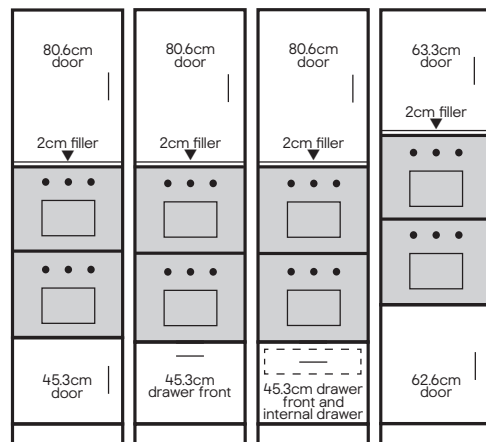

Compact and single ovens

Single ovens x2

Double ovens