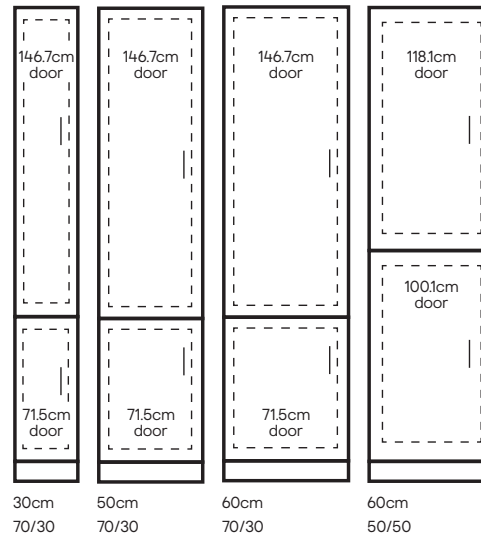

Pull-out storage