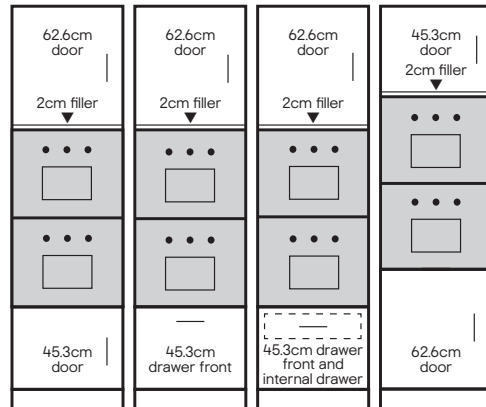

Compact and single ovens

Single ovens x2

Double ovens