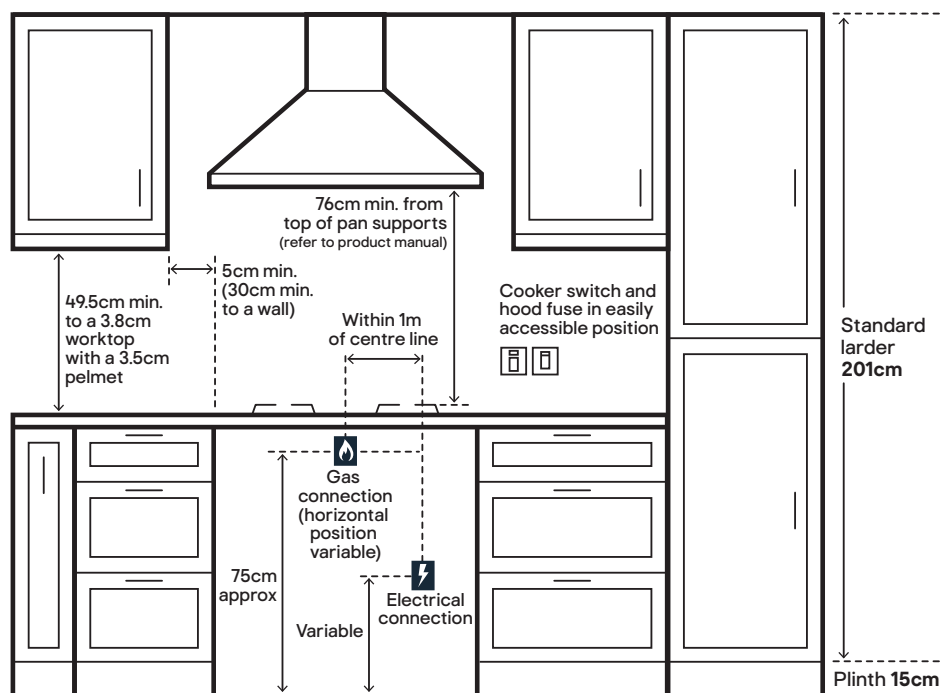

Gas and electrical regulations

CE marking on a product is a manufacturer's declaration that the product complies with the essential requirements of the relevant European health, safety and environmental protection legislation.

Choosing an RECI (Registered Electric Contractor Ireland) is a householder's best way to ensure a safe job. All REC's are required to have in place insurance cover and are required to certify all electric work completed by them.

Any gas work must be carried out by a registered gas installer.

Minimum height 216cm
Standard larder, including 15cm plinth, without cornice or pelmet

Remember

- Hobs should have a minimum of 30cm work surface either side (ideally 40cm either side of an electric hob and 50cm either side of a gas hob)
- Ovens shouldn't be located near entrances or where there is through traffic
- Electrical sockets can't be fitted within 30cm of a sink
- Ovens should be separated from adjacent walls or end panels by at least 30cm
- Gas hobs can't be fitted within 30cm of any window and electric hobs within 5cm.