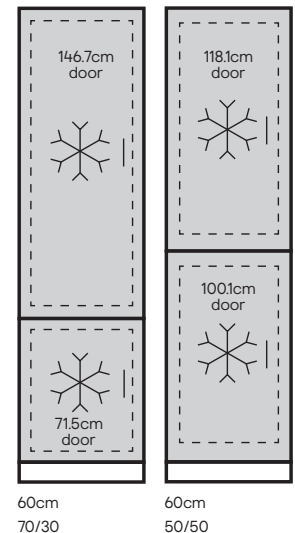

Fridge freezer

The storage in the 30cm units pulls out as the door opens, whereas the 60cm units have hinged cabinet doors so the storage doesn't automatically pull out.