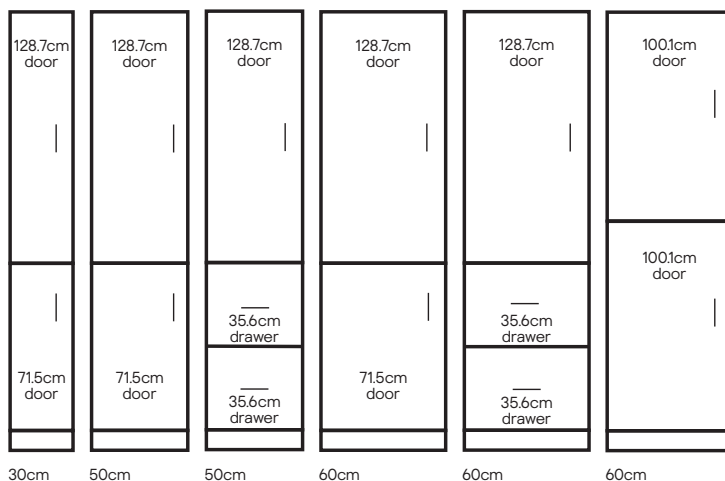

You can create larder cabinets in two heights and three widths. Combine them with internal drawers to create storage towers.

Larder cabinets

Larder shelf packs and end panels

Description	Size (cm)	Colour	EAN			
30cm larder cabinet Standard height	W30 x H216 x D57cm	3663602320906	€140	White – end panels[†]	3663602637882	€85
				White – shelf pack	3663602637844*	€55
30cm larder cabinet Tall height	W30 x H234 x D57cm	3663602320913	€146	White – end panels[†]	3663602637905*	€92
				White – shelf pack	3663602637844*	€55
50cm larder cabinet Standard height	W50 x H216 x D57cm	3663602320920	€145	White – end panels[†]	3663602637882	€85
				White – shelf pack	3663602637851*	€60
50cm larder cabinet Tall height	W50 x H234 x D57cm	3663602320937	€152	White – end panels[†]	3663602637905*	€92
				White – shelf pack	3663602637851*	€60
60cm larder cabinet Standard height	W60 x H216 x D57cm	3663602320944	€149	White – end panels[†]	3663602637882	€85
				White – shelf pack	3663602637868	€64
60cm larder cabinet Tall height	W60 x H234 x D57cm	3663602320951	€156	White – end panels[†]	3663602637905*	€92
				White – shelf pack	3663602637868	€64

Shelf packs - what's included

For standard and tall larder cabinets

Four adjustable shelves and one fixed shelf. Available in 30, 50 and 60cm widths.

For standard and tall appliance housing

One oven shelf, one fixed shelf and two adjustable shelves. Available in 60cm width only.

Standard 216cm height**

Larder cabinet options