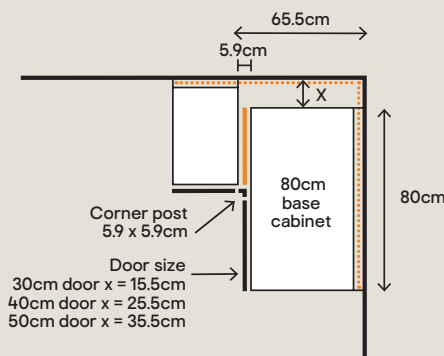

Blind corner – 80cm