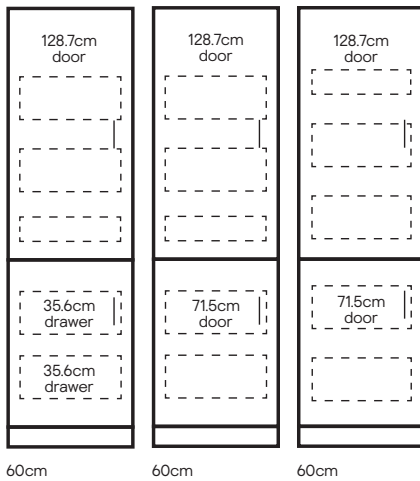

Pantry cabinets, shelf packs and panels

Description	Size (cm)	Colour	EAN	
50cm dresser cabinet Standard height	W50 x H125 x D32cm	Oak effect	5063022564931	€122
50cm dresser cabinet Tall height	W50 x H143 x D32cm	Oak effect	5063022564917	€251
60cm pantry splashback Standard height	W60 x H216cm	Oak effect	5063022564924	€184
60cm pantry splashback Tall height	W60 x H231cm	Oak effect	5063022564887	€205
60cm pantry shelf pack Standard/tall height	W60cm	Oak effect	5063022564979	€265
60cm pantry internal drawer fronts Set of 3	W56.4 x H71.5cm	Oak effect	5063022564900	€182
100cm pantry Standard height	W100cm	Oak effect – shelf pack	5063022564870	€84
	W100 x H216cm	Oak effect – splashback	5063022564955	€110
100cm pantry Tall height	W100cm	Oak effect – shelf pack	5063022564962	€243
	W100 x H231cm	Oak effect splashback	5063022564986	€241
100cm pantry shelf pack Standard/tall height	W100cm	Oak effect	5063022568588	€186
100cm pantry internal drawer fronts Set of 3	W96.4 x H71.5cm	Oak effect	5063022564863	€235
End panel Standard height, pack of 2	W57 x H216cm	Oak effect	5063022564894	€160
End panel Tall height	W57 x H231cm	Oak effect	5063022564948	€279

Appliance key

Fridge freezer

Standard internal drawer

Deep internal drawer

Appliances and internal drawers available separately.