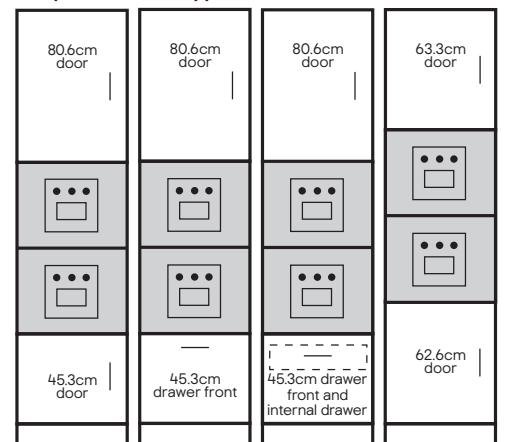

Compact ovens and appliances

To create these configurations you will need to purchase your chosen components separately. Line drawings are for illustration purposes only.

Filler panel sizes shown in diagrams are given as a guide and may need adjusting based on the size of your appliances.