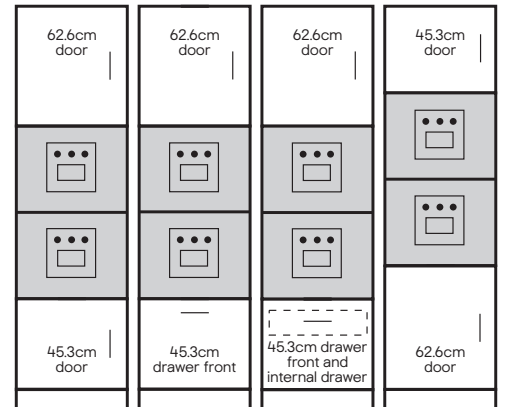

Compact ovens and appliances