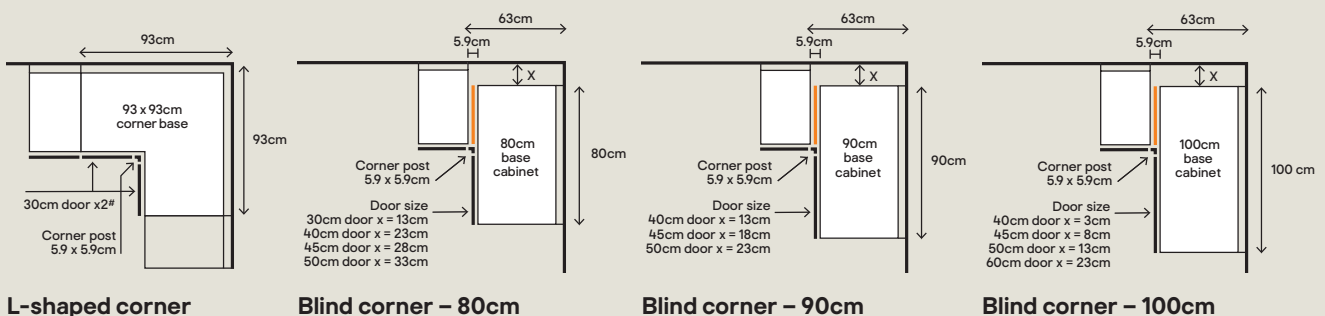

Corner larder cabinets

Compatible with all GoodHome door ranges, and can be fitted in 50/50, 70/30 or double-door configurations. The adjustable shelves mean you can store bottles vertically, as well as horizontally in the integrated bottle rack. Both sides of the cabinet need to be clad with larder end panels of your chosen colour.

Corner larder cabinet components

Description	Dimensions	EAN	Price
Cabinet end panel 1	W101 x D101 x H216cm	5063022019035	€117
Cabinet end panel 2		5063022019042	€161
Cabinet shelf pack 1		5063022019059	€132
Cabinet shelf pack 2		5063022019066	€205

Hinges

Description	Quantity	Colour	EAN	Price
Angled soft close corner larder hinge	Pack of two	Nickel plated effect	5063022019073	€21

Conversion kit

Can also be used as				
Description/size	Dimensions	Colour	EAN	Corner
Corner larder tall conversion kit	W63 x D63 x H90cm	White	5059340702964	€71

Corner cabinets explained

Our blind corner base cabinets are adjustable, allowing you to use different sized doors to offset your corner. This also helps with any obstructions during the planning process.

These cabinets require wide angle hinges to allow full opening.

Dimensions shown are the cabinet height including legs at 15cm. Legs can be adjusted in height from 12.5cm to 19.5cm to allow for uneven floors. Prices for shelf pack includes the top, shelves and base with feet.

Selected products are available for home delivery. Restrictions apply. Delivery charges may apply. For full details please see [diyie/customer-support/delivery](#)