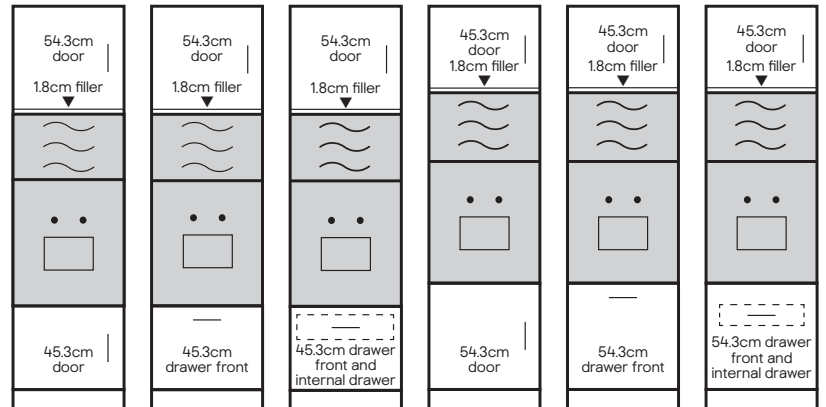

Single and microwave ovens