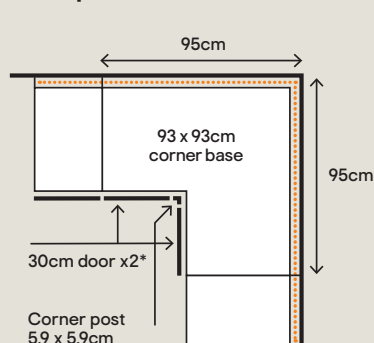

End caps and oven housing fillers

Description	Quantity	Stainless steel effect	Matt black	Copper effect	Brushed brass effect
Internal worktop rail end caps	Pair (l+r)	5059340243290 €11	5059340243429 €11	5059340243559 €11	5059340705668 €11
Internal drawer rail end caps	Pair (l+r)	5059340243313 €9	5059340243443 €9	5059340243573 €9	5059340705484 €9
Vertical rail end caps	Pair	5059340243368 €11	5059340243498 €11	5059340243627 €11	5059340705446 €11
60cm oven housing fillers For built-in ovens in tall housings	Pair	5059340243375 €47	5059340243504 €47	5059340243634 €47	5059340705491 €47

Accessories

Description	Quantity	Stainless steel effect
Rail-to-cabinet fixing bracket	Pair	5059340243221 €3
L-shape rail-to-cabinet fixing bracket	Pair	5059340243245 €3
Straight rail connector	Single	5059340243252 €7
Floating clad-on rail-to-cabinet fixing bracket	Pair	5059340262345 €8
Clad-on and tall rail-to-cabinet fixing bracket	4	5059340243238 €53
Worktop riser When wall cabinet used as a base	Pair	5059340330143 €13
Batten for base cabinets W240 x H2.5 x D4cm	Single	5059340400204 €20

Caraway Innovo corner units explained

Blind corner base cabinets are adjustable, allowing you to use different sized doors to offset your corner, helping with any obstructions during the planning process.

L-shaped corner