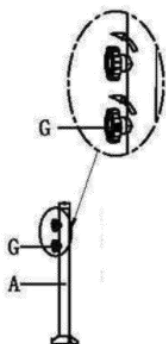

COMPONENTS

A: Steel Pole (x1)

F: Umbrella (x1)

G: Knob (x2)

INSTALLATION

Step 1

Insert two knobs (G) into steel pole (A) as shown in the picture.

Step 2

Attach umbrella (F) to steel pole (A). Please fix the pole (A) on the ground with setscrews or plastic base.

Step 3

You can adjust the opening angle of the umbrella.

Step 4

Open the umbrella by turning the crank.