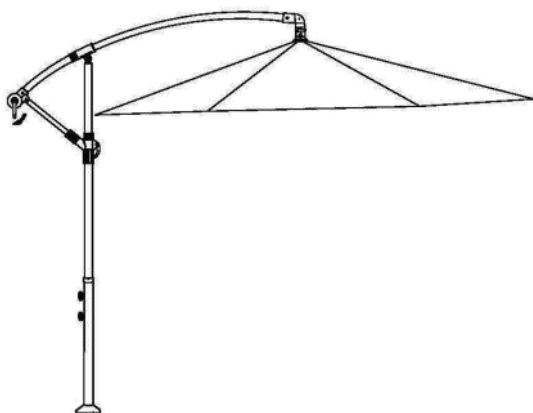

COMPONENTS

A: Steel Pole (x1)

F: Umbrella (x1)

G: Knob (x2)

INSTALLATION

Step 1

Insert two knobs (G) into steel pole (A) as shown in the picture.

Step 2

Attach umbrella (F) to steel pole (A). Please fix the pole (A) on the ground with setscrews or plastic base.

Step 3

You can adjust the opening angle of the umbrella.

Step 4

Open the umbrella by turning the crank.