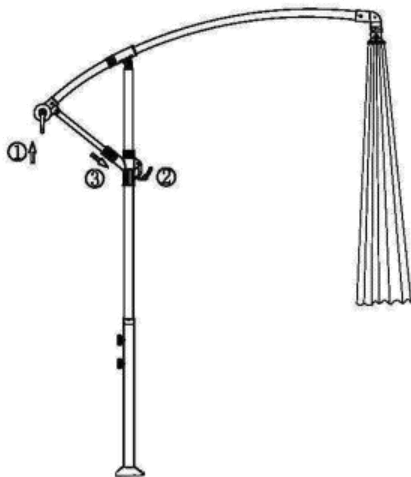

COMPONENTS

A: Steel Pole (x1)

F: Umbrella (x1)

G: Knob (x2)

INSTALLATION

Step 1

Insert two knobs (G) into steel pole (A) as shown in the picture.

Step 2

Attach umbrella (F) to steel pole (A). Please fix the pole (A) on the ground with setscrews or plastic base.

Step 3

You can adjust the opening angle of the umbrella.

Step 4

Open the umbrella by turning the crank.