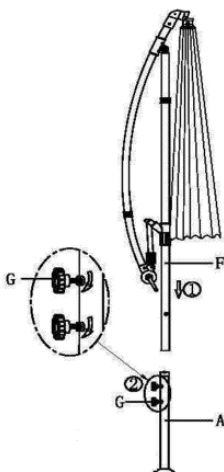

COMPONENTS

A: Steel Pole (x1)

F: Umbrella (x1)

G: Knob (x2)

INSTALLATION

Step 1

Insert two knobs (G) into steel pole (A) as shown in the picture.

Step 2

Attach umbrella (F) to steel pole (A). Please fix the pole (A) on the ground with setscrews or plastic base.

Step 3

You can adjust the opening angle of the umbrella.

Step 4

Open the umbrella by turning the crank.