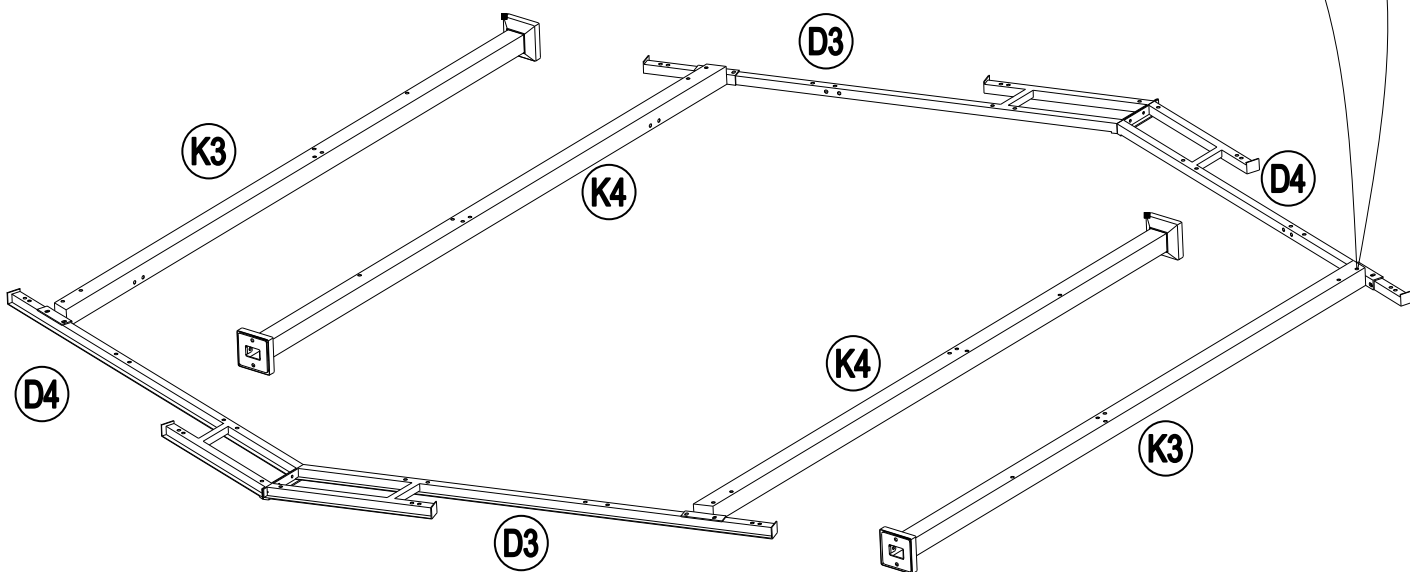

Country of Origin: China

L1	P005000421	Slanting Support	4	
M5	P002100334	Countertop	2	
N	P000400917	Frame	2	
O	P006200013	Screen	2	
P	P002200217	Press Panel	6	

HARDWARE PACK

Label	Part Number	Description	Qty	Add	Image of Part
BB	H050030001	M6 washer	146	7	
CC	H010020011	M6 x 15 Bolt	116	6	
DD	H040010004	Nut M6	4	1	
EE	H010020022	M6 x 40 Bolt	24	1	
FF	H010110028	M6 x40 Screw t	2	1	
GG	H070010003	Φ8 x180 Stake	8	0	
Z	H090010017	M6 Wrench	2	0	

Country of Origin: China

STEP 1

STEP 2

STEP 3

STEP 4

STEP 5

STEP 6

STEP 7

STEP 8

STEP 9

2X

Country of Origin: China

STEP 10

STEP 11

STEP 12

STEP 13