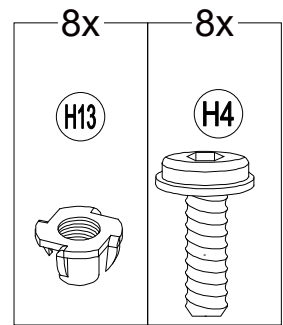

1

2

3

4

6

Assembly Tip on Step 8:
 Please measure to make sure the length of d1 is equal to d2 before moving to next step to ensure a square frame and best results. Keep the beam at right angles to the post, the post at right angles to the ground, and keep the beam horizontal.