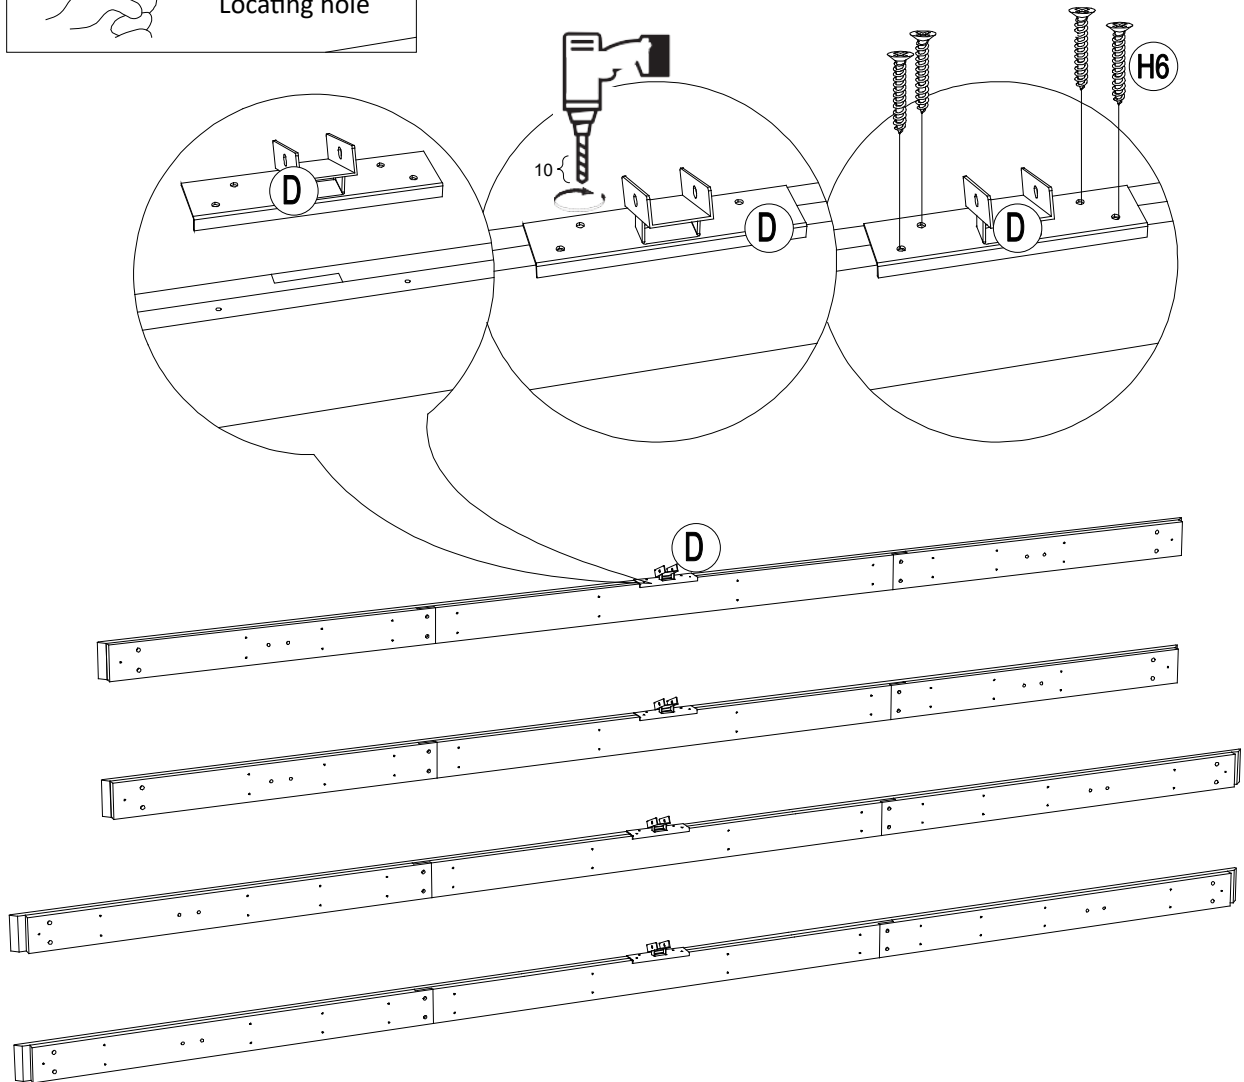

1

2

3

4

6

Assembly Tip on Step 8:
 Please measure to make sure the length of d1 is equal to d2 before moving to next step to ensure a square frame and best results. Keep the beam at right angles to the post, the post at right angles to the ground, and keep the beam horizontal.

10

11

12

13

14

15

16

19