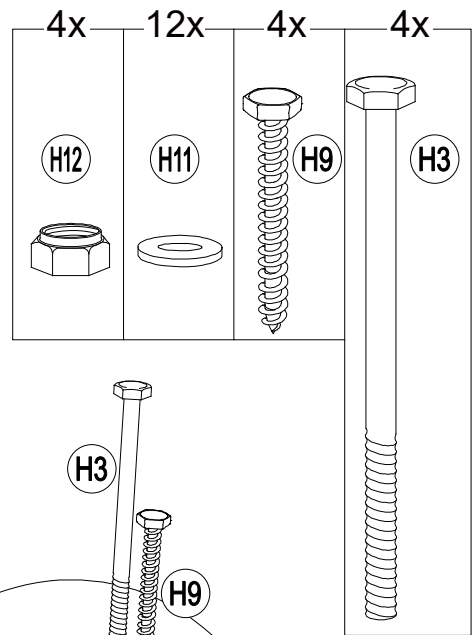

| Label | Part Number | Description | Qty | Add | Part Image |
|-------|-------------|-------------|-----|-----|---|
| H1 | H100010047 | M6*20 | 280 | 14 |  |
| H2 | H100010046 | M6*40 | 16 | 1 |  |
| H3 | H010010449 | M10*205 | 8 | 1 |  |
| H4 | H100010054 | M8*25 | 24 | 2 |  |
| H5 | H100010055 | M8*35 | 16 | 1 |  |
| H6 | H030050058 | ST4.8*30 | 80 | 4 |  |
| H7 | H030050057 | ST4.8*40 | 96 | 5 |  |
| H8 | H030030013 | ST8*35 | 16 | 1 |  |
| H9 | H030010031 | ST9.5*80 | 8 | 1 |  |
| H10 | H050030002 | M8 | 16 | 1 |  |
| H11 | H050030003 | M10 | 24 | 2 |  |
| H12 | H040050026 | M10 | 8 | 1 |  |
| H13 | H040090004 | M8*8 | 24 | 2 |  |

| Label | Part Number | Description | Qty | Add | Part Image |
|-------|--------------|----------------|-----|-----|---|
| H14 | H040090005 | M8*20 | 16 | 1 |  |
| H15 | H090990002 | M3 | 2 | 0 |  |
| HH | P00220034001 | Plastic Buckle | 20 | 1 |  |
| HS | H070010003 | Φ8*180 | 8 | 0 |  |
| HW1 | H090010017 | M6 | 2 | 0 |  |
| HW2 | H090030005 | M8 | 1 | 0 |  |
| HW3 | H090010015 | M10 | 2 | 0 |  |

1

2

3

4

6

Assembly Tip on Step 8:
 Please measure to make sure the length of d1 is equal to d2 before moving to next step to ensure a square frame and best results. Keep the beam at right angles to the post, the post at right angles to the ground, and keep the beam horizontal.

10

11

12

13

14

15

16

19