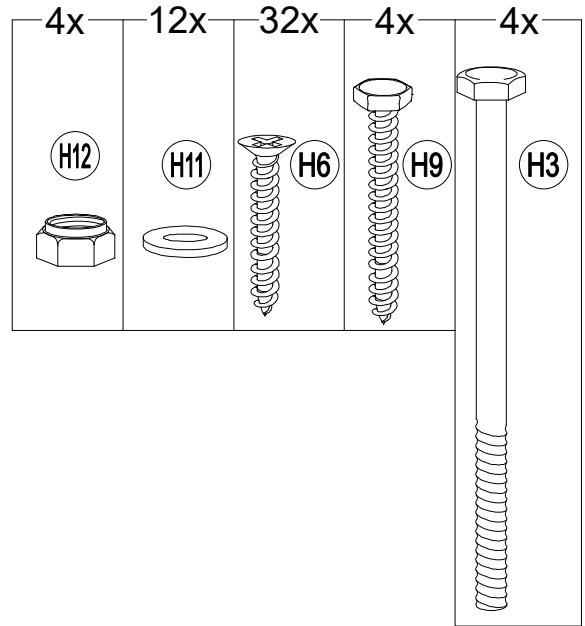

| Label | Part Number | Description | Qty | Add | Part Image |
|-------|-------------|-------------|-----|-----|---|
| H1 | H100010047 | M6*20 | 280 | 14 |  |
| H2 | H100010046 | M6*40 | 16 | 1 |  |
| H3 | H010010449 | M10*205 | 8 | 1 |  |
| H4 | H100010054 | M8*25 | 24 | 2 |  |
| H5 | H100010055 | M8*35 | 16 | 1 |  |
| H6 | H030050058 | ST4.8*30 | 80 | 4 |  |
| H7 | H030050057 | ST4.8*40 | 96 | 5 |  |
| H8 | H030030013 | ST8*35 | 16 | 1 |  |
| H9 | H030010031 | ST9.5*80 | 8 | 1 |  |
| H10 | H050030002 | M8 | 16 | 1 |  |
| H11 | H050030003 | M10 | 24 | 2 |  |
| H12 | H040050026 | M10 | 8 | 1 |  |
| H13 | H040090004 | M8*8 | 24 | 2 |  |

| Label | Part Number | Description | Qty | Add | Part Image |
|-------|--------------|----------------|-----|-----|---|
| H14 | H040090005 | M8*20 | 16 | 1 |  |
| H15 | H090990002 | M3 | 2 | 0 |  |
| HH | P00220034001 | Plastic Buckle | 20 | 1 |  |
| HS | H070010003 | Φ8*180 | 8 | 0 |  |
| HW1 | H090010017 | M6 | 2 | 0 |  |
| HW2 | H090030005 | M8 | 1 | 0 |  |
| HW3 | H090010015 | M10 | 2 | 0 |  |

1

2

3

4

6

Assembly Tip on Step 8:
 Please measure to make sure the length of d1 is equal to d2 before moving to next step to ensure a square frame and best results. Keep the beam at right angles to the post, the post at right angles to the ground, and keep the beam horizontal.

10

11

12

13

14

15

16

19