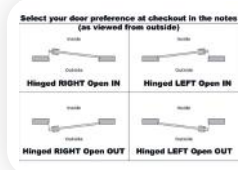

500MM W X 300MM H

Self Installation Required

WIDE RANGE OF DOOR FURNITURE

INTERNAL
THUMBTURN

COMBINATION
KEYPAD CODE LOCK

WC VACANT /
ENGAGED HANDLE

CUSTOM BESPOKE SIZES & DOUBLE DOORS MADE TO ORDER

LOOKING FOR A SIDE, COLOUR OR SPEC NOT COVERED BY OUR STANDARD STOCK RANGE? CONTACT US WITH YOUR REQUIREMENTS, DRAWINGS OR OTHER FOR A QUOTE ON A BESPOKE SIZE DOOR, SINGLE, DOUBLE, ANY RAL COLOUR

NEXT DAY
DELIVERY

**PRE-HUNG IN FRAME
4 X STAINLESS STEEL HINGES,
STAINLESS STEEL HANDLE BOTH SIDES,
THUMB-TURN INTERNAL LOCK
3 X KEYS EXTERNAL c/w EURO CYLINDER**

OPEN IN or OUT
HINGED LEFT or RIGHT

**LOOKING TO FILL AN EXISTING HOLE / APERTURE?
ADD ON INFIL/EXPANSION PANELS WIND OUT TO FILL ANY GAP**