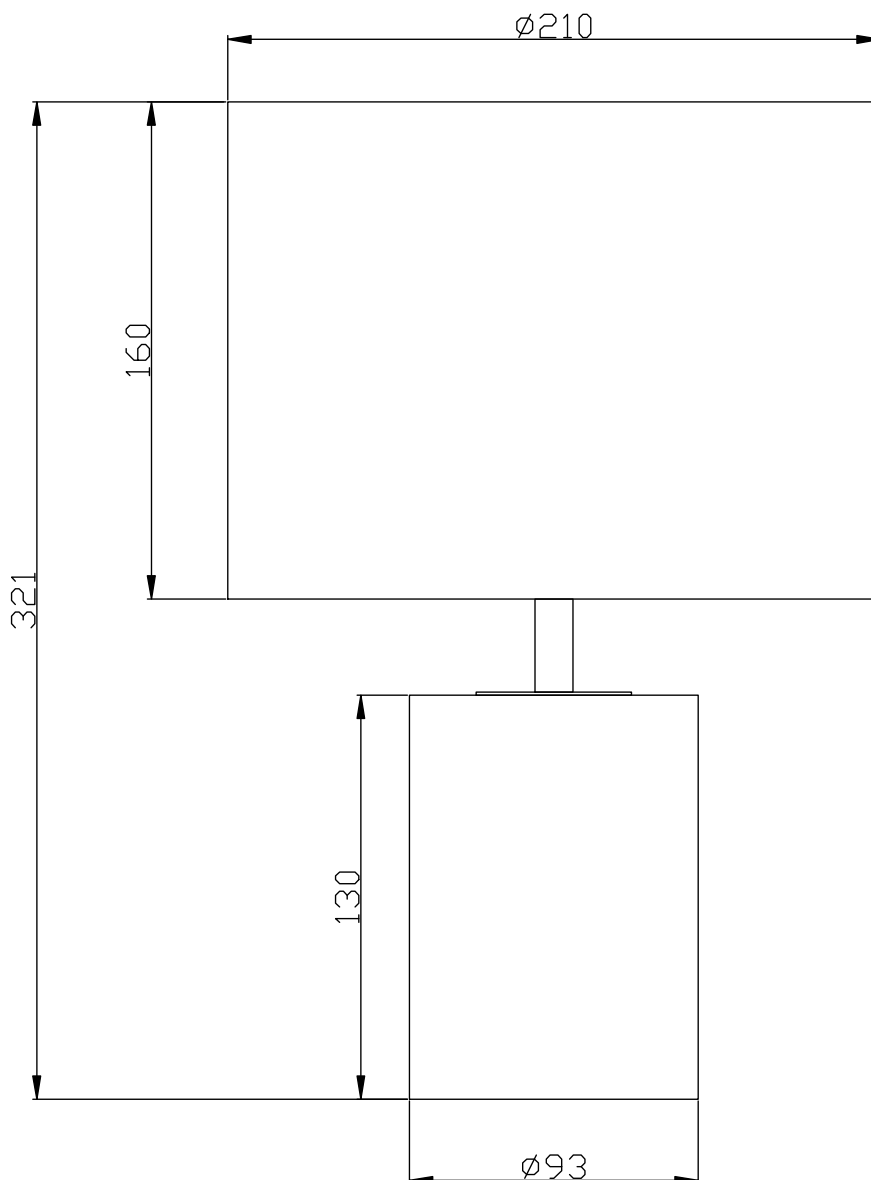

CERTIFICATION

CONTACT

www.firstchoicelighting.co.uk

info@firstchoicelighting.co.uk