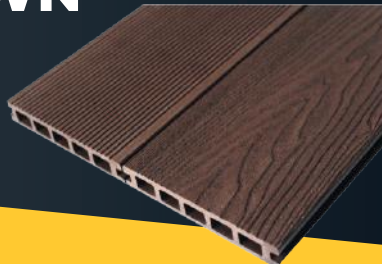

8 COLOURS & GRAINS
WITH A 25 YEAR
SERVICE LIFE

OMPOSITEDECKINGUK.COM

COMPOSITE WPC DECKING BOARDS

GREY SERIES

3 COLOURS

GRAPHITE GREY/BLACK
ANTHRACITE GREY
ASH GREY

2 PATTERNS

LINED VERSION
OR WOOD GRAIN EFFECT PATTERN

NATURAL SERIES TEAK BROWN

60 MIN

NEED A QUOTE?
CONTACT US WITH DIMENSIONS
L X W OR SQUARE METERAGE FOR
A QUOTE WITHIN 60 MINUTES.

COMPOSITE DECKING ACCESSORIES

DECKING CORNER EDGING

4 COLOURS SOLD
IN 3M LENGTHS