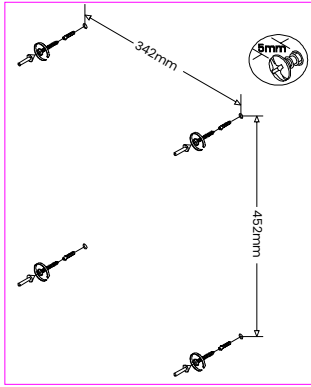

Corvus Mirror

Part Number
Colour

221500 221531

Brushed Brass Black

221517 221548

Brushed Brass Black

221524 221555

Brushed Brass Black

Product Dimensions (mm)

390 x 500

500 x 700

600 x 800

221500 221531

221517 221548

221524 221555