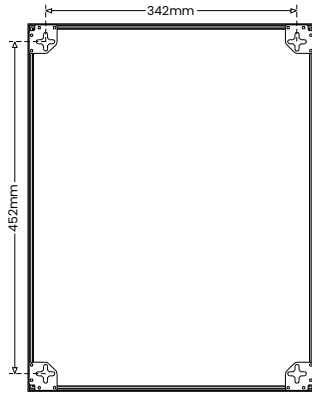

Corvus Mirror

Part Number
Colour

221500 221531

Brushed Brass Black

221517 221548

Brushed Brass Black

221524 221555

Brushed Brass Black

Product Dimensions (mm)

390 x 500

500 x 700

600 x 800

221500 221531

221517 221548

221524 221555