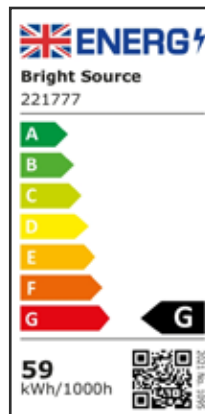

### Features:

- Demister pad (automatically turns off after 30 mins)
- Colour Changeable (3000K, 4000K, 6500K)
- Dimmable
- Shaver Socket
- Touch Pad
- IP44
- Rotatable

Description	221760	221777
Product Dimensions (mm)	500 x 700	600 x 800
Power Consumption (w)	42W	59W
Input Voltage (VAC)	AC220 - 240V	AC220 - 240V
Lumens	2205M	2806LM
IP Rating	IP44	IP44
Lifetime (hrs)	20,000	20,000
Working Temperature	-20°C to +40°C	-20°C to +40°C
Construction	Aluminum & Glass	Aluminum & Glass
Warranty	6 Years	6 Years