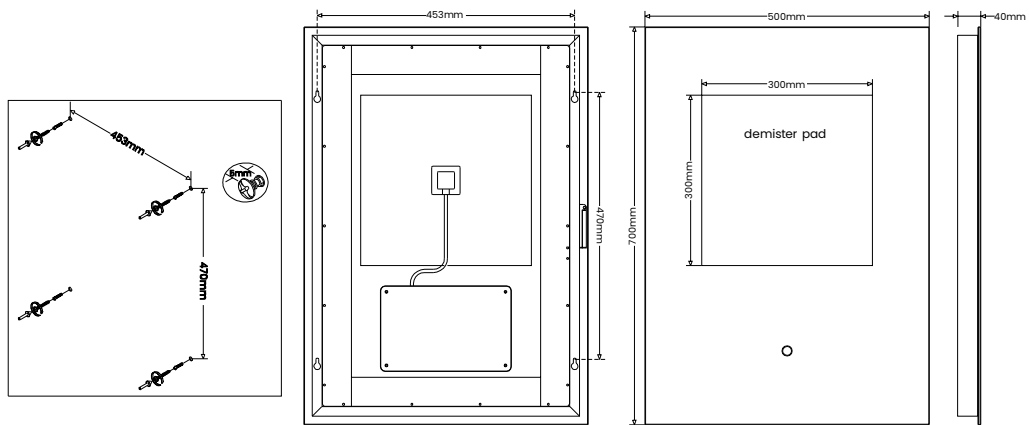

Description	221760	221777
Product Dimensions (mm)	500 x 700	600 x 800
Power Consumption (w)	42W	59W
Input Voltage (VAC)	AC220 - 240V	AC220 - 240V
Lumens	2205M	2806LM
IP Rating	IP44	IP44
Lifetime (hrs)	20,000	20,000
Working Temperature	-20°C to +40°C	-20°C to +40°C
Construction	Aluminum & Glass	Aluminum & Glass
Warranty	6 Years	6 Years

221760