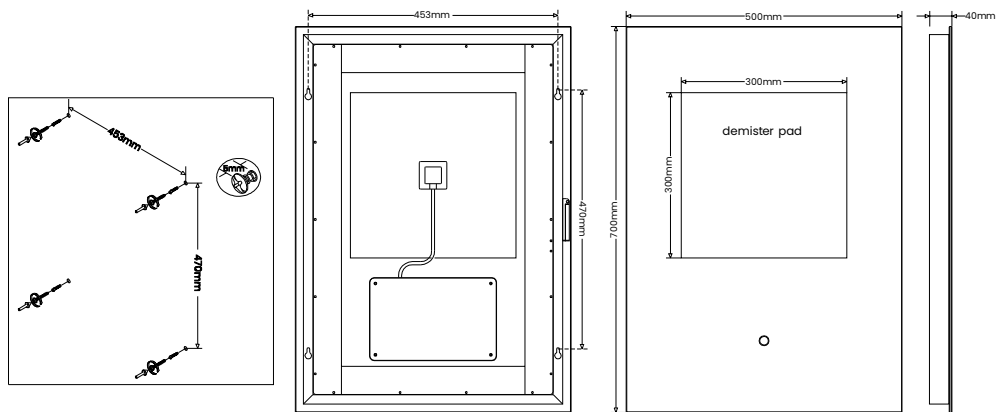

Description	221784	221791
Product Dimensions (mm)	500 x 700	600 x 800
Power Consumption (w)	35W	52W
Input Voltage (VAC)	AC220 - 240V	AC220 - 240V
Lumens	273LM	327LM
IP Rating	IP44	IP44
Lifetime (hrs)	20,000	20,000
Working Temperature	-20°C to +40°C	-20°C to +40°C
Construction	Aluminum & glass	Aluminum & glass
Warranty	6 Years	6 Years

221784