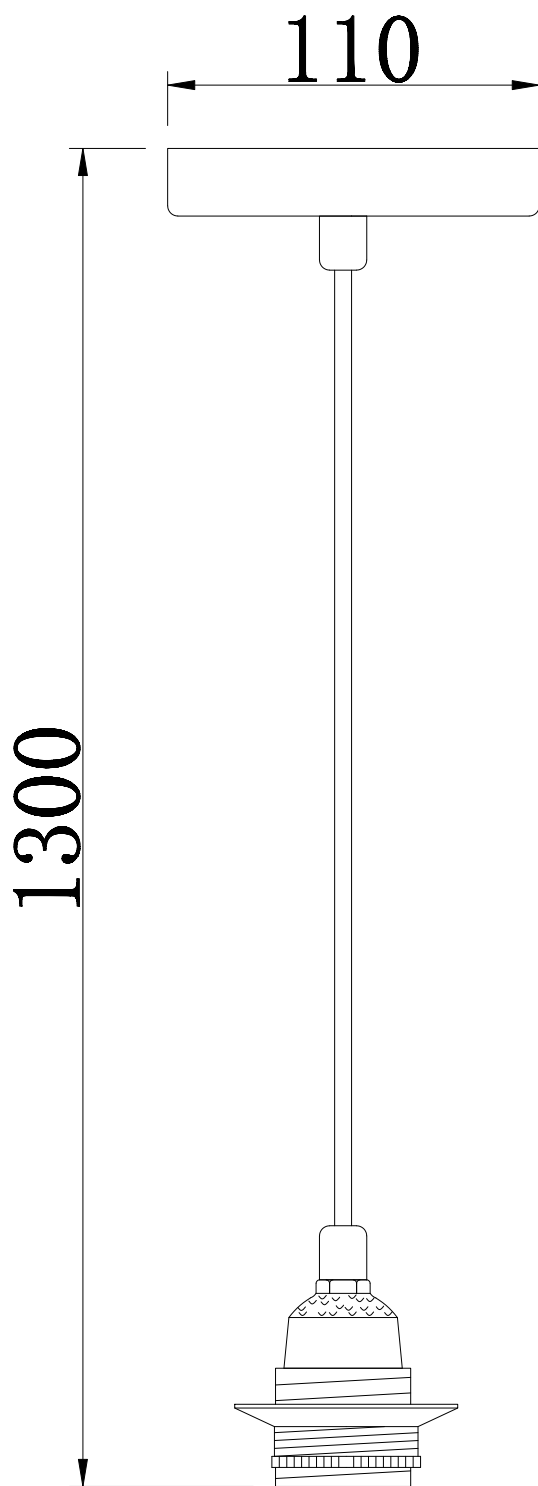

CERTIFICATION

CONTACT

www.firstchoicelighting.co.uk

info@firstchoicelighting.co.uk