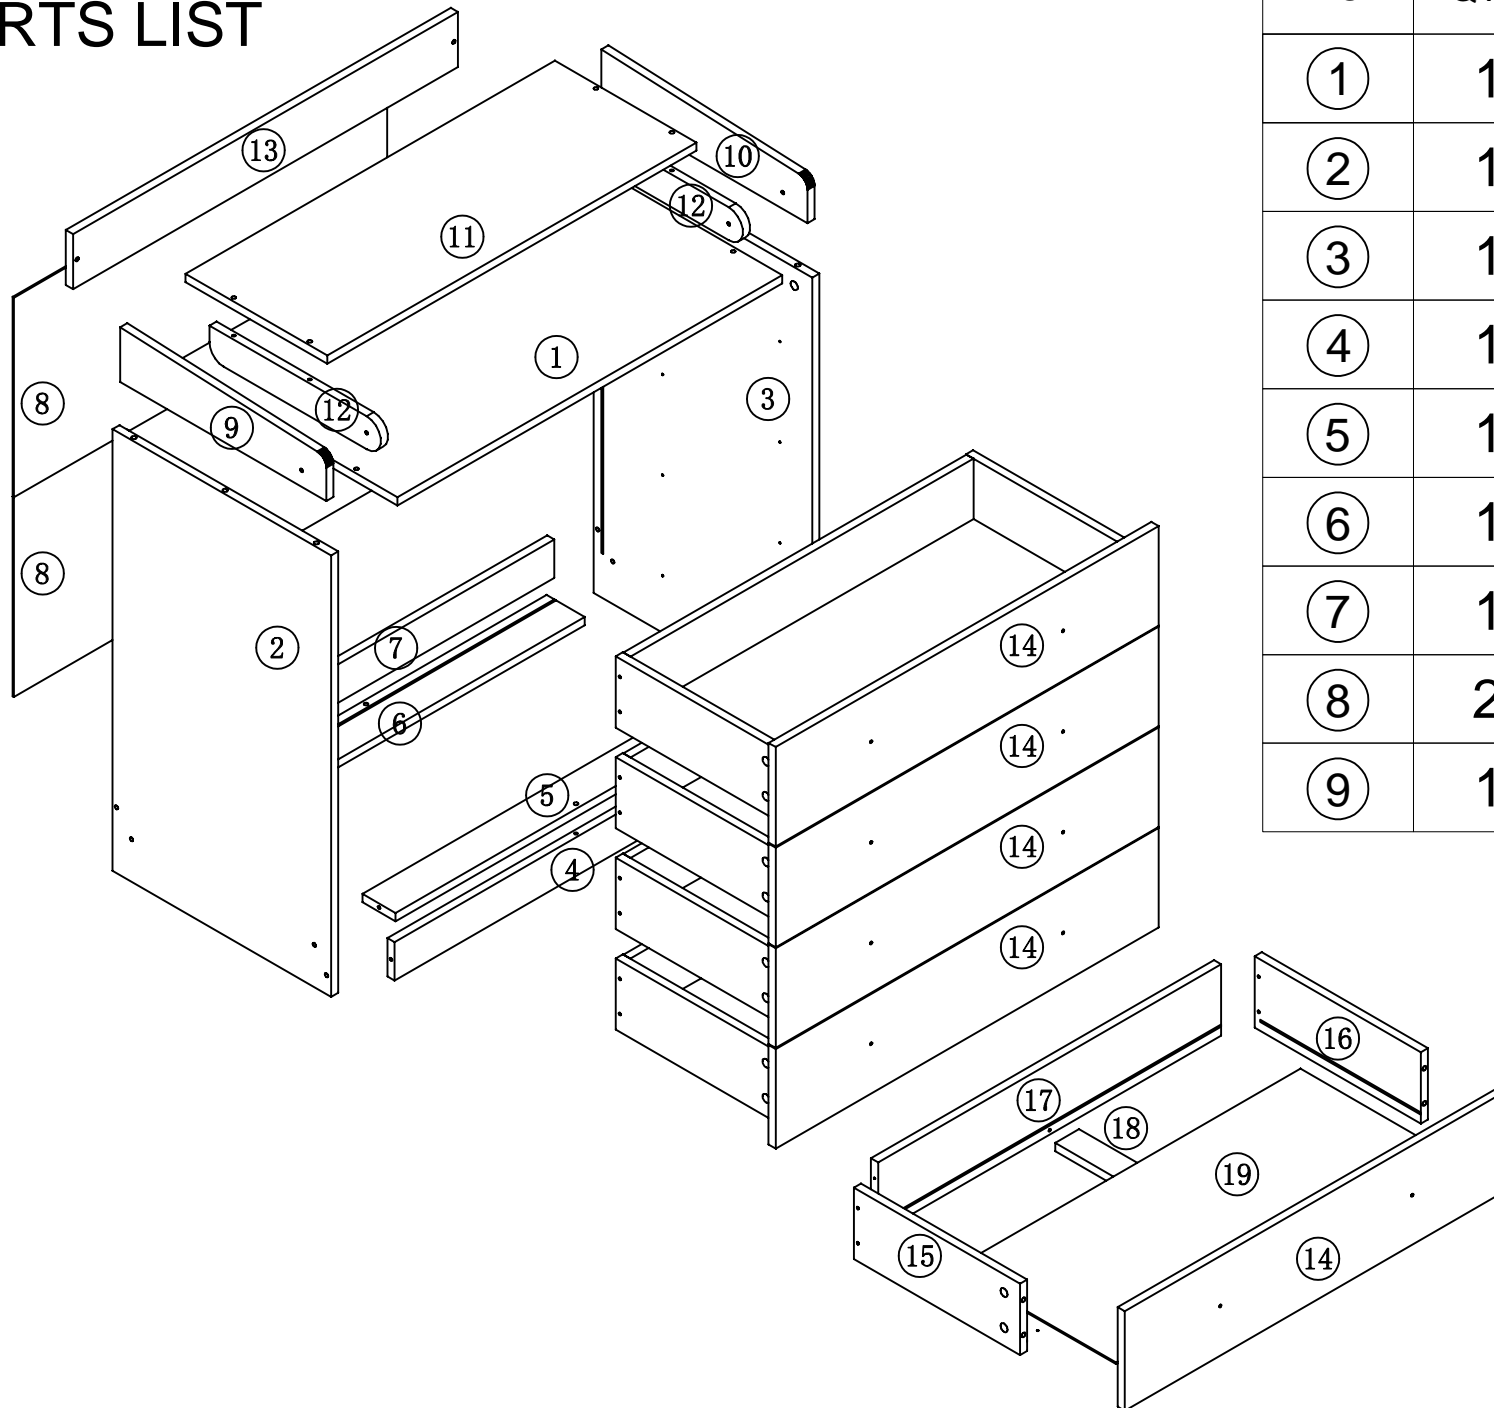

www.kidsaw.co.uk

**KIDSAW**<sup>®</sup>

INSTRUCTIONS

MAKES FURNITURE CHILDS' PLAY

**1580W  
CHANGING UNIT  
4 DRAWERS**

IMPORTANT  
KEEP FOR FUTURE REFERENCE & READ CAREFULLY

**PARTS**

NO.	QTY.	LINEDRAWING
(A)	20	7x50mm
(B)	28	
(C)	28	
(D)	4	8x40mm
(E)	8	
(F)	6	
(G)	40	3.5x14
(H)	16	3.5x35mm
(I)	38	
(J)	28	
(K)	4	
(L)	1	
(M)	12	3x14
(N)	2	

# PARTS LIST

NO.	QTY.	NO.	QTY.
①	1	⑩	1
②	1	⑪	1
③	1	⑫	2
④	1	⑬	1
⑤	1	⑭	4
⑥	1	⑮	4
⑦	1	⑯	4
⑧	2	⑰	4
⑨	1	⑱	4
		⑲	4

1

2

3

4

5

6

7

8

9

10

11

12

13

14

15

4X

16

4X

17

18