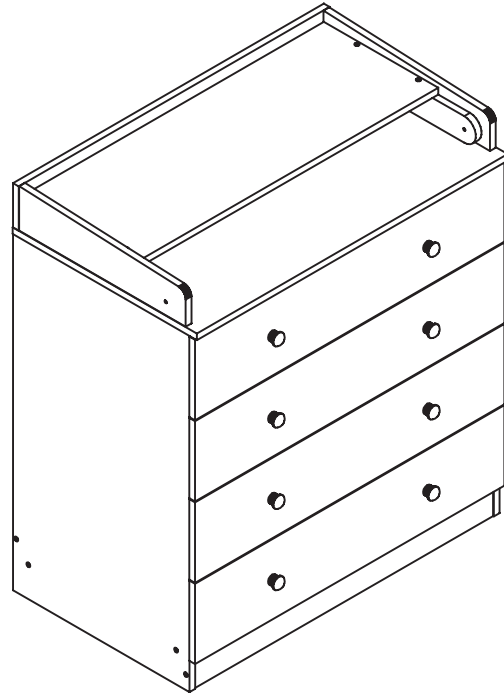

www.kidsaw.co.uk

**KIDSAW**<sup>®</sup>

INSTRUCTIONS

MAKES FURNITURE CHILDS' PLAY

**1580W  
CHANGING UNIT  
4 DRAWERS**

IMPORTANT  
KEEP FOR FUTURE REFERENCE & READ CAREFULLY

**PARTS**

NO.	QTY.	LINEDRAWING
(A)	20	7x50mm
(B)	28	
(C)	28	
(D)	4	8x40mm
(E)	8	
(F)	6	
(G)	40	3.5x14
(H)	16	3.5x35mm
(I)	38	
(J)	28	
(K)	4	
(L)	1	
(M)	12	3x14
(N)	2	

# PARTS LIST

NO.	QTY.	NO.	QTY.
①	1	⑩	1
②	1	⑪	1
③	1	⑫	2
④	1	⑬	1
⑤	1	⑭	4
⑥	1	⑮	4
⑦	1	⑯	4
⑧	2	⑰	4
⑨	1	⑱	4
		⑲	4

1

2

3

4

5

6