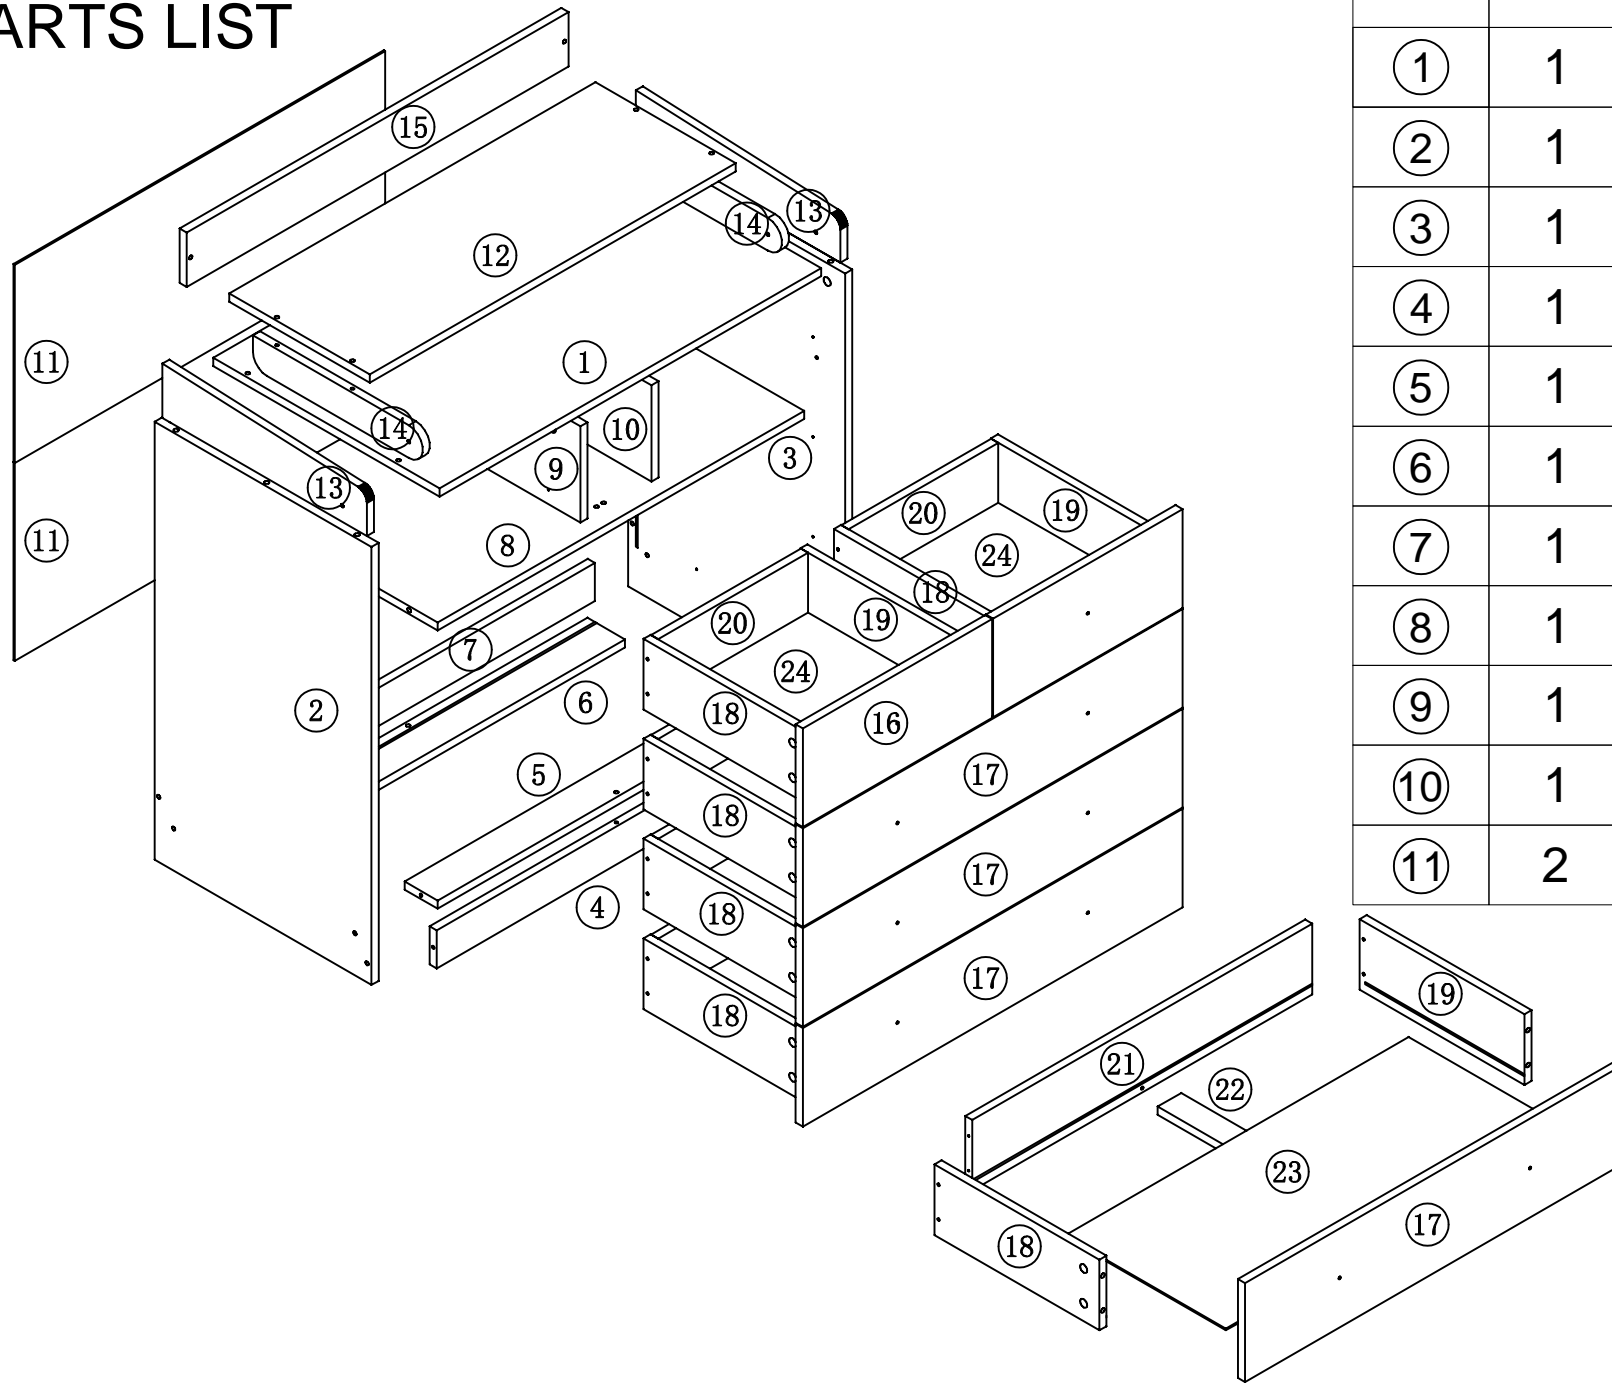

www.kidsaw.co.uk

KIDSAW®

INSTRUCTIONS

MAKES FURNITURE CHILDS' PLAY

1780W CHANGING UNIT 5 DRAWERS

IMPORTANT
KEEP FOR FUTURE REFERENCE & READ CAREFULLY

PARTS

NO.	QTY.	LINEDRAWING
(A)	24	7x50mm
(B)	38	
(C)	38	
(D)	8	8x40mm
(E)	8	
(F)	5	
(G)	50	3.5x14
(H)	20	3.5x35mm
(I)	46	
(J)	38	
(K)	5	
(L)	1	
(M)	12	3x14
(N)	2	

PARTS LIST

NO.	QTY.	NO.	QTY.
①	1	⑫	1
②	1	⑬	2
③	1	⑭	2
④	1	⑮	1
⑤	1	⑯	2
⑥	1	⑰	3
⑦	1	⑱	5
⑧	1	⑲	5
⑨	1	⑳	2
⑩	1	㉑	3
⑪	2	㉒	3
		㉓	3
		㉔	2

1

2

3

4

5

6

7

8

9

10

11

12

13

14