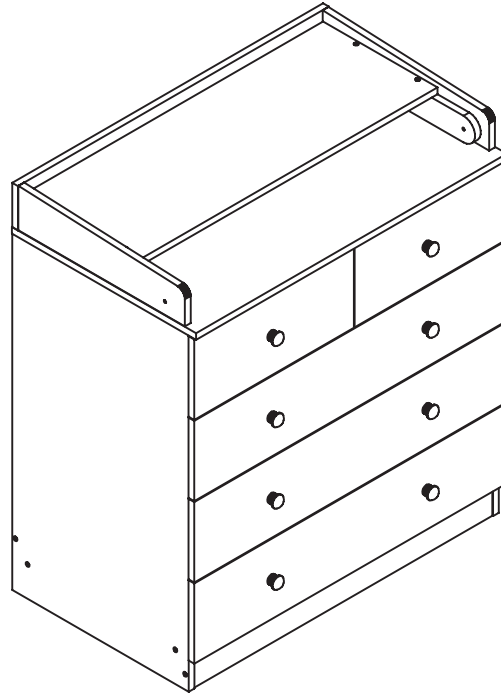

www.kidsaw.co.uk

KIDSAW®

INSTRUCTIONS

MAKES FURNITURE CHILDS' PLAY

1780W CHANGING UNIT 5 DRAWERS

IMPORTANT
KEEP FOR FUTURE REFERENCE & READ CAREFULLY

PARTS

NO.	QTY.	LINEDRAWING
(A)	24	7x50mm
(B)	38	
(C)	38	
(D)	8	8x40mm
(E)	8	
(F)	5	
(G)	50	3.5x14
(H)	20	3.5x35mm
(I)	46	
(J)	38	
(K)	5	
(L)	1	
(M)	12	3x14
(N)	2	

PARTS LIST

NO.	QTY.	NO.	QTY.
①	1	⑫	1
②	1	⑬	2
③	1	⑭	2
④	1	⑮	1
⑤	1	⑯	2
⑥	1	⑰	3
⑦	1	⑱	5
⑧	1	⑲	5
⑨	1	⑳	2
⑩	1	㉑	3
⑪	2	㉒	3
		㉓	3
		㉔	2

1

2

3

4

5

6