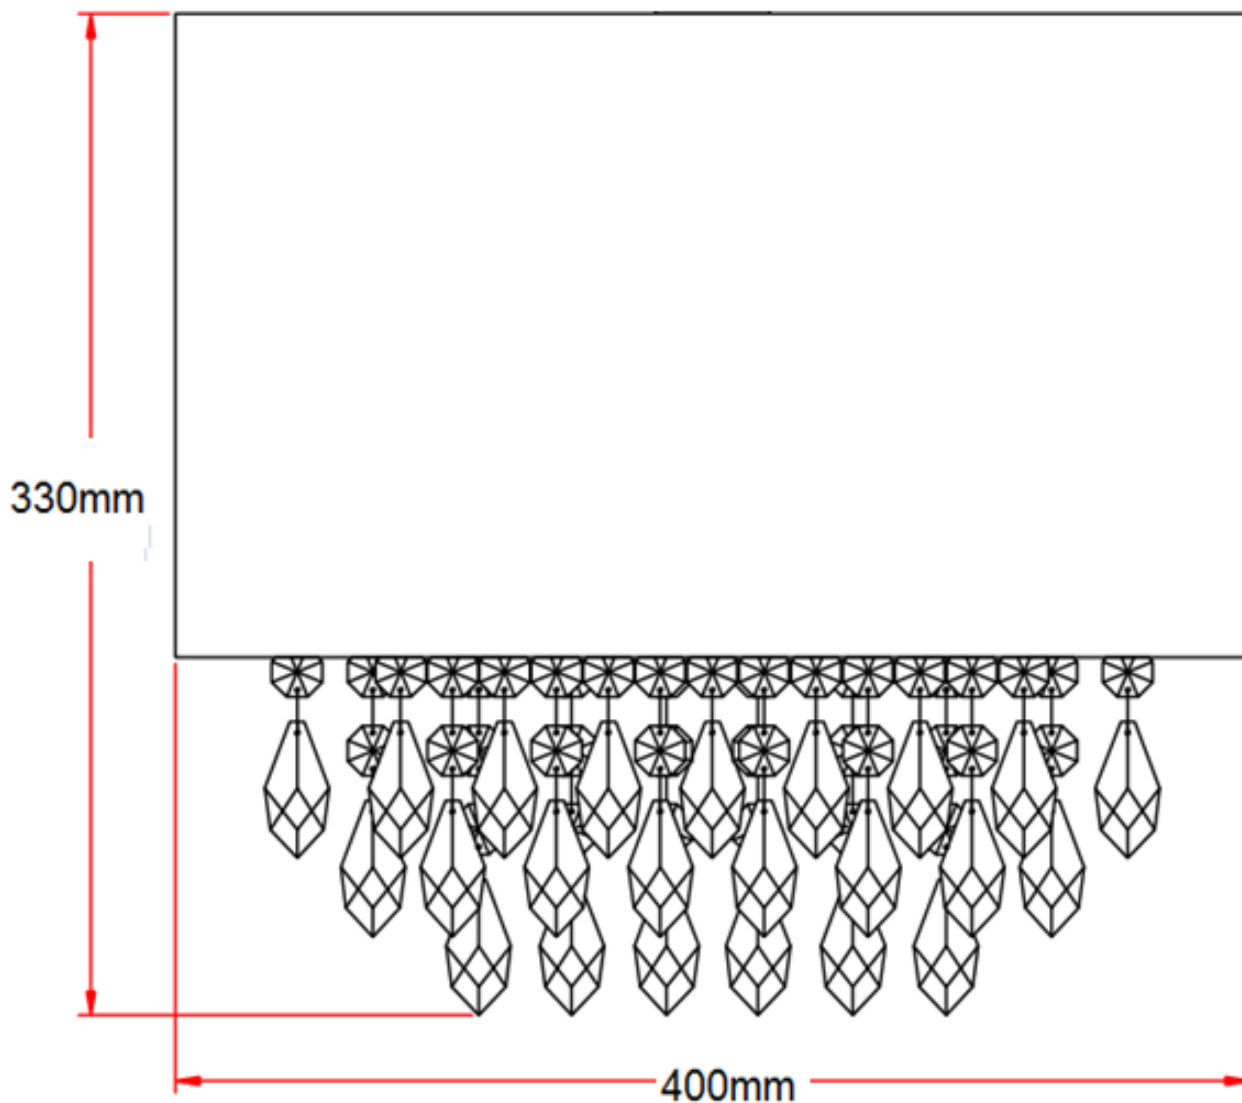

CERTIFICATION

CONTACT

www.firstchoicelighting.co.uk

info@firstchoicelighting.co.uk