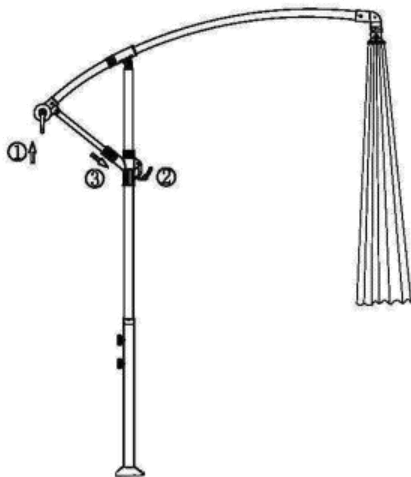

Step 3

You can adjust the opening angle of the umbrella.