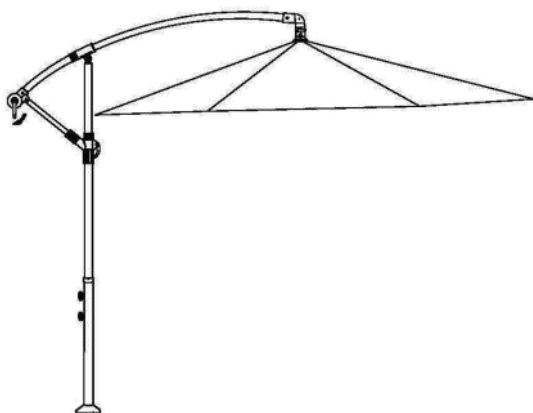

Step 4

Open the umbrella by turning the crank.