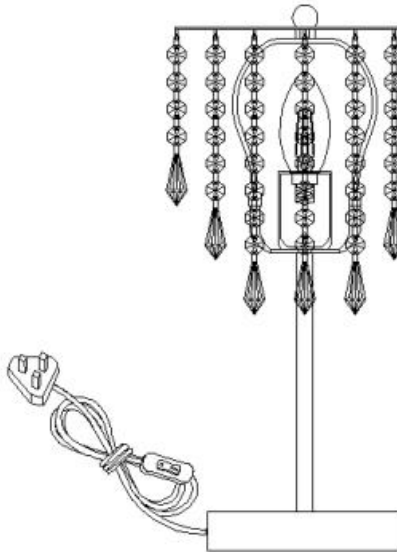

CRYSTAL TABLE LAMP

SAFETY & WARNINGS

Warning

- To reduce the risk of fire, electrical shock, or personal injury: always turn off and unplug this lighting fixture and allow it to cool before attempting to replace the light bulb.
- Do not touch light bulb while fixture is turned on.
- Keep flammable materials away from this lighting fixture.
- Never look directly at a lit bulb.

Safety Information

- Please read this instruction before assembling or installing the product.
NOTE: Installation by a licensed electrician is recommended.
- Take out the fixture and the mounting package and make sure all parts are included.
- Please contact us if any part is missing or damaged.
- All parts must be used as indicated in this instruction. Do not substitute any parts, leave parts out or use any part that is broken.
- Do not disassemble the main body, as it has been installed correctly and precisely before leaving the factory.
- Turn off the main power at the circuit breaker and place the wall switch or pull chain in the OFF position.

COMPONENTS

No.	Parts Name
A	Finial
B	Shade frame
C	Crystal bead
D	Harp

INSTALLATION

Step 1

Insert the harp (D) to top of the lamp.

Step 2

Install the bulb (not included).

Step 3

Attach the shade frame (B) to top of the harp (D) and secure with the finial (A).

Step 4

Plug in.

CLEANING & CARE

- Unplug lamp before cleaning.
- Wipe clean with a soft, dry cloth or static duster.
- Always avoid the use of harsh chemicals or abrasive cleaners as they may cause damage to the fixture's finish.
- This product should not be discarded with household waste. Take to your local authority waste disposal centre.