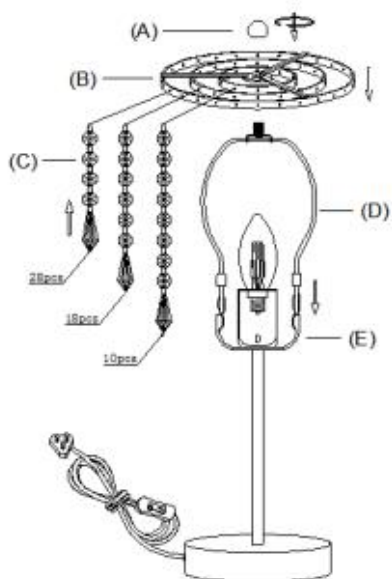

CRYSTAL TABLE LAMP

SAFETY & WARNINGS

Warning

- To reduce the risk of fire, electrical shock, or personal injury: always turn off and unplug this lighting fixture and allow it to cool before attempting to replace the light bulb.
- Do not touch light bulb while fixture is turned on.
- Keep flammable materials away from this lighting fixture.
- Never look directly at a lit bulb.

Safety Information

- Please read this instruction before assembling or installing the product.
NOTE: Installation by a licensed electrician is recommended.
- Take out the fixture and the mounting package and make sure all parts are included.
- Please contact us if any part is missing or damaged.
- All parts must be used as indicated in this instruction. Do not substitute any parts, leave parts out or use any part that is broken.
- Do not disassemble the main body, as it has been installed correctly and precisely before leaving the factory.
- Turn off the main power at the circuit breaker and place the wall switch or pull chain in the OFF position.

COMPONENTS

No.	Parts Name
A	Finial
B	Shade frame
C	Crystal bead
D	Harp

INSTALLATION

Step 1

Insert the harp (D) to top of the lamp.

Step 2

Install the bulb (not included).

Step 3